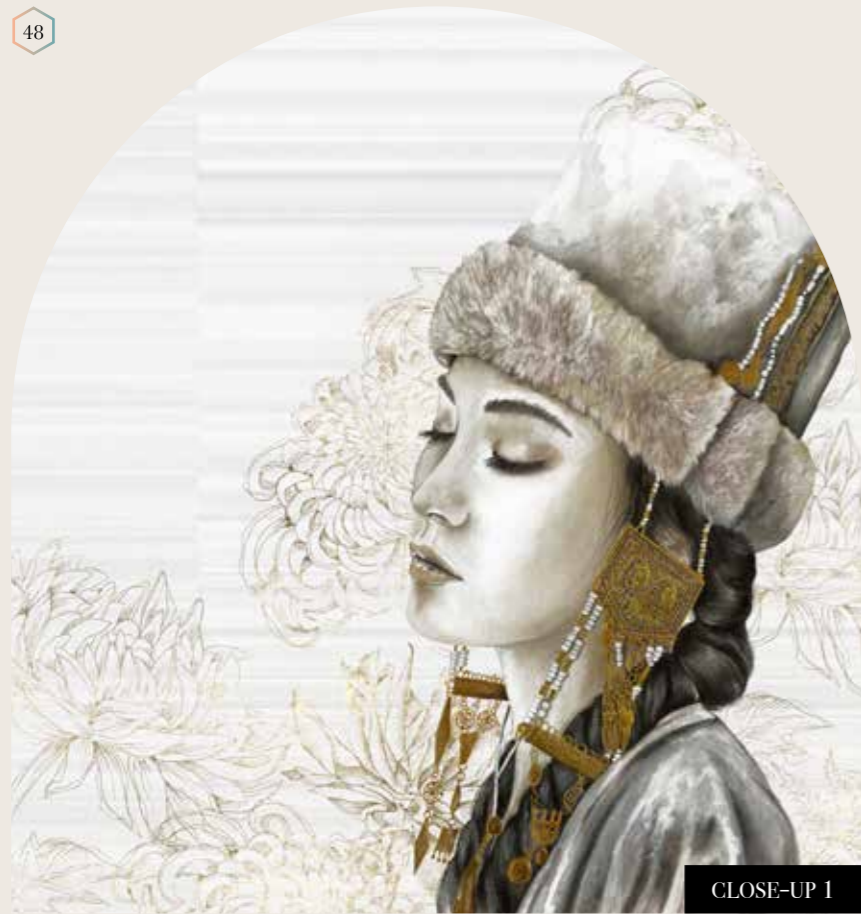

Muance portal

Login to our B2B webshop (portal.muance.eu) to order standard or custom sized murals. Don't have a login? Request access by filling out the form via portal.muance.eu/register. (Only available for businesses)

Standard specifications:

Size: 500 cm x 270 cm
All murals are printed by default with 50 cm panel widths, but can also be ordered using 100 cm wide panels if desired. (depending on material chosen below)

Print with your own sizes

This mural can be custom made to fit the dimensions of your wall.

Can be printed with these materials:

- Non-woven matt (50 cm panel) ☒
- Textured Vinyl (50 and 100 cm panels) ☒
- Textile (50 and 100 cm panels) ☒
- Metallic Gold (50 cm panel) ☒
- Metallic Copper (50 cm panel) ☐
- Metallic Silver (50 cm panel) ☐

Gobi princess

Reference nr: MU14025

Request a sample

Request a wallpaper sample for a more accurate representation of colors, textures and image quality. It is also advisable if you want to see the wallpaper on a metallic material. Samples can also be ordered through our online portal (portal.muance.eu).

Also available in these versions: