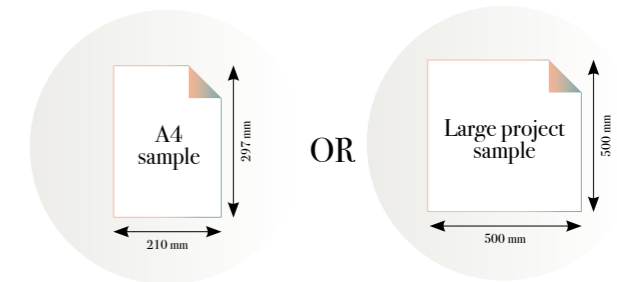

Request a sample

Request a wallpaper sample for a more accurate representation of colors, textures and image quality. It is also advisable if you want to see the wallpaper on a metallic material. Samples can also be ordered through our online portal (portal.muance.eu).