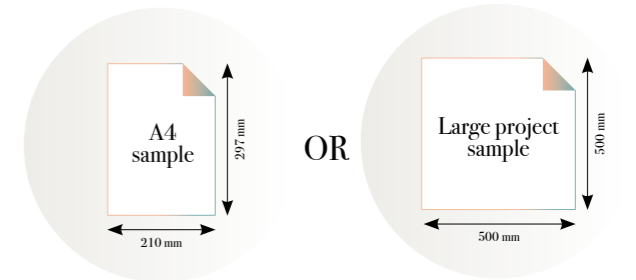

Muance portal

Login to our B2B webshop (portal.muance.eu) to order standard or custom sized murals. Don't have a login? Request access by filling out the form via portal.muance.eu/register. *(Only available for businesses)*

Standard specifications:

Size: 500 cm x 270 cm
All murals are printed by default with 50 cm panel widths, but can also be ordered using 100 cm wide panels if desired. *(depending on material chosen below)*

Print with your own sizes

This mural can be custom made to fit the dimensions of your wall.

Can be printed with these materials:

- Non-woven matt (50 cm panel) ☒
- Textured Vinyl (50 and 100 cm panels) ☒
- Textile (50 and 100 cm panels) ☒
- Metallic Gold (50 cm panel) ☒
- Metallic Copper (50 cm panel) ☐
- Metallic Silver (50 cm panel) ☐

Jelani

Reference nr: MU14091

50 CM PANEL 1	100 CM PANEL 2	150 CM PANEL 3	200 CM PANEL 4	250 CM PANEL 5	300 CM PANEL 6	350 CM PANEL 7	400 CM PANEL 8	450 CM PANEL 9	500 CM PANEL 10
100 CM PANEL 1		200 CM PANEL 2		300 CM PANEL 3		400 CM PANEL 4		500 CM PANEL 5	

Request a sample

Request a wallpaper sample for a more accurate representation of colors, textures and image quality. It is also advisable if you want to see the wallpaper on a metallic material. Samples can also be ordered through our online portal (portal.muance.eu).

Also available in these versions:

*not available on Gold

*not available on Gold