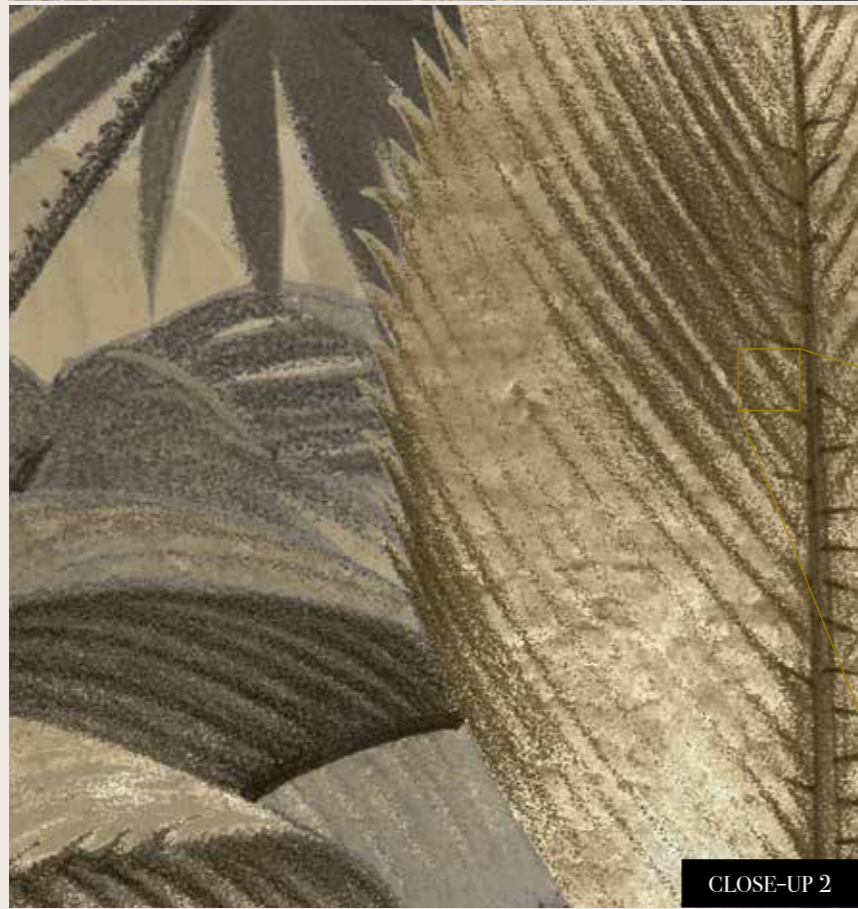

Muance portal

Login to our B2B webshop (portal.muance.eu) to order standard or custom sized murals. Don't have a login? Request access by filling out the form via portal.muance.eu/register. (Only available for businesses)

Standard specifications:

Size: 500 cm x 270 cm. All murals are printed by default with 50 cm panel widths, but can also be ordered using 100 cm wide panels if desired. (depending on material chosen below)

Print with your own sizes

This mural can be custom made to fit the dimensions of your wall.

Can be printed with these materials:

- Non-woven matt (50 cm panel) ☒
- Textured Vinyl (50 and 100 cm panels) ☒
- Textile (50 and 100 cm panels) ☒
- Metallic Gold (50 cm panel) ☒
- Metallic Copper (50 cm panel) ☐
- Metallic Silver (50 cm panel) ☐

CLOSE-UP 2

Radiance

Reference nr: MU14034

50 CM PANEL 1	100 CM PANEL 2	150 CM PANEL 3	200 CM PANEL 4	250 CM PANEL 5	300 CM PANEL 6	350 CM PANEL 7	400 CM PANEL 8	450 CM PANEL 9	500 CM PANEL 10
100 CM PANEL 1		200 CM PANEL 2		300 CM PANEL 3		400 CM PANEL 4		500 CM PANEL 5	

Request a sample

Request a wallpaper sample for a more accurate representation of colors, textures and image quality. It is also advisable if you want to see the wallpaper on a metallic material. Samples can also be ordered through our online portal (portal.muance.eu).

Also available in these versions: