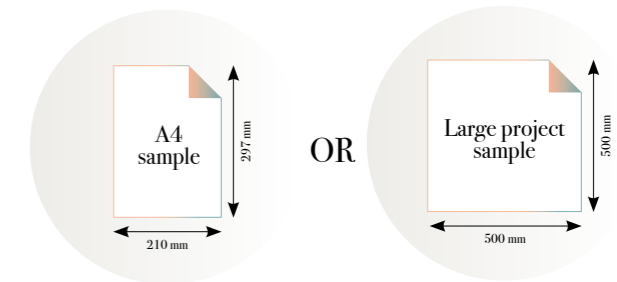

Muance portal

Login to our B2B webshop (portal.muance.eu) to order standard or custom sized murals. Don't have a login? Request access by filling out the form via portal.muance.eu/register. (Only available for businesses)

Standard specifications:

Size: 500 cm x 270 cm
All murals are printed by default with 50 cm panel widths, but can also be ordered using 100 cm wide panels if desired. (depending on material chosen below)

Print with your own sizes

This mural can be custom made to fit the dimensions of your wall.

Can be printed with these materials:

- Non-woven matt (50 cm panel) ☒
- Textured Vinyl (50 and 100 cm panels) ☒
- Textile (50 and 100 cm panels) ☒
- Metallic Gold (50 cm panel) ☒
- Metallic Copper (50 cm panel) ☐
- Metallic Silver (50 cm panel) ☐

Luxor

Reference nr: MU14043

50 CM PANEL 1	100 CM PANEL 2	150 CM PANEL 3	200 CM PANEL 4	250 CM PANEL 5	300 CM PANEL 6	350 CM PANEL 7	400 CM PANEL 8	450 CM PANEL 9	500 CM PANEL 10
100 CM PANEL 1		200 CM PANEL 2		300 CM PANEL 3		400 CM PANEL 4		500 CM PANEL 5	

Request a sample

Request a wallpaper sample for a more accurate representation of colors, textures and image quality. It is also advisable if you want to see the wallpaper on a metallic material. Samples can also be ordered through our online portal (portal.muance.eu).

Also available in these versions:

*available on Silver