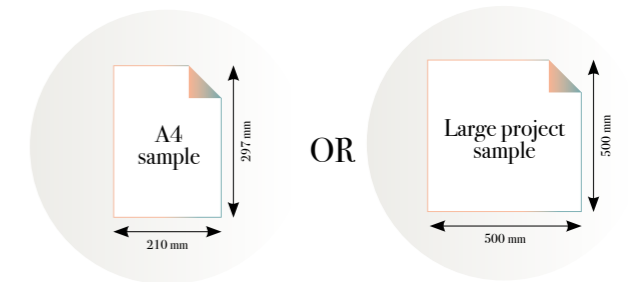

Muance portal

Login to our B2B webshop (portal.muance.eu) to order standard or custom sized murals
Don't have a login? Request access by filling out the form via portal.muance.eu/register.
(Only available for businesses)

Standard specifications:

Size: 500 cm x 270 cm
All murals are printed by default with 50 cm panel widths, but can also be ordered using 100 cm wide panels if desired.
(depending on material chosen below)

Print with your own sizes

This mural can be custom made to fit the dimensions of your wall.

Can be printed with these materials:

- Non-woven matt (50 cm panel) ☒
- Textured Vinyl (50 and 100 cm panels) ☒
- Textile (50 and 100 cm panels) ☒
- Metallic Gold (50 cm panel) ☐
- Metallic Copper (50 cm panel) ☐
- Metallic Silver (50 cm panel) ☐

Twilight Tango

Reference nr: MU14028

Request a sample

Request a wallpaper sample for a more accurate representation of colors, textures and image quality. It is also advisable if you want to see the wallpaper on a metallic material. Samples can also be ordered through our online portal (portal.muance.eu).

Also available in these versions:

*available on Silver