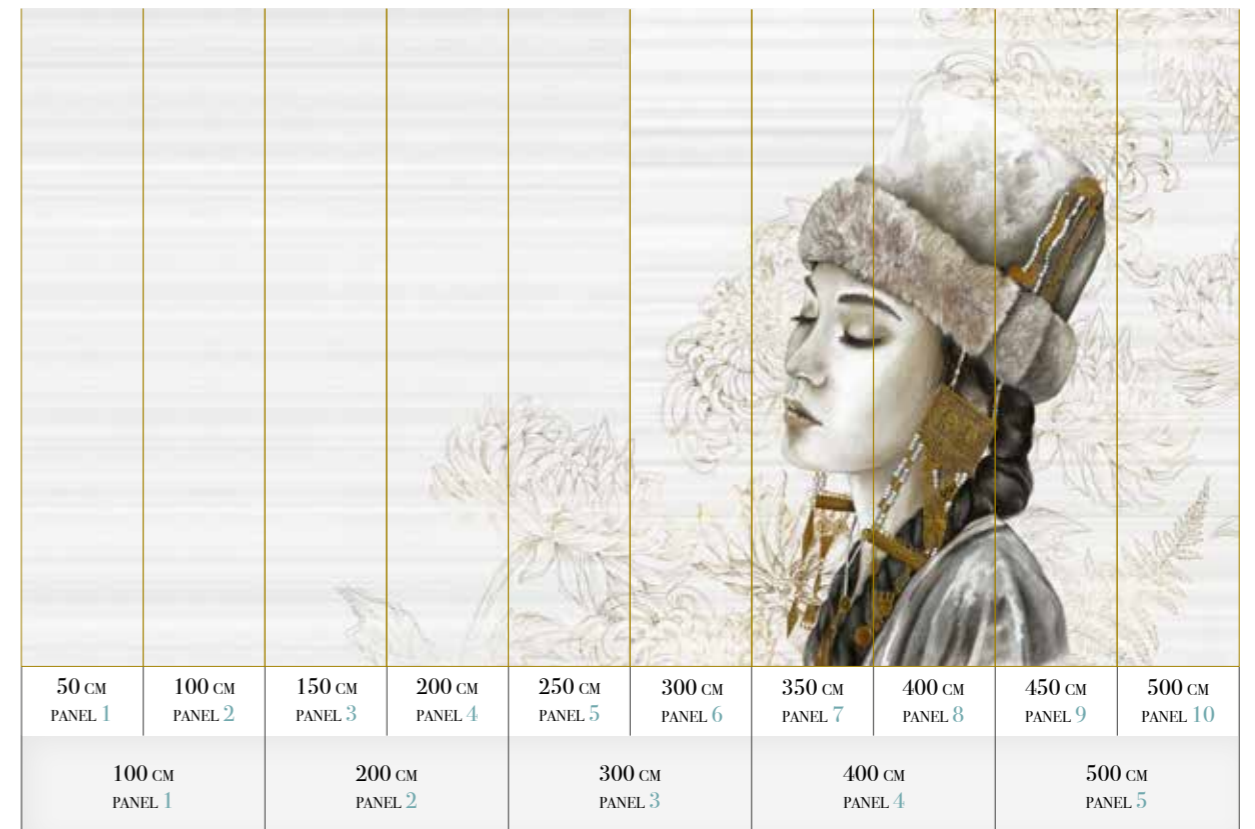

Gobi princess

Reference nr: MU14025

270 cm height

Request a sample

Request a wallpaper sample for a more accurate representation of colors, textures and image quality. It is also advisable if you want to see the wallpaper on a metallic material. Samples can also be ordered through our online portal (portal.muance.eu).