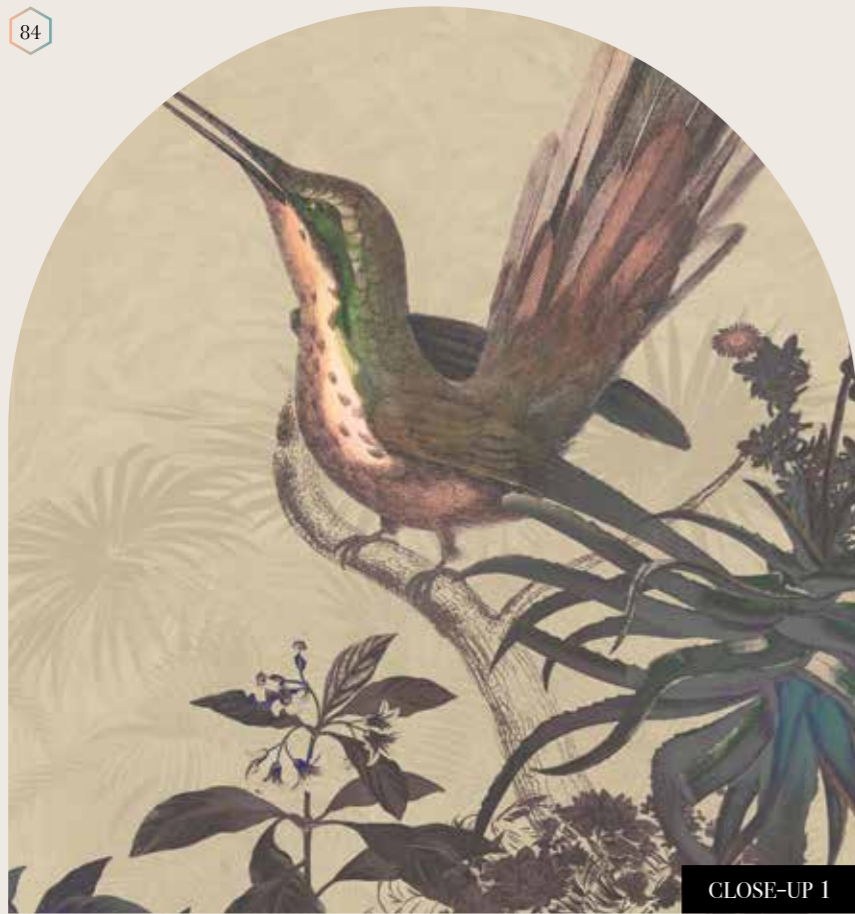

Also available in these versions:

Reference nr: MU14044

Reference nr: MU14045

*available on Silver

Rosewood

Muance portal

Login to our B2B webshop (portal.muance.eu) to order standard or custom sized murals. Don't have a login? Request access by filling out the form via portal.muance.eu/register. (Only available for businesses)