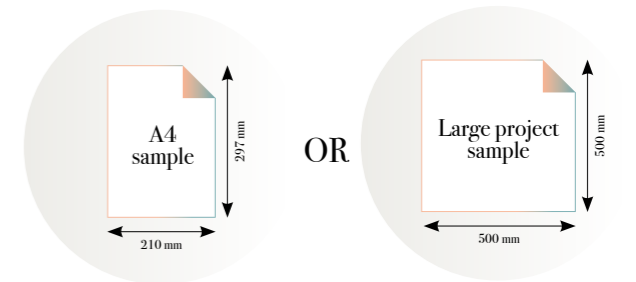

Muance portal

Login to our B2B webshop (portal.muance.eu) to order standard or custom sized murals
Don't have a login? Request access by filling out the form via portal.muance.eu/register.
(Only available for businesses)

Standard specifications:

Size: 500 cm x 270 cm
All murals are printed by default with 50 cm panel widths, but can also be ordered using 100 cm wide panels if desired.
(depending on material chosen below)

Print with your own sizes

This mural can be custom made to fit the dimensions of your wall.

Can be printed with these materials:

- Non-woven matt (50 cm panel) ☒
- Textured Vinyl (50 and 100 cm panels) ☒
- Textile (50 and 100 cm panels) ☒
- Metallic Gold (50 cm panel) ☒
- Metallic Copper (50 cm panel) ☐
- Metallic Silver (50 cm panel) ☐

Stripes

Reference nr: MU14097

50 CM PANEL 1	100 CM PANEL 2	150 CM PANEL 3	200 CM PANEL 4	250 CM PANEL 5	300 CM PANEL 6	350 CM PANEL 7	400 CM PANEL 8	450 CM PANEL 9	500 CM PANEL 10
100 CM PANEL 1		200 CM PANEL 2		300 CM PANEL 3		400 CM PANEL 4		500 CM PANEL 5	

Request a sample

Request a wallpaper sample for a more accurate representation of colors, textures and image quality. It is also advisable if you want to see the wallpaper on a metallic material. Samples can also be ordered through our online portal (portal.muance.eu).

Also available in these versions: