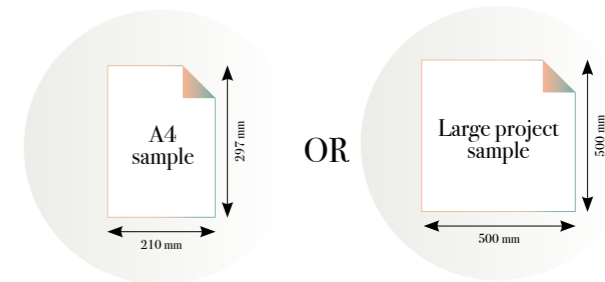

Muance portal

Login to our B2B webshop (portal.muance.eu) to order standard or custom sized murals. Don't have a login? Request access by filling out the form via portal.muance.eu/register. (Only available for businesses)

Standard specifications:

Size: 500 cm x 270 cm. All murals are printed by default with 50 cm panel widths, but can also be ordered using 100 cm wide panels if desired. (depending on material chosen below)

Print with your own sizes

This mural can be custom made to fit the dimensions of your wall.

Can be printed with these materials:

- Non-woven matt (50 cm panel) ☒
- Textured Vinyl (50 and 100 cm panels) ☒
- Textile (50 and 100 cm panels) ☒
- Metallic Gold (50 cm panel) ☐
- Metallic Copper (50 cm panel) ☐
- Metallic Silver (50 cm panel) ☐

Forest of Silk

Reference nr: MU14049

50 CM PANEL 1	100 CM PANEL 2	150 CM PANEL 3	200 CM PANEL 4	250 CM PANEL 5	300 CM PANEL 6	350 CM PANEL 7	400 CM PANEL 8	450 CM PANEL 9	500 CM PANEL 10
100 CM PANEL 1		200 CM PANEL 2		300 CM PANEL 3		400 CM PANEL 4		500 CM PANEL 5	

Request a sample

Request a wallpaper sample for a more accurate representation of colors, textures and image quality. It is also advisable if you want to see the wallpaper on a metallic material. Samples can also be ordered through our online portal (portal.muance.eu).

Also available in these versions:

*also available on Gold

*also available on Silver