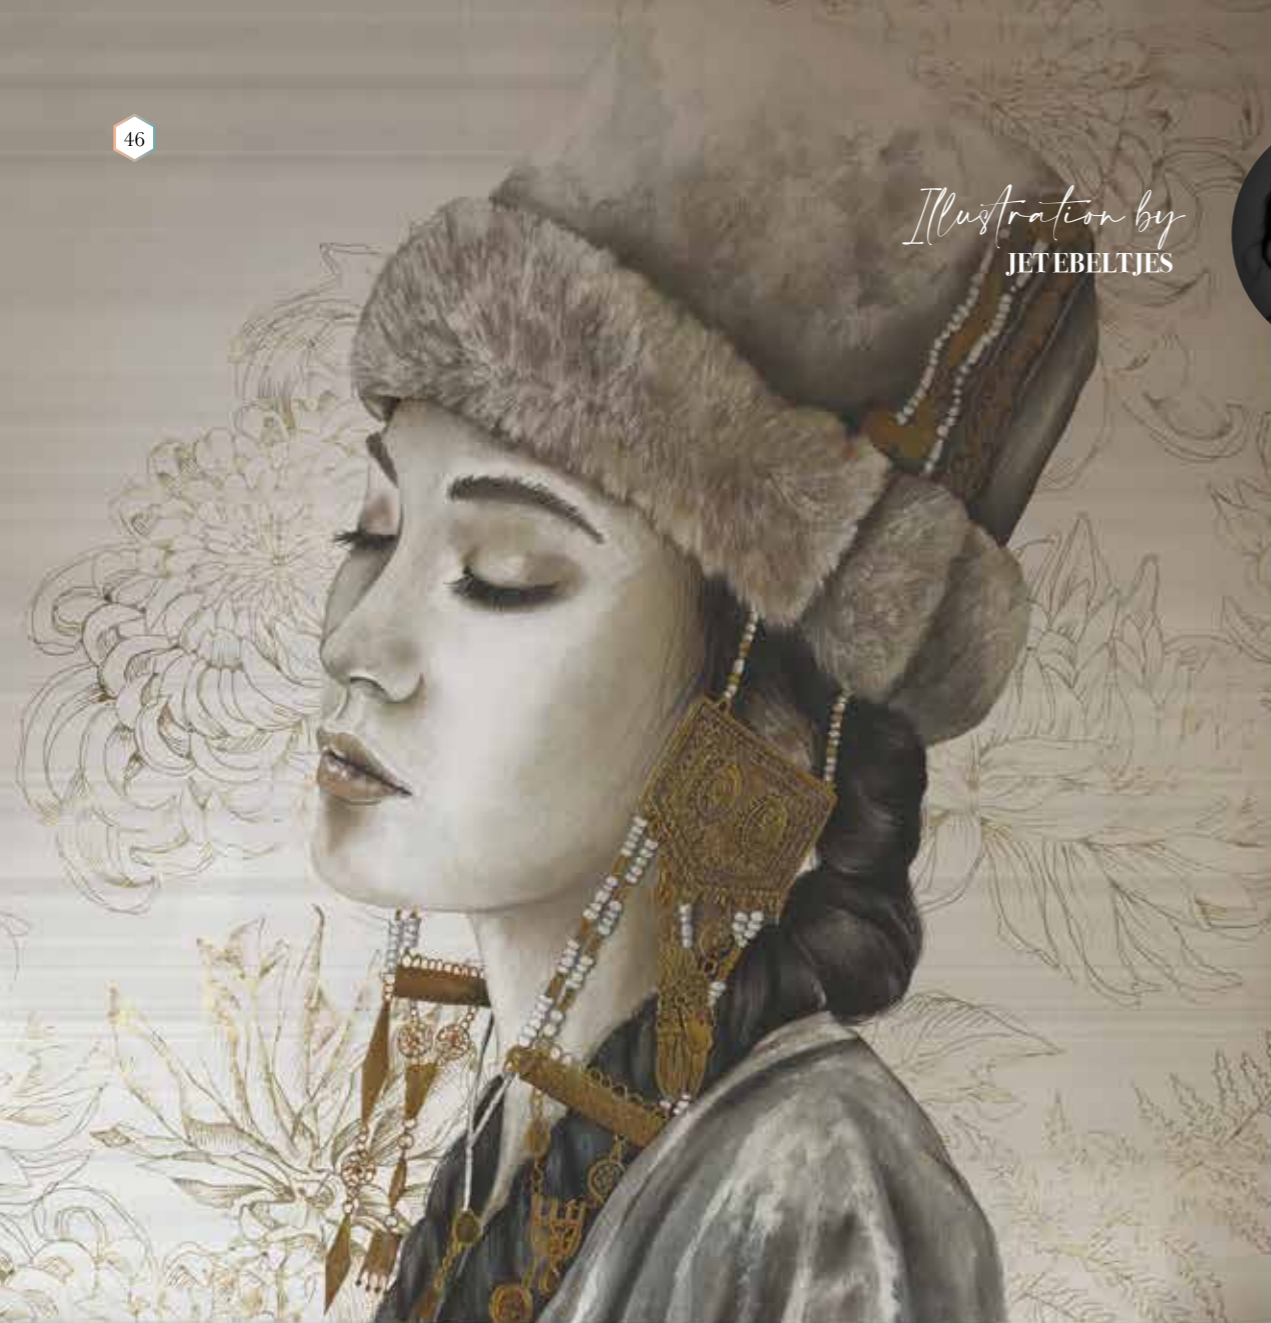

Also available in these versions:

Reference nr: MU14023

Reference nr: MU14024

Illustration by
JET EBELTJES

Gobi Princess

Introducing “Gobi Princess,” a stunning mural design created by Jet Ebeltjes. Inspired by Mongolian beauty, this mural features soft pastel hues and dreamlike imagery of a desert princess.