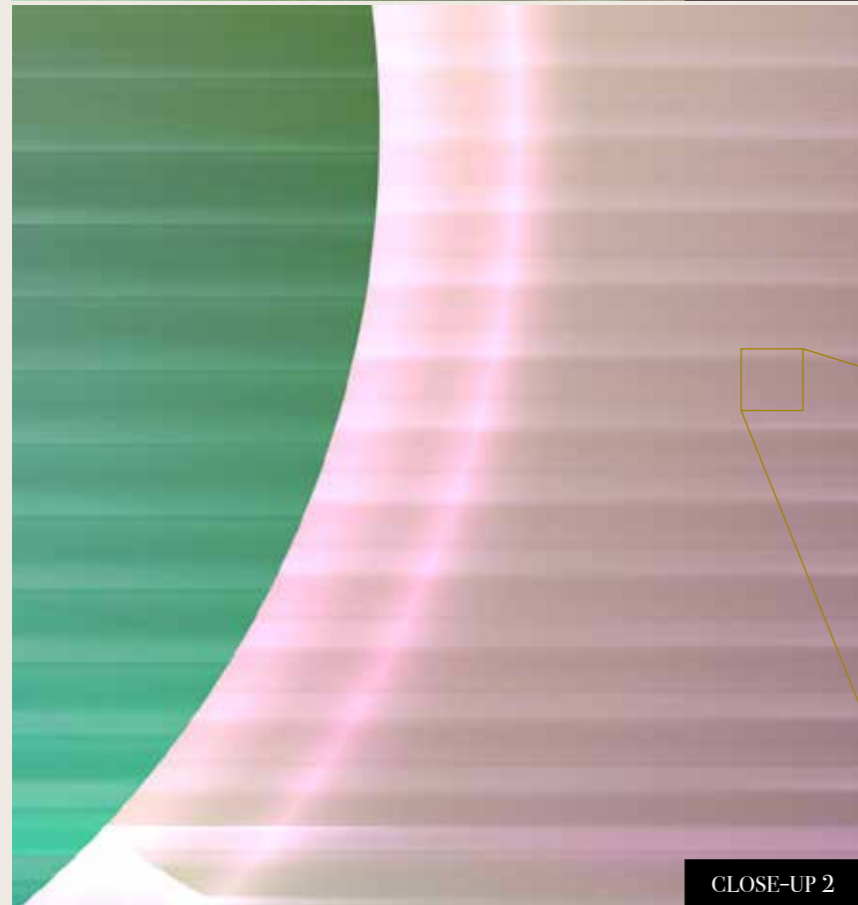

CLOSE-UP 1

CLOSE-UP 2