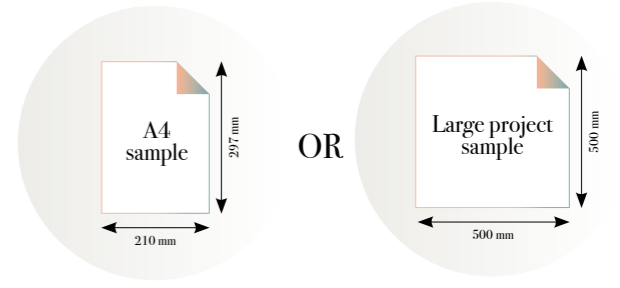

Muance portal

Login to our B2B webshop (portal.muance.eu) to order standard or custom sized murals
Don't have a login? Request access by filling out the form via portal.muance.eu/register.
(Only available for businesses)

Standard specifications:

Size: 500 cm x 270 cm
All murals are printed by default with 50 cm panel widths, but can also be ordered using 100 cm wide panels if desired.
(depending on material chosen below)

Print with your own sizes

This mural can be custom made to fit the dimensions of your wall.

Can be printed with these materials:

- Non-woven matt (50 cm panel) ☒
- Textured Vinyl (50 and 100 cm panels) ☒
- Textile (50 and 100 cm panels) ☒
- Metallic Gold (50 cm panel) ☒
- Metallic Copper (50 cm panel) ☐
- Metallic Silver (50 cm panel) ☐

Oasis dune

Reference nr: MU14052

50 CM PANEL 1	100 CM PANEL 2	150 CM PANEL 3	200 CM PANEL 4	250 CM PANEL 5	300 CM PANEL 6	350 CM PANEL 7	400 CM PANEL 8	450 CM PANEL 9	500 CM PANEL 10
100 CM PANEL 1		200 CM PANEL 2		300 CM PANEL 3		400 CM PANEL 4		500 CM PANEL 5	

Request a sample

Request a wallpaper sample for a more accurate representation of colors, textures and image quality. It is also advisable if you want to see the wallpaper on a metallic material. Samples can also be ordered through our online portal (portal.muance.eu).

Also available in these versions: