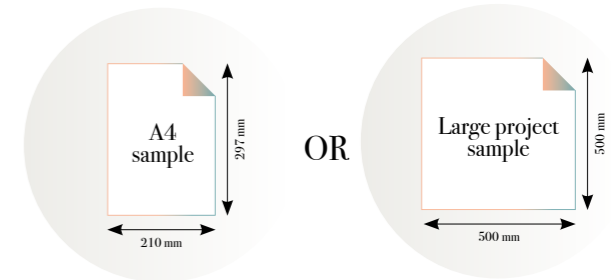

Muance portal

Login to our B2B webshop (portal.muance.eu) to order standard or custom sized murals. Don't have a login? Request access by filling out the form via portal.muance.eu/register. (Only available for businesses)

Standard specifications:

Size: 500 cm x 270 cm
All murals are printed by default with 50 cm panel widths, but can also be ordered using 100 cm wide panels if desired. (depending on material chosen below)

Print with your own sizes

This mural can be custom made to fit the dimensions of your wall.

Can be printed with these materials:

- Non-woven matt (50 cm panel) ☒
- Textured Vinyl (50 and 100 cm panels) ☒
- Textile (50 and 100 cm panels) ☒
- Metallic Gold (50 cm panel) ☒
- Metallic Copper (50 cm panel) ☐
- Metallic Silver (50 cm panel) ☐

Ornament

Reference nr: MU14094

50 CM PANEL 1	100 CM PANEL 2	150 CM PANEL 3	200 CM PANEL 4	250 CM PANEL 5	300 CM PANEL 6	350 CM PANEL 7	400 CM PANEL 8	450 CM PANEL 9	500 CM PANEL 10
100 CM PANEL 1		200 CM PANEL 2		300 CM PANEL 3		400 CM PANEL 4		500 CM PANEL 5	

Request a sample

Request a wallpaper sample for a more accurate representation of colors, textures and image quality. It is also advisable if you want to see the wallpaper on a metallic material. Samples can also be ordered through our online portal (portal.muance.eu).

Also available in these versions:

* available on Copper

*available on Silver