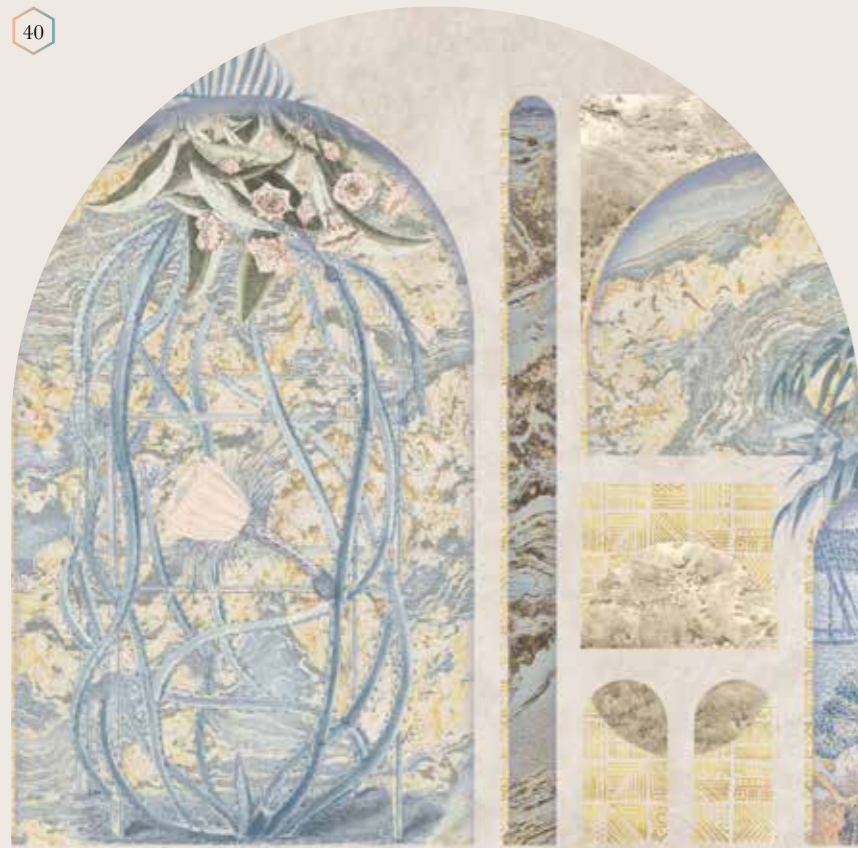

CLOSE-UP 1

Muance portal

Login to our B2B webshop (portal.muance.eu) to order standard or custom sized murals. Don't have a login? Request access by filling out the form via portal.muance.eu/register. (Only available for businesses)

Standard specifications:

Size: 500 cm x 270 cm. All murals are printed by default with 50 cm panel widths, but can also be ordered using 100 cm wide panels if desired. (depending on material chosen below)

Print with your own sizes

This mural can be custom made to fit the dimensions of your wall.

Can be printed with these materials:

- Non-woven matt (50 cm panel) ☒
- Textured Vinyl (50 and 100 cm panels) ☒
- Textile (50 and 100 cm panels) ☒
- Metallic Gold (50 cm panel) ☒
- Metallic Copper (50 cm panel) ☐
- Metallic Silver (50 cm panel) ☐

Jamila dawn

Reference nr: MU14019

50 CM PANEL 1	100 CM PANEL 2	150 CM PANEL 3	200 CM PANEL 4	250 CM PANEL 5	300 CM PANEL 6	350 CM PANEL 7	400 CM PANEL 8	450 CM PANEL 9	500 CM PANEL 10
100 CM PANEL 1		200 CM PANEL 2		300 CM PANEL 3		400 CM PANEL 4		500 CM PANEL 5	

Request a sample

Request a wallpaper sample for a more accurate representation of colors, textures and image quality. It is also advisable if you want to see the wallpaper on a metallic material. Samples can also be ordered through our online portal (portal.muance.eu).

Also available in these versions: