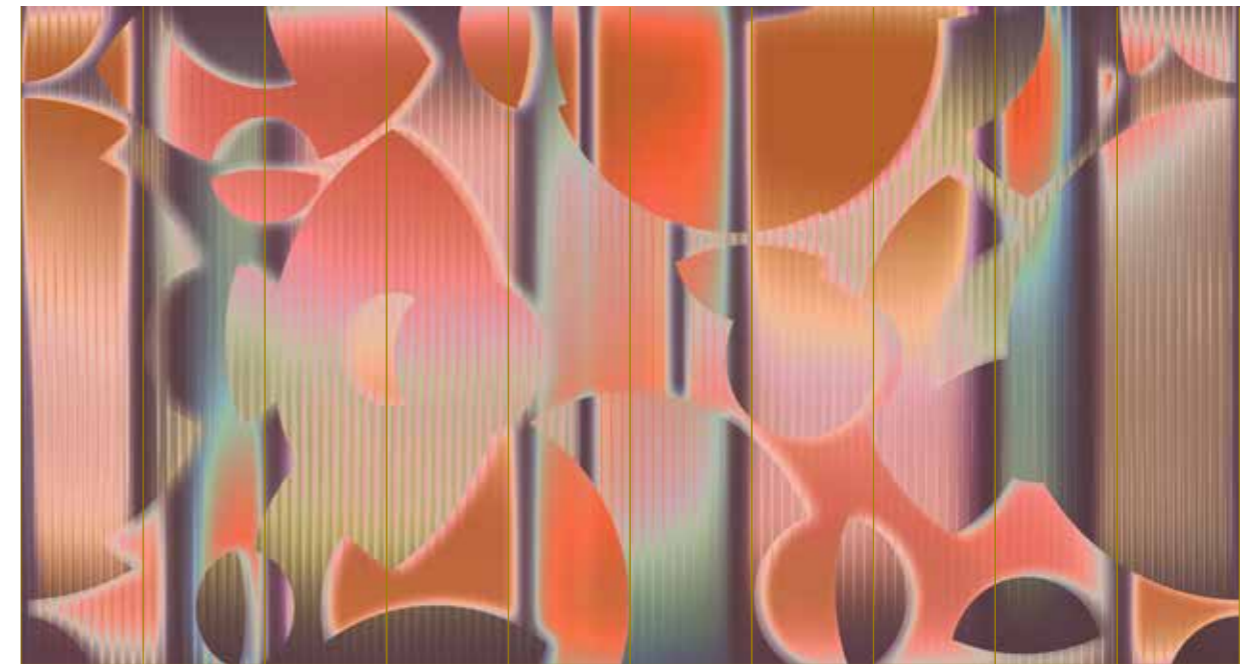

Bella Luna

Reference nr: MU14016

270 cm height

50 CM PANEL 1	100 CM PANEL 2	150 CM PANEL 3	200 CM PANEL 4	250 CM PANEL 5	300 CM PANEL 6	350 CM PANEL 7	400 CM PANEL 8	450 CM PANEL 9	500 CM PANEL 10
100 CM PANEL 1		200 CM PANEL 2		300 CM PANEL 3		400 CM PANEL 4		500 CM PANEL 5	

Request a sample

Request a wallpaper sample for a more accurate representation of colors, textures and image quality. It is also advisable if you want to see the wallpaper on a metallic material. Samples can also be ordered through our online portal (portal.muance.eu).