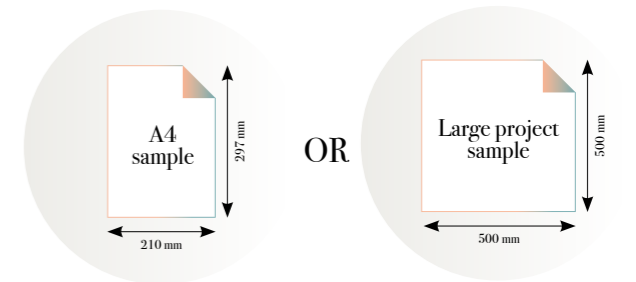

Muance portal

Login to our B2B webshop (portal.muance.eu) to order standard or custom sized murals. Don't have a login? Request access by filling out the form via portal.muance.eu/register. (Only available for businesses)

Standard specifications:

Size: 500 cm x 270 cm
All murals are printed by default with 50 cm panel widths, but can also be ordered using 100 cm wide panels if desired. (depending on material chosen below)

Print with your own sizes

This mural can be custom made to fit the dimensions of your wall.

Can be printed with these materials:

- Non-woven matt (50 cm panel) ☒
- Textured Vinyl (50 and 100 cm panels) ☒
- Textile (50 and 100 cm panels) ☒
- Metallic Gold (50 cm panel) ☐
- Metallic Copper (50 cm panel) ☐
- Metallic Silver (50 cm panel) ☐

Along the Nile

Reference nr: MU14067

50 CM PANEL 1	100 CM PANEL 2	150 CM PANEL 3	200 CM PANEL 4	250 CM PANEL 5	300 CM PANEL 6	350 CM PANEL 7	400 CM PANEL 8	450 CM PANEL 9	500 CM PANEL 10
100 CM PANEL 1		200 CM PANEL 2		300 CM PANEL 3		400 CM PANEL 4		500 CM PANEL 5	

Request a sample

Request a wallpaper sample for a more accurate representation of colors, textures and image quality. It is also advisable if you want to see the wallpaper on a metallic material. Samples can also be ordered through our online portal (portal.muance.eu).

Also available in these versions: