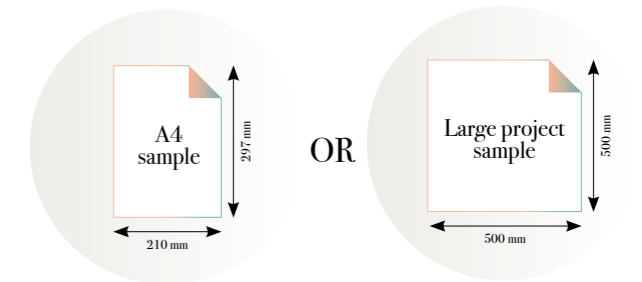

Muance portal

Login to our B2B webshop (portal.muance.eu) to order standard or custom sized murals. Don't have a login? Request access by filling out the form via portal.muance.eu/register. (Only available for businesses)

Standard specifications:

Size: 500 cm x 270 cm
All murals are printed by default with 50 cm panel widths, but can also be ordered using 100 cm wide panels if desired. (depending on material chosen below)

Print with your own sizes

This mural can be custom made to fit the dimensions of your wall.

Can be printed with these materials:

- Non-woven matt (50 cm panel) ☒
- Textured Vinyl (50 and 100 cm panels) ☒
- Textile (50 and 100 cm panels) ☒
- Metallic Gold (50 cm panel) ☐
- Metallic Copper (50 cm panel) ☐
- Metallic Silver (50 cm panel) ☐

Rosewood

Reference nr: MU14046

50 CM PANEL 1	100 CM PANEL 2	150 CM PANEL 3	200 CM PANEL 4	250 CM PANEL 5	300 CM PANEL 6	350 CM PANEL 7	400 CM PANEL 8	450 CM PANEL 9	500 CM PANEL 10
100 CM PANEL 1		200 CM PANEL 2		300 CM PANEL 3		400 CM PANEL 4		500 CM PANEL 5	

Request a sample

Request a wallpaper sample for a more accurate representation of colors, textures and image quality. It is also advisable if you want to see the wallpaper on a metallic material. Samples can also be ordered through our online portal (portal.muance.eu).

Also available in these versions:

*also available on Gold

*also available on Gold