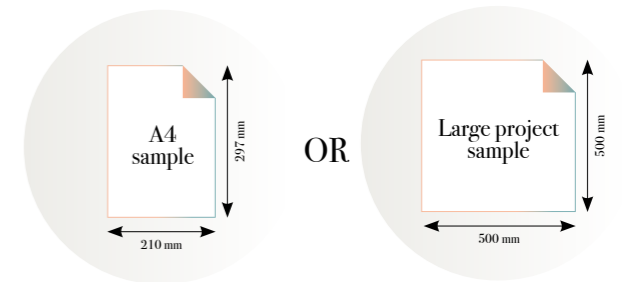

Muance portal

Login to our B2B webshop (portal.muance.eu) to order standard or custom sized murals. Don't have a login? Request access by filling out the form via portal.muance.eu/register. (Only available for businesses)

Standard specifications:

Size: 500 cm x 270 cm
All murals are printed by default with 50 cm panel widths, but can also be ordered using 100 cm wide panels if desired. (depending on material chosen below)

Print with your own sizes

This mural can be custom made to fit the dimensions of your wall.

Can be printed with these materials:

- Non-woven matt (50 cm panel) ☒
- Textured Vinyl (50 and 100 cm panels) ☒
- Textile (50 and 100 cm panels) ☒
- Metallic Gold (50 cm panel) ☒
- Metallic Copper (50 cm panel) ☐
- Metallic Silver (50 cm panel) ☐

Floral garden

Reference nr: MU14085

50 CM PANEL 1	100 CM PANEL 2	150 CM PANEL 3	200 CM PANEL 4	250 CM PANEL 5	300 CM PANEL 6	350 CM PANEL 7	400 CM PANEL 8	450 CM PANEL 9	500 CM PANEL 10
100 CM PANEL 1		200 CM PANEL 2		300 CM PANEL 3		400 CM PANEL 4		500 CM PANEL 5	

Request a sample

Request a wallpaper sample for a more accurate representation of colors, textures and image quality. It is also advisable if you want to see the wallpaper on a metallic material. Samples can also be ordered through our online portal (portal.muance.eu).

Also available in these versions: