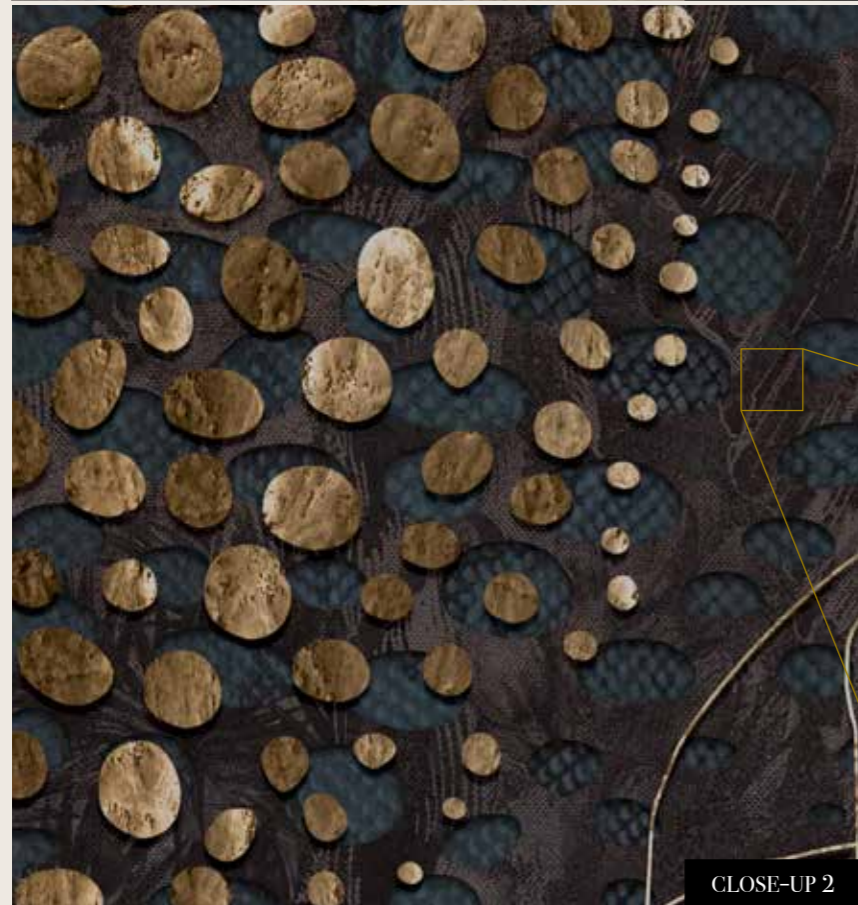

Also available in these versions:

Reference nr: MU14092

*not available on Gold

Reference nr: MU14093

*not available on Gold

CLOSE-UP 1

CLOSE-UP 2

SCALE 1:1