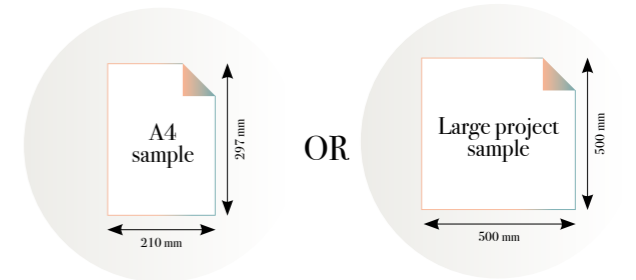

Muance portal

Login to our B2B webshop (portal.muance.eu) to order standard or custom sized murals
Don't have a login? Request access by filling out the form via portal.muance.eu/register.
(Only available for businesses)

Standard specifications:

Size: 500 cm x 270 cm
All murals are printed by default with 50 cm panel widths, but can also be ordered using 100 cm wide panels if desired.
(depending on material chosen below)

Print with your own sizes

This mural can be custom made to fit the dimensions of your wall.

Can be printed with these materials:

- Non-woven matt (50 cm panel) ☒
- Textured Vinyl (50 and 100 cm panels) ☒
- Textile (50 and 100 cm panels) ☒
- Metallic Gold (50 cm panel) ☒
- Metallic Copper (50 cm panel) ☐
- Metallic Silver (50 cm panel) ☐

Yuki

Reference nr: **MU14013**

50 CM PANEL 1	100 CM PANEL 2	150 CM PANEL 3	200 CM PANEL 4	250 CM PANEL 5	300 CM PANEL 6	350 CM PANEL 7	400 CM PANEL 8	450 CM PANEL 9	500 CM PANEL 10
100 CM PANEL 1		200 CM PANEL 2		300 CM PANEL 3		400 CM PANEL 4		500 CM PANEL 5	

Request a sample

Request a wallpaper sample for a more accurate representation of colors, textures and image quality. It is also advisable if you want to see the wallpaper on a metallic material. Samples can also be ordered through our online portal (portal.muance.eu).

Also available in these versions: