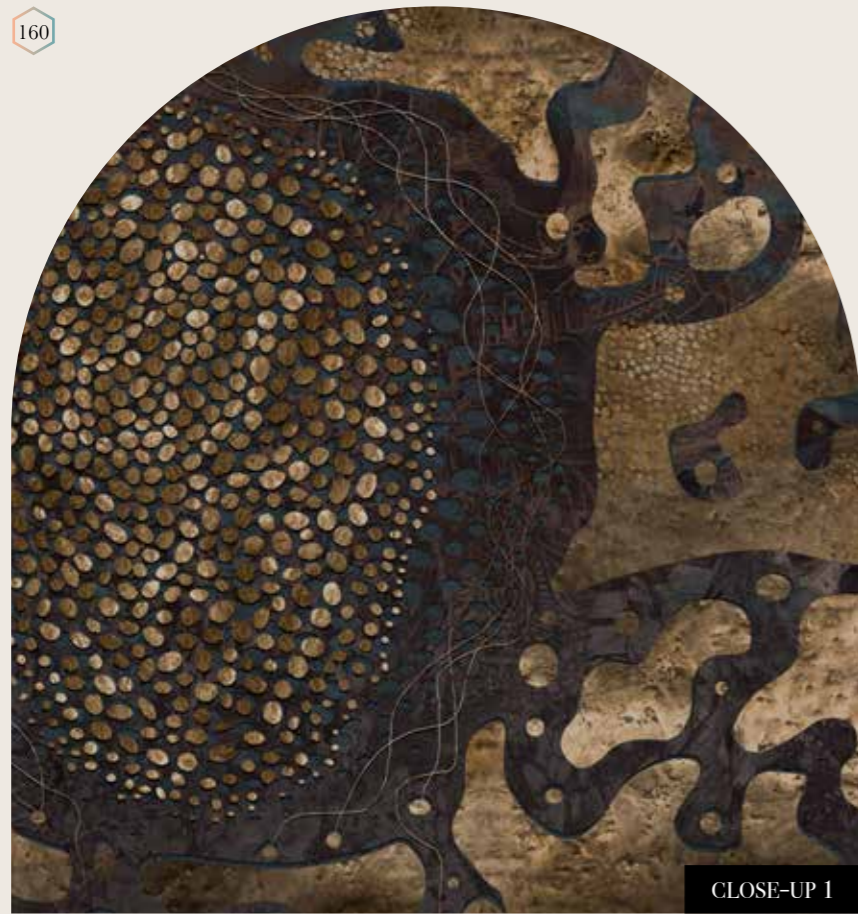

Also available in these versions:

Reference nr: MU14092

*not available on Gold

Reference nr: MU14093

*not available on Gold

CLOSE-UP 1

CLOSE-UP 2

SCALE 1:1