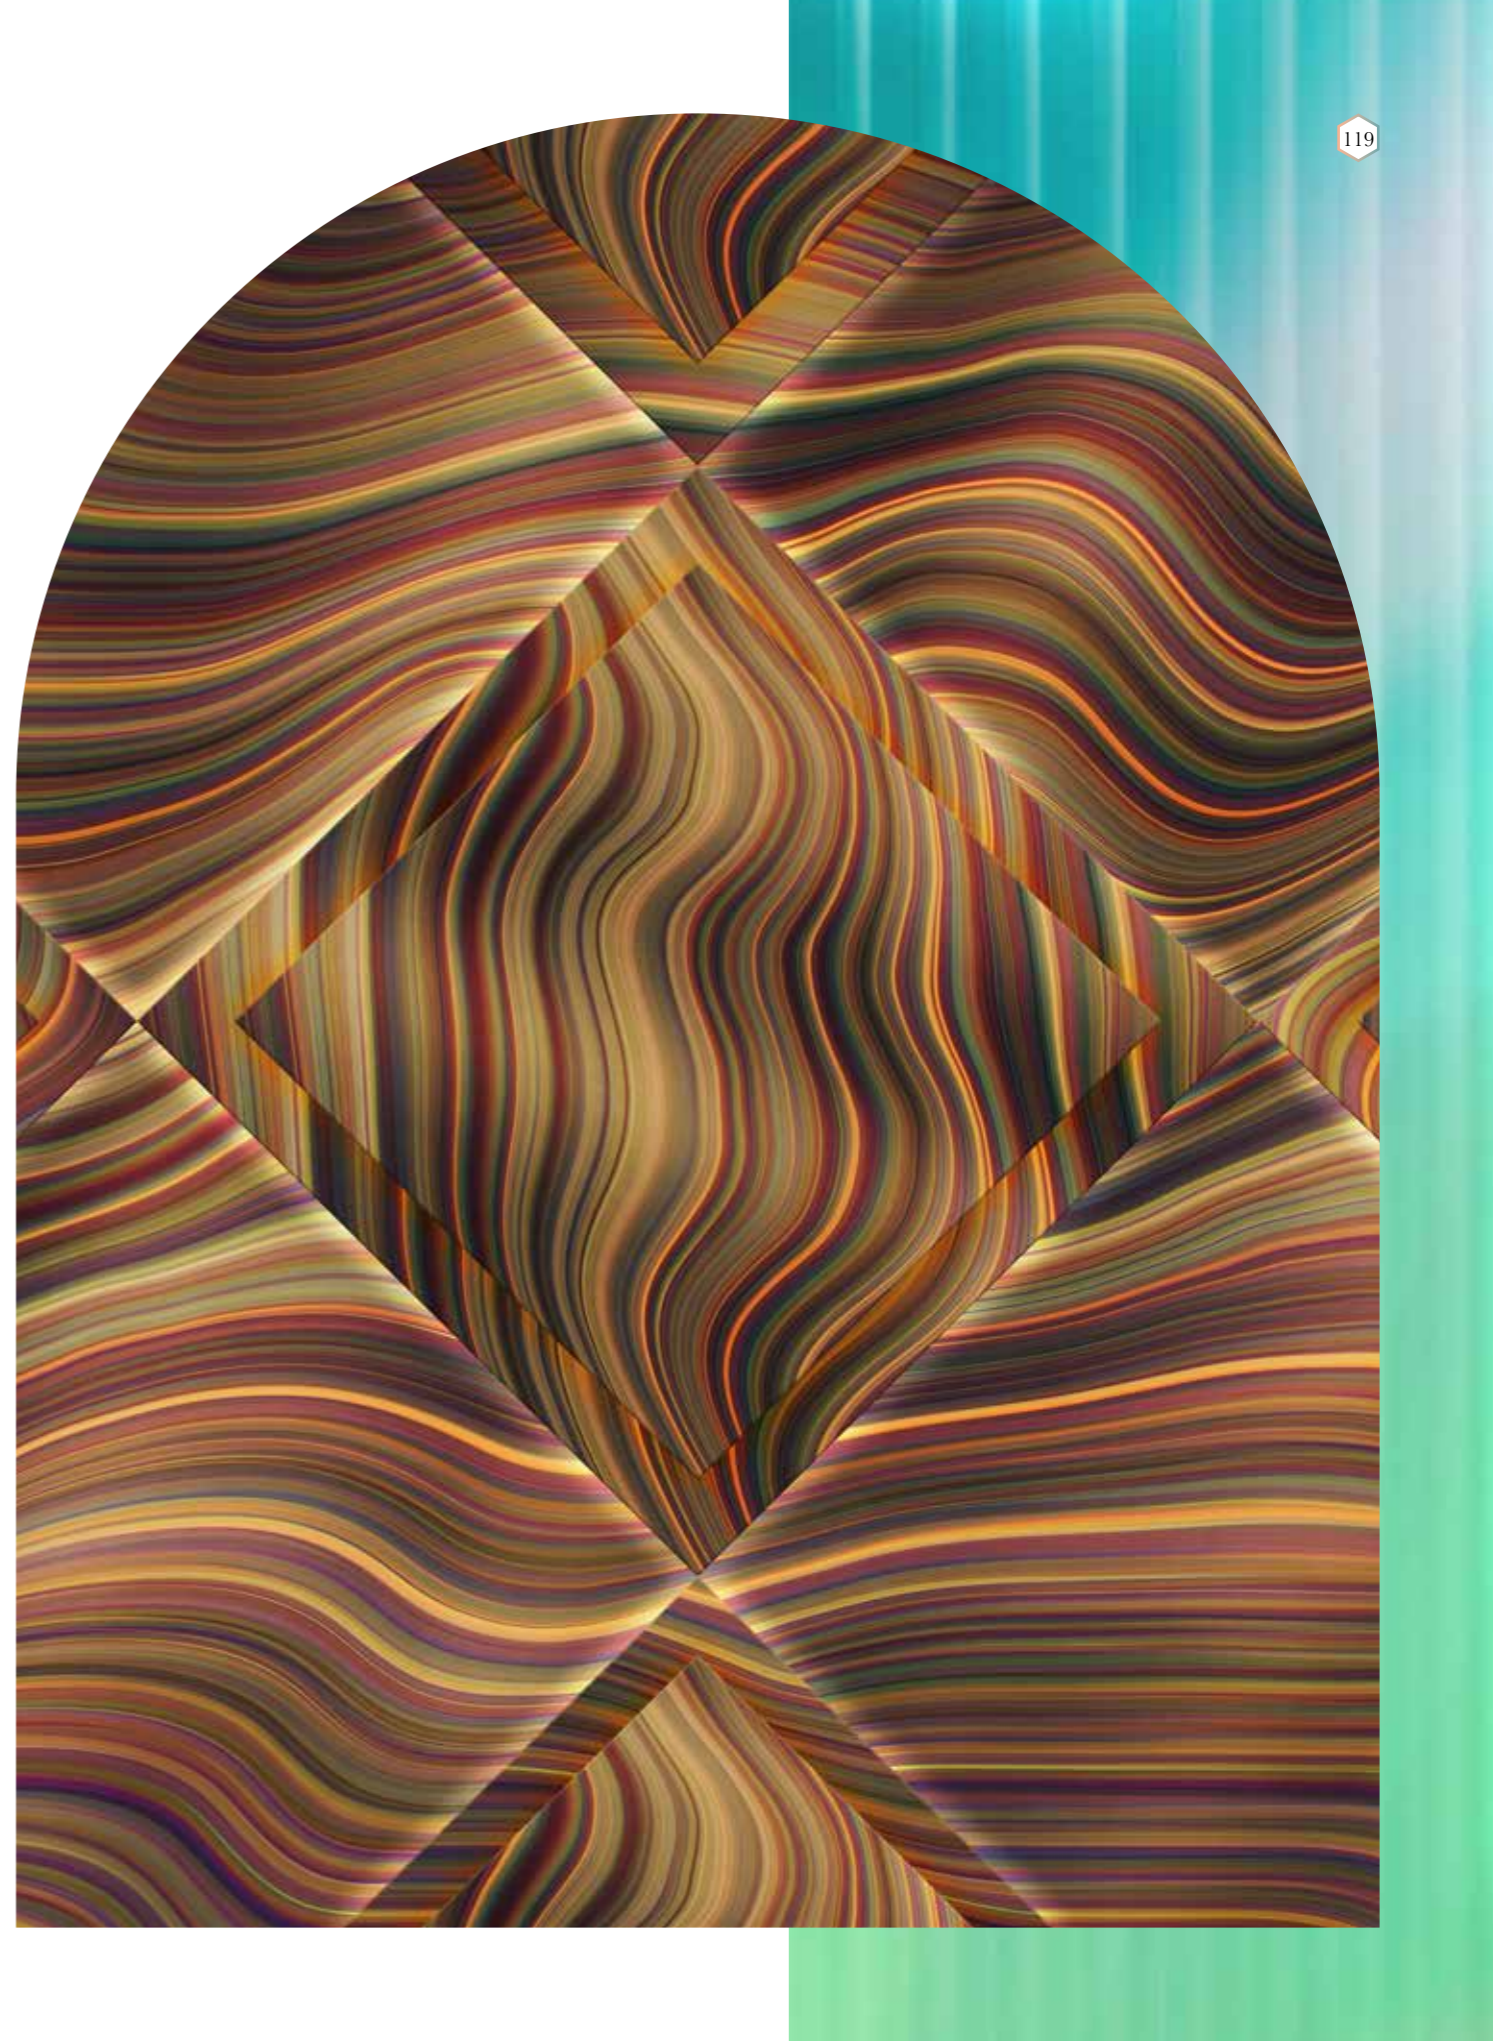

Also available in these versions:

Reference nr: MU14068

Reference nr: MU14069

MUANCE

CLOSE-UP 1

CLOSE-UP 2

Muance portal

Login to our B2B webshop (portal.muance.eu) to order standard or custom sized murals. Don't have a login? Request access by filling out the form via portal.muance.eu/register. (Only available for businesses)