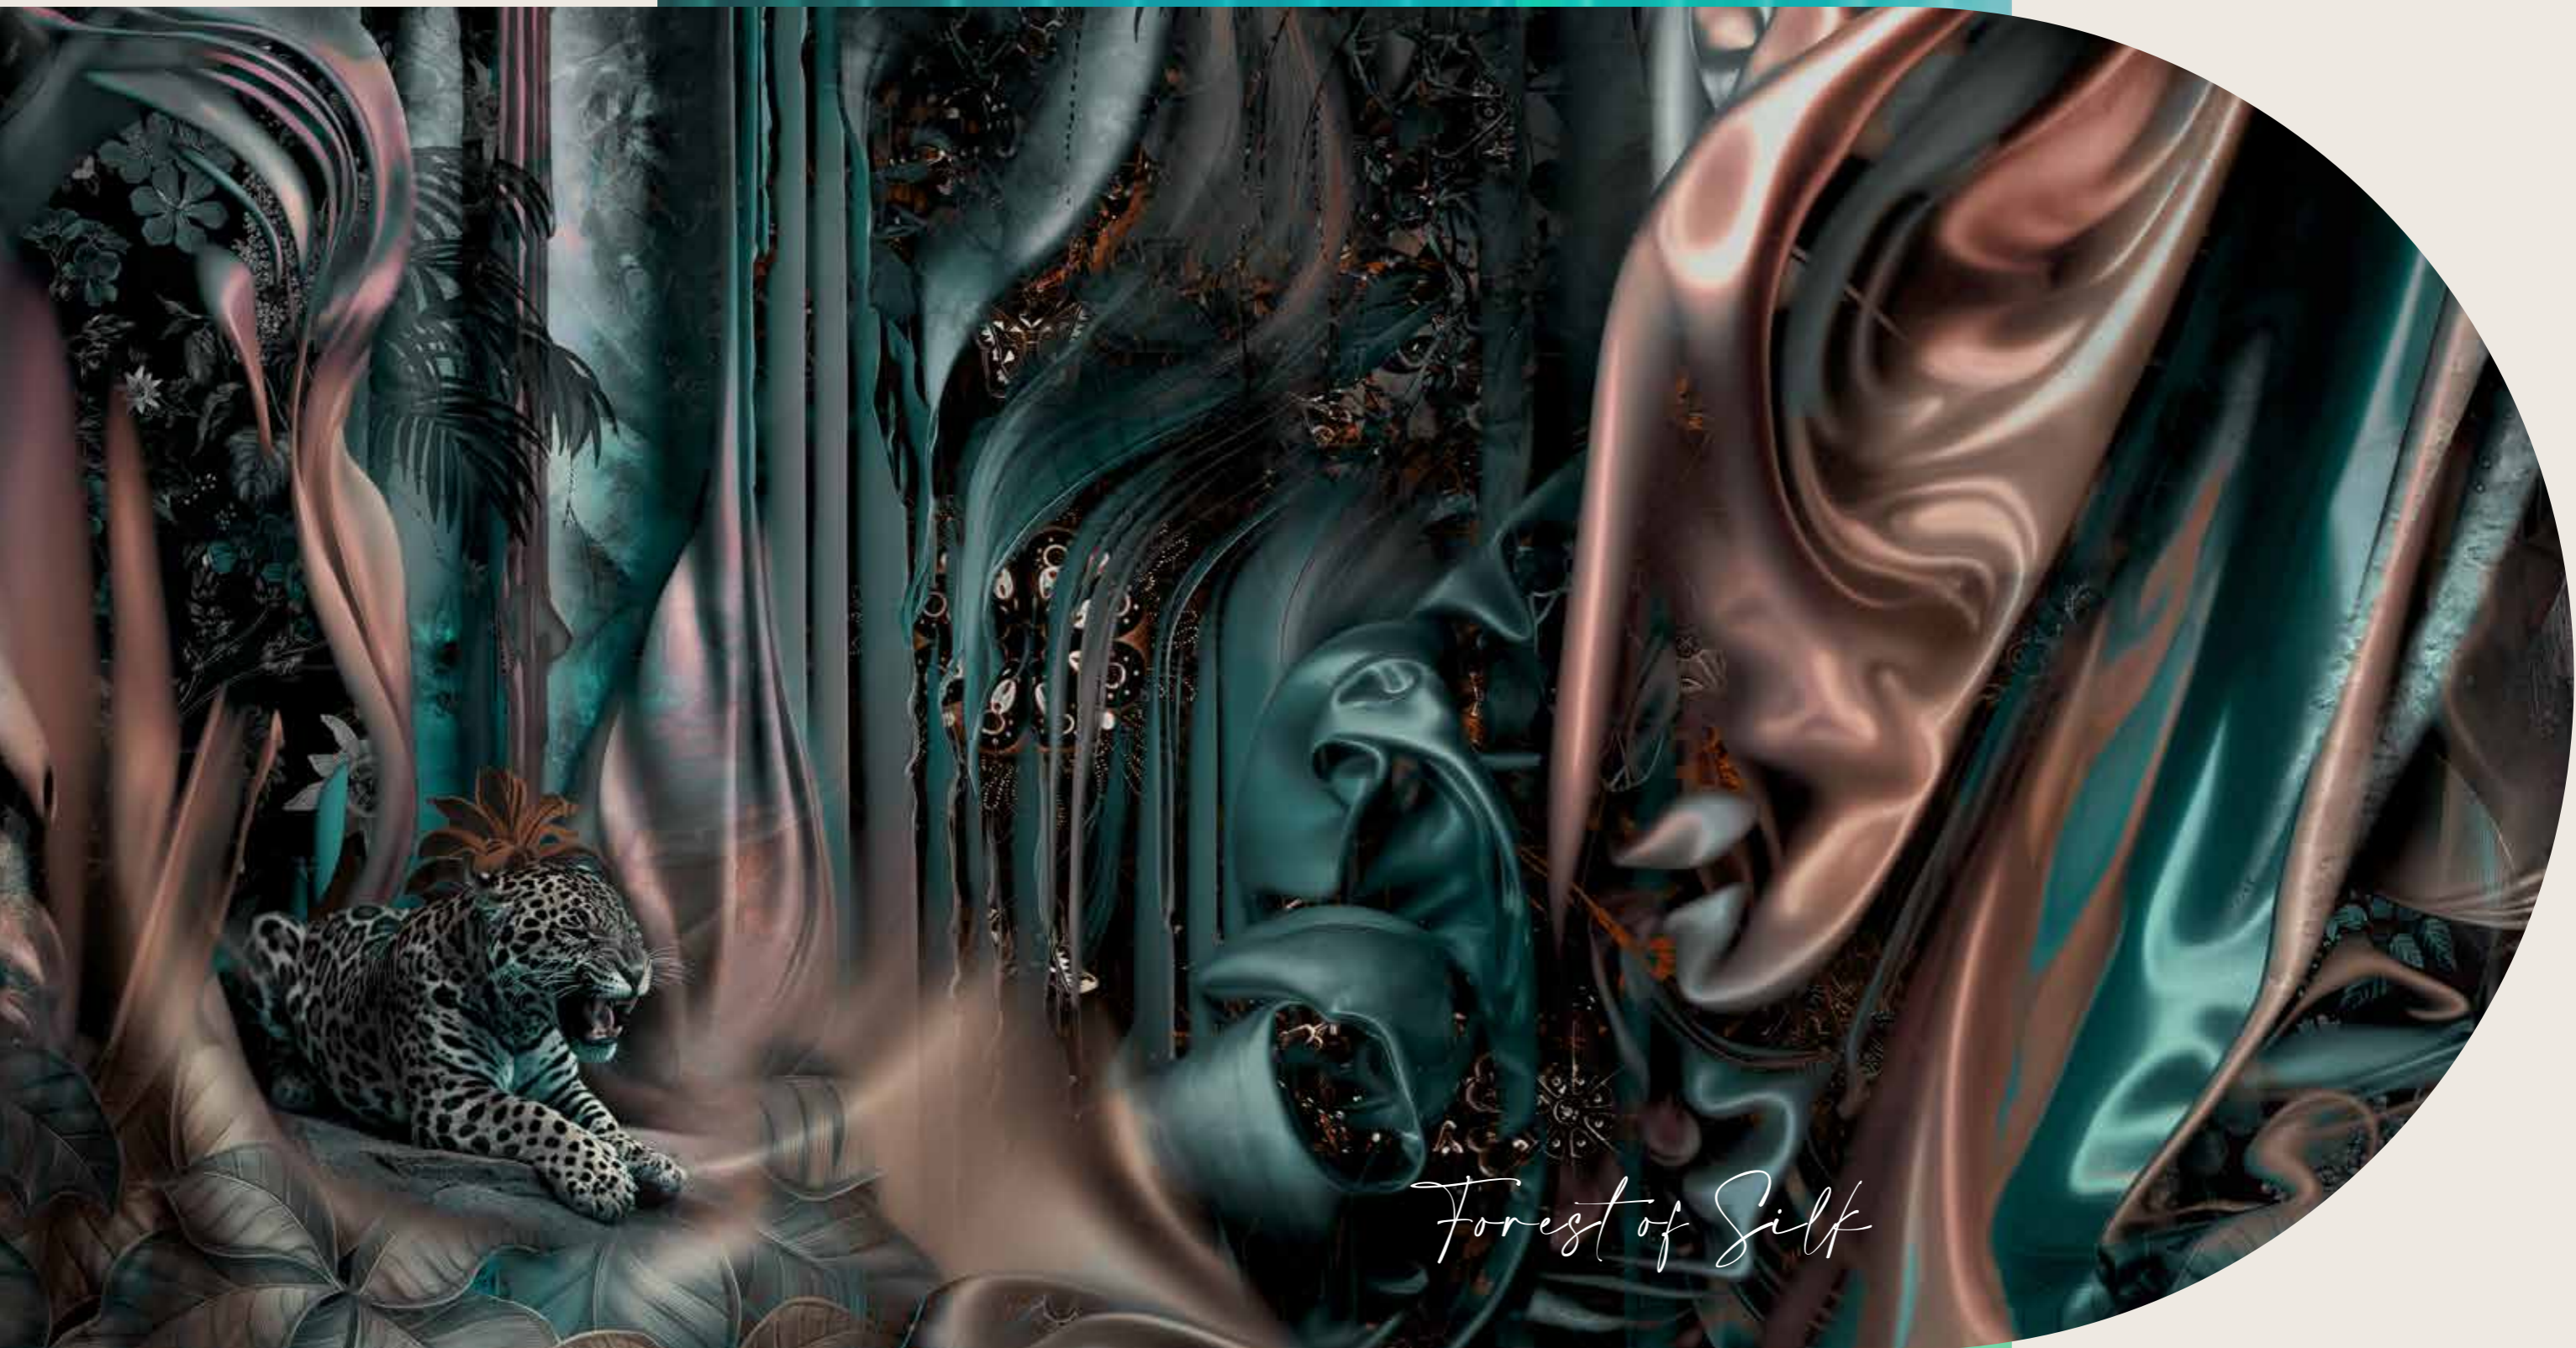

Also available in these versions:

Reference nr: MU14047

*also available on Gold

Reference nr: MU14048

*also available on Gold

Forest of Silk

CLOSE-UP 1

Muance portal