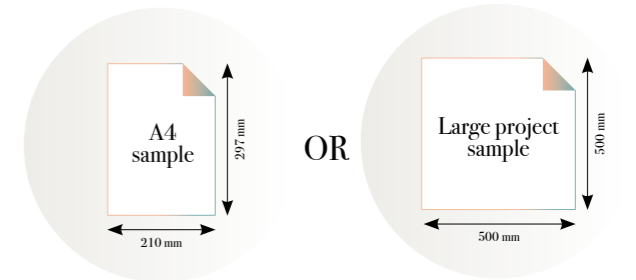

Muance portal

Login to our B2B webshop (portal.muance.eu) to order standard or custom sized murals. Don't have a login? Request access by filling out the form via portal.muance.eu/register. (Only available for businesses)

Standard specifications:

Size: 500 cm x 270 cm
All murals are printed by default with 50 cm panel widths, but can also be ordered using 100 cm wide panels if desired. (depending on material chosen below)

Print with your own sizes

This mural can be custom made to fit the dimensions of your wall.

Can be printed with these materials:

- Non-woven matt (50 cm panel) ☒
- Textured Vinyl (50 and 100 cm panels) ☒
- Textile (50 and 100 cm panels) ☒
- Metallic Gold (50 cm panel) ☒
- Metallic Copper (50 cm panel) ☐
- Metallic Silver (50 cm panel) ☐

Golden Horizon

Reference nr: MU14061

50 CM PANEL 1	100 CM PANEL 2	150 CM PANEL 3	200 CM PANEL 4	250 CM PANEL 5	300 CM PANEL 6	350 CM PANEL 7	400 CM PANEL 8	450 CM PANEL 9	500 CM PANEL 10
100 CM PANEL 1		200 CM PANEL 2		300 CM PANEL 3		400 CM PANEL 4		500 CM PANEL 5	

Request a sample

Request a wallpaper sample for a more accurate representation of colors, textures and image quality. It is also advisable if you want to see the wallpaper on a metallic material. Samples can also be ordered through our online portal (portal.muance.eu).

Also available in these versions: