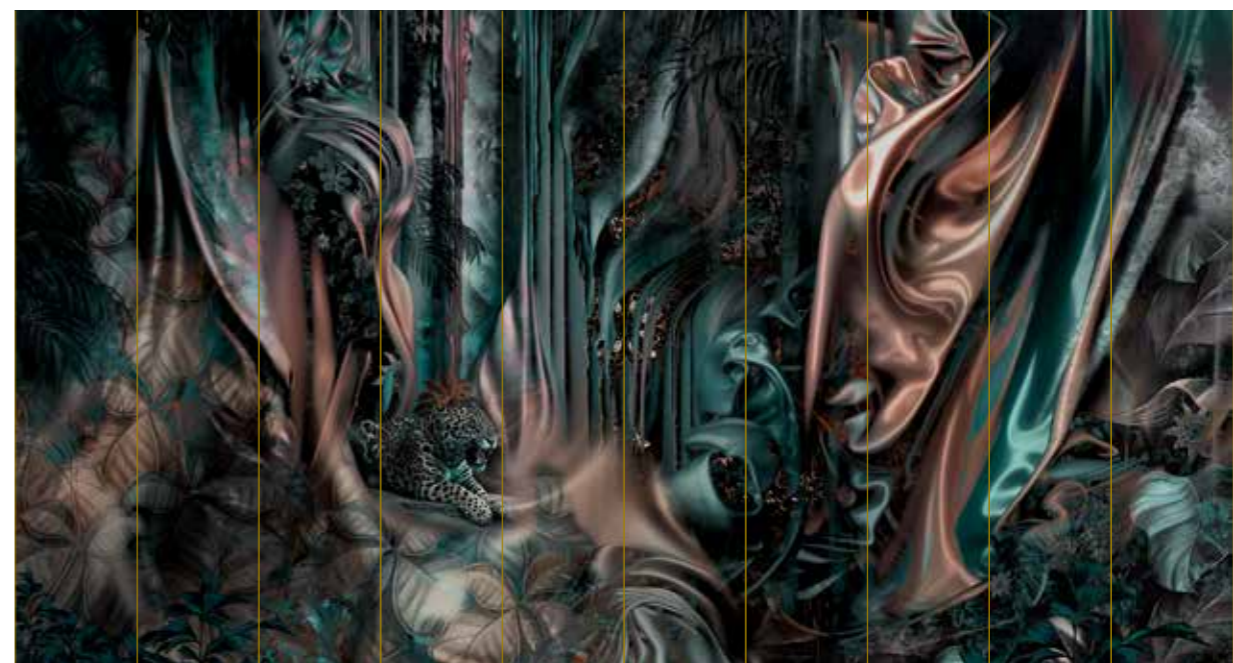

Forest of Silk

Reference nr: MU14049

270 cm height

50 CM PANEL 1	100 CM PANEL 2	150 CM PANEL 3	200 CM PANEL 4	250 CM PANEL 5	300 CM PANEL 6	350 CM PANEL 7	400 CM PANEL 8	450 CM PANEL 9	500 CM PANEL 10
100 CM PANEL 1		200 CM PANEL 2		300 CM PANEL 3		400 CM PANEL 4		500 CM PANEL 5	

Request a sample

Request a wallpaper sample for a more accurate representation of colors, textures and image quality. It is also advisable if you want to see the wallpaper on a metallic material. Samples can also be ordered through our online portal (portal.muance.eu).