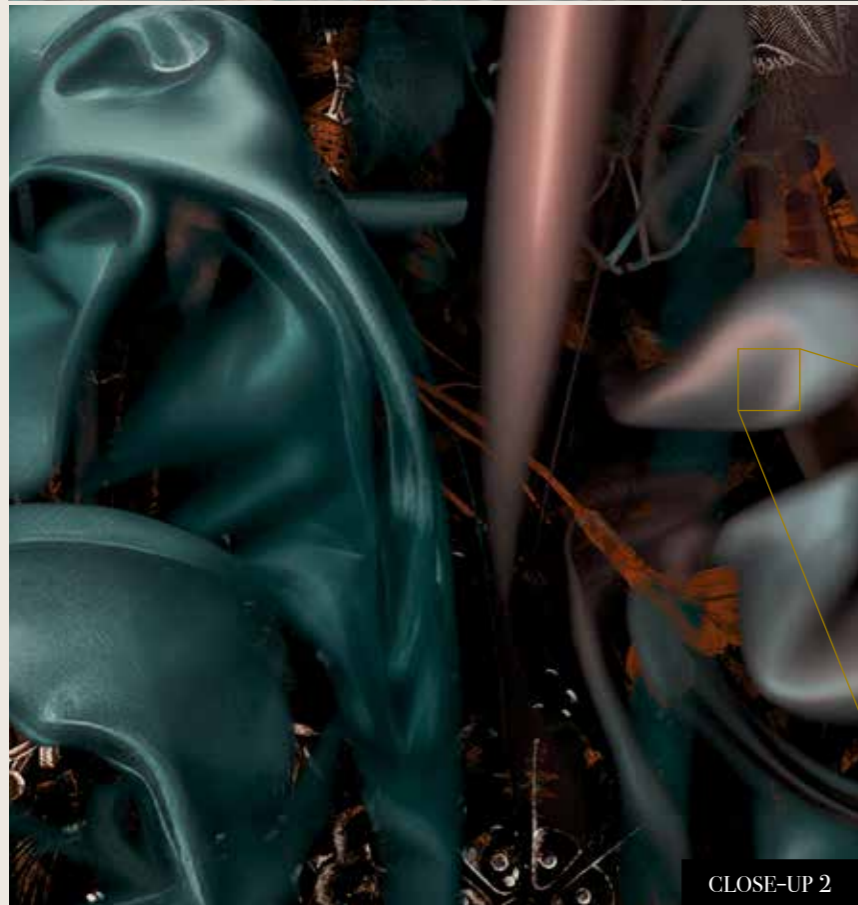

CLOSE-UP 1

CLOSE-UP 2