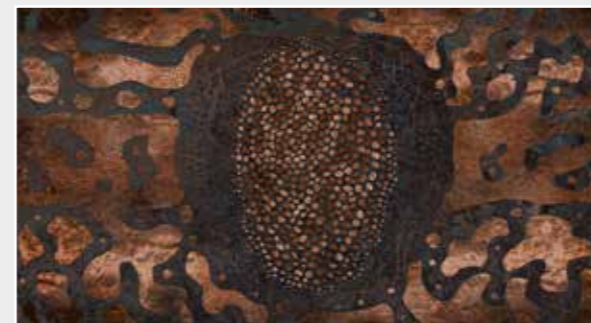

Also available in these versions:

Reference nr: MU14095

* available on Copper