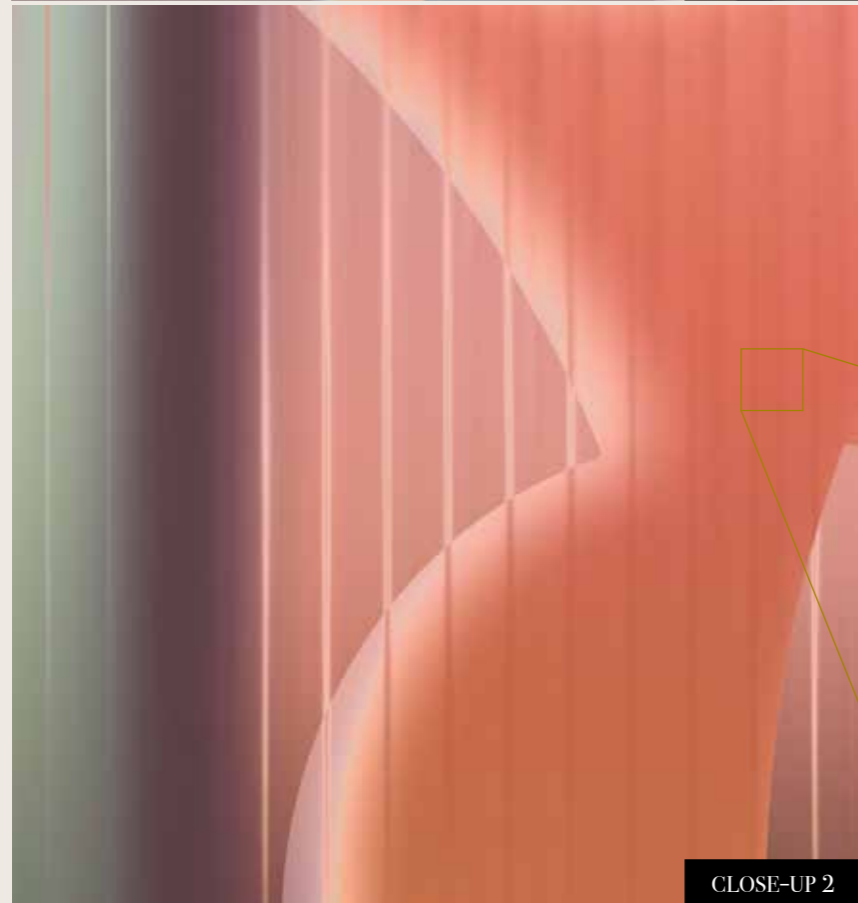

CLOSE-UP 1

CLOSE-UP 2