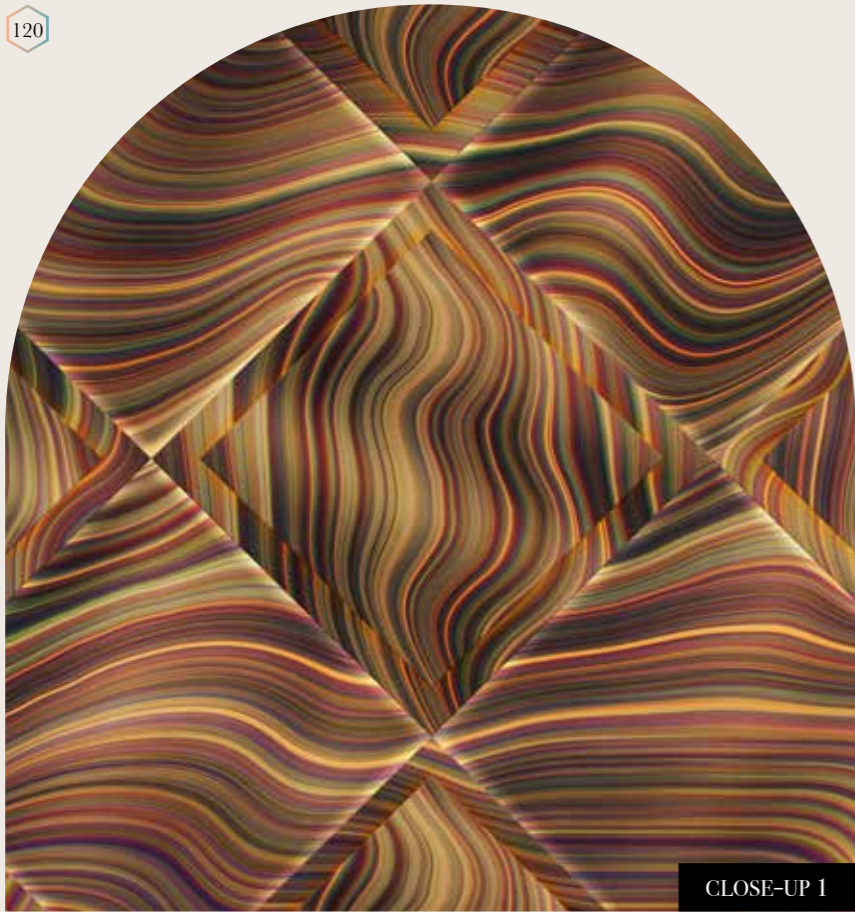

Muance portal

Login to our B2B webshop (portal.muance.eu) to order standard or custom sized murals. Don't have a login? Request access by filling out the form via portal.muance.eu/register. (Only available for businesses)

Standard specifications:

Size: 500 cm x 270 cm
All murals are printed by default with 50 cm panel widths, but can also be ordered using 100 cm wide panels if desired. (depending on material chosen below)

Print with your own sizes

This mural can be custom made to fit the dimensions of your wall.

Can be printed with these materials:

- Non-woven matt (50 cm panel) ☒
- Textured Vinyl (50 and 100 cm panels) ☒
- Textile (50 and 100 cm panels) ☒
- Metallic Gold (50 cm panel) ☐
- Metallic Copper (50 cm panel) ☐
- Metallic Silver (50 cm panel) ☐

When patterns are warped

Reference nr: MU14070

50 CM PANEL 1	100 CM PANEL 2	150 CM PANEL 3	200 CM PANEL 4	250 CM PANEL 5	300 CM PANEL 6	350 CM PANEL 7	400 CM PANEL 8	450 CM PANEL 9	500 CM PANEL 10
100 CM PANEL 1		200 CM PANEL 2		300 CM PANEL 3		400 CM PANEL 4		500 CM PANEL 5	

Request a sample

Request a wallpaper sample for a more accurate representation of colors, textures and image quality. It is also advisable if you want to see the wallpaper on a metallic material. Samples can also be ordered through our online portal (portal.muance.eu).

Also available in these versions:

*also available on Silver