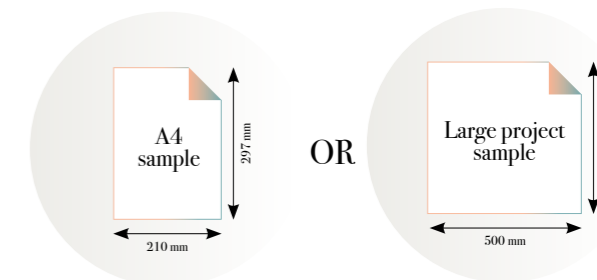

Muance portal

Login to our B2B webshop (portal.muance.eu) to order standard or custom sized murals. Don't have a login? Request access by filling out the form via portal.muance.eu/register. *(Only available for businesses)*

Standard specifications:

Size: 500 cm x 270 cm
All murals are printed by default with 50 cm panel widths, but can also be ordered using 100 cm wide panels if desired. *(depending on material chosen below)*

Print with your own sizes

This mural can be custom made to fit the dimensions of your wall.

Can be printed with these materials:

- Non-woven matt (50 cm panel) ☒
- Textured Vinyl (50 and 100 cm panels) ☒
- Textile (50 and 100 cm panels) ☒
- Metallic Gold (50 cm panel) ☒
- Metallic Copper (50 cm panel) ☐
- Metallic Silver (50 cm panel) ☐

Mixed emotions

Reference nr: MU14079

50 CM PANEL 1	100 CM PANEL 2	150 CM PANEL 3	200 CM PANEL 4	250 CM PANEL 5	300 CM PANEL 6	350 CM PANEL 7	400 CM PANEL 8	450 CM PANEL 9	500 CM PANEL 10
100 CM PANEL 1		200 CM PANEL 2		300 CM PANEL 3		400 CM PANEL 4		500 CM PANEL 5	

Request a sample

Request a wallpaper sample for a more accurate representation of colors, textures and image quality. It is also advisable if you want to see the wallpaper on a metallic material. Samples can also be ordered through our online portal (portal.muance.eu).

Also available in these versions: