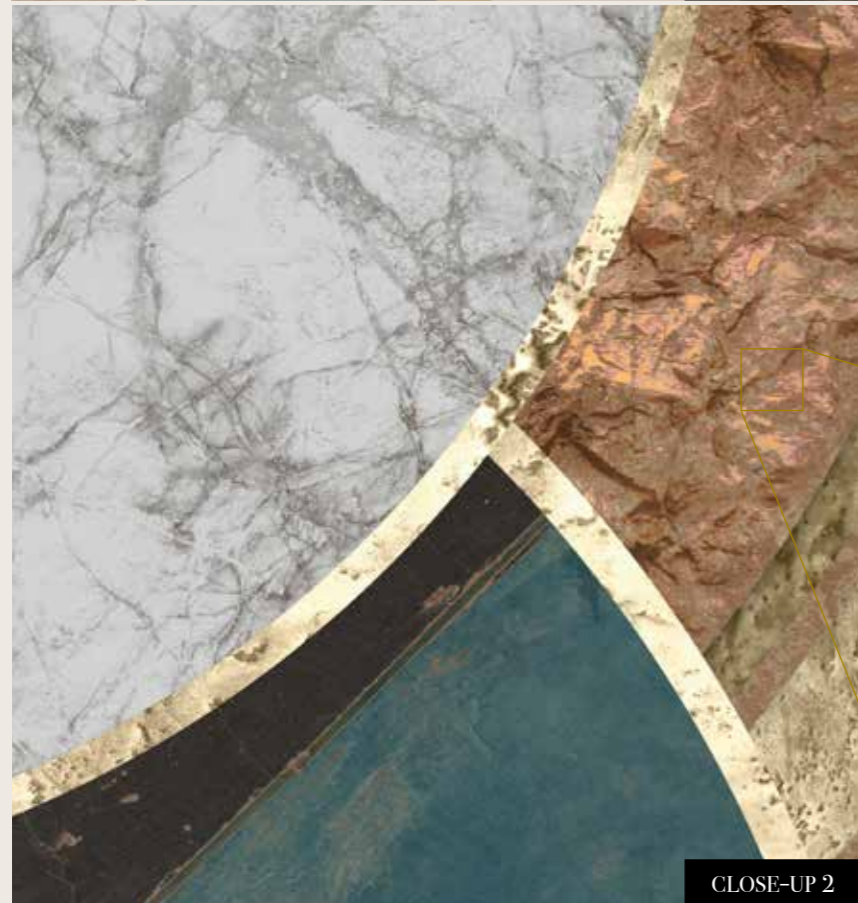

CLOSE-UP 1

CLOSE-UP 2