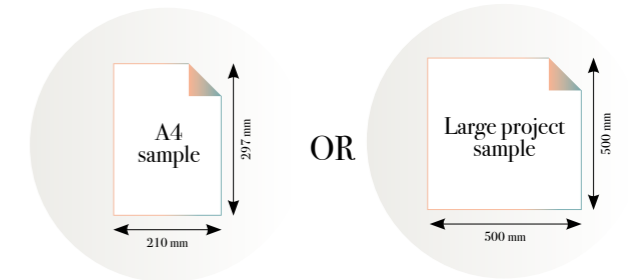

Request a sample

Request a wallpaper sample for a more accurate representation of colors, textures and image quality. It is also advisable if you want to see the wallpaper on a metallic material. Samples can also be ordered through our online portal (portal.muance.eu).