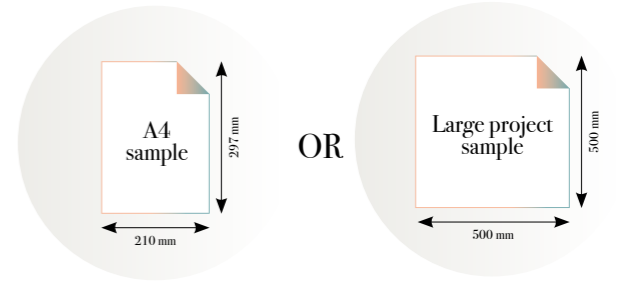

Muance portal

Login to our B2B webshop (portal.muance.eu) to order standard or custom sized murals. Don't have a login? Request access by filling out the form via portal.muance.eu/register. (Only available for businesses)

Standard specifications:

Size: 500 cm x 270 cm. All murals are printed by default with 50 cm panel widths, but can also be ordered using 100 cm wide panels if desired. (depending on material chosen below)

Print with your own sizes

This mural can be custom made to fit the dimensions of your wall.

Can be printed with these materials:

- Non-woven matt (50 cm panel) ☒
- Textured Vinyl (50 and 100 cm panels) ☒
- Textile (50 and 100 cm panels) ☒
- Metallic Gold (50 cm panel) ☒
- Metallic Copper (50 cm panel) ☐
- Metallic Silver (50 cm panel) ☐

Radiance

Reference nr: MU14034

50 CM PANEL 1	100 CM PANEL 2	150 CM PANEL 3	200 CM PANEL 4	250 CM PANEL 5	300 CM PANEL 6	350 CM PANEL 7	400 CM PANEL 8	450 CM PANEL 9	500 CM PANEL 10
100 CM PANEL 1		200 CM PANEL 2		300 CM PANEL 3		400 CM PANEL 4		500 CM PANEL 5	

Request a sample

Request a wallpaper sample for a more accurate representation of colors, textures and image quality. It is also advisable if you want to see the wallpaper on a metallic material. Samples can also be ordered through our online portal (portal.muance.eu).

Also available in these versions: