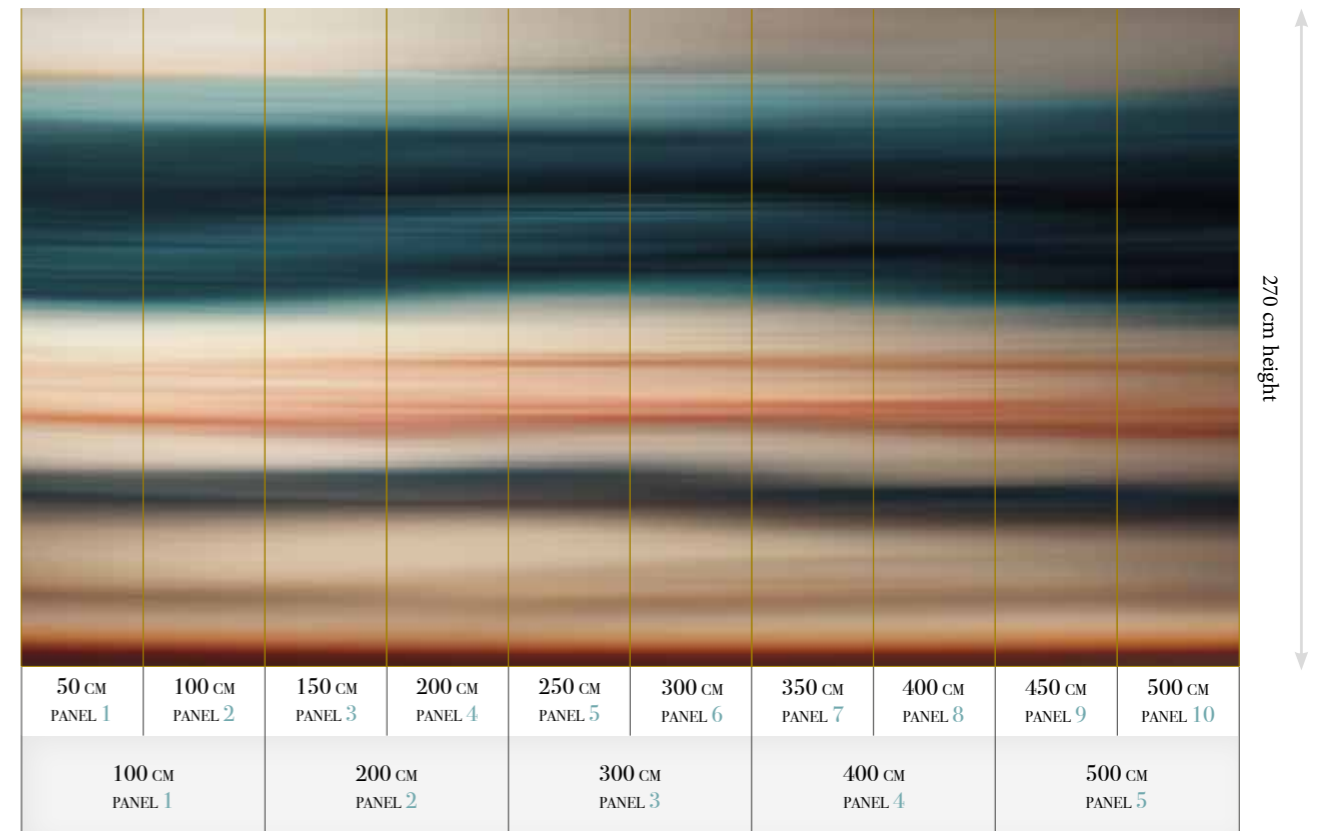

Twilight Tango

Reference nr: MU14028

Request a sample

Request a wallpaper sample for a more accurate representation of colors, textures and image quality. It is also advisable if you want to see the wallpaper on a metallic material. Samples can also be ordered through our online portal (portal.muance.eu).