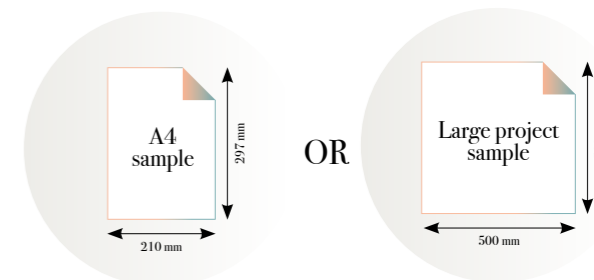

Muance portal

Login to our B2B webshop (portal.muance.eu) to order standard or custom sized murals. Don't have a login? Request access by filling out the form via portal.muance.eu/register. (Only available for businesses)

Standard specifications:

Size: 500 cm x 270 cm
All murals are printed by default with 50 cm panel widths, but can also be ordered using 100 cm wide panels if desired. (depending on material chosen below)

Print with your own sizes

This mural can be custom made to fit the dimensions of your wall.

Can be printed with these materials:

- Non-woven matt (50 cm panel) ☒
- Textured Vinyl (50 and 100 cm panels) ☒
- Textile (50 and 100 cm panels) ☒
- Metallic Gold (50 cm panel) ☒
- Metallic Copper (50 cm panel) ☐
- Metallic Silver (50 cm panel) ☐

Ivory Moon

Reference nr: MU14007

50 CM PANEL 1	100 CM PANEL 2	150 CM PANEL 3	200 CM PANEL 4	250 CM PANEL 5	300 CM PANEL 6	350 CM PANEL 7	400 CM PANEL 8	450 CM PANEL 9	500 CM PANEL 10
100 CM PANEL 1		200 CM PANEL 2		300 CM PANEL 3		400 CM PANEL 4		500 CM PANEL 5	

Request a sample

Request a wallpaper sample for a more accurate representation of colors, textures and image quality. It is also advisable if you want to see the wallpaper on a metallic material. Samples can also be ordered through our online portal (portal.muance.eu).

Also available in these versions: