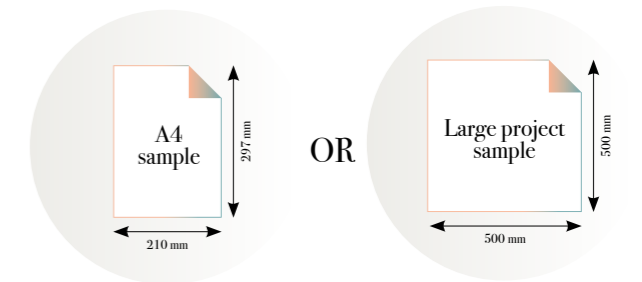

Muance portal

Login to our B2B webshop (portal.muance.eu) to order standard or custom sized murals
Don't have a login? Request access by filling out the form via portal.muance.eu/register.
(Only available for businesses)

Standard specifications:

Size: 500 cm x 270 cm
All murals are printed by default with 50 cm panel widths, but can also be ordered using 100 cm wide panels if desired.
(depending on material chosen below)

Print with your own sizes

This mural can be custom made to fit the dimensions of your wall.

Can be printed with these materials:

- Non-woven matt (50 cm panel) ☒
- Textured Vinyl (50 and 100 cm panels) ☒
- Textile (50 and 100 cm panels) ☒
- Metallic Gold (50 cm panel) ☐
- Metallic Copper (50 cm panel) ☐
- Metallic Silver (50 cm panel) ☒

Bella Luna

Reference nr: MU14016

50 CM PANEL 1	100 CM PANEL 2	150 CM PANEL 3	200 CM PANEL 4	250 CM PANEL 5	300 CM PANEL 6	350 CM PANEL 7	400 CM PANEL 8	450 CM PANEL 9	500 CM PANEL 10
100 CM PANEL 1		200 CM PANEL 2		300 CM PANEL 3		400 CM PANEL 4		500 CM PANEL 5	

Request a sample

Request a wallpaper sample for a more accurate representation of colors, textures and image quality. It is also advisable if you want to see the wallpaper on a metallic material. Samples can also be ordered through our online portal (portal.muance.eu).

Also available in these versions:

*not available on Silver