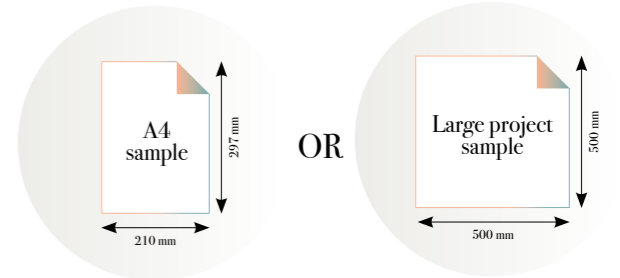

Muance portal

Login to our B2B webshop (portal.muance.eu) to order standard or custom sized murals. Don't have a login? Request access by filling out the form via portal.muance.eu/register. (Only available for businesses)

Standard specifications:

Size: 500 cm x 270 cm. All murals are printed by default with 50 cm panel widths, but can also be ordered using 100 cm wide panels if desired. (depending on material chosen below)

Print with your own sizes

This mural can be custom made to fit the dimensions of your wall.

Can be printed with these materials:

- Non-woven matt (50 cm panel) ☒
- Textured Vinyl (50 and 100 cm panels) ☒
- Textile (50 and 100 cm panels) ☒
- Metallic Gold (50 cm panel) ☒
- Metallic Copper (50 cm panel) ☐
- Metallic Silver (50 cm panel) ☐

Jamila dawn

Reference nr: MU14019

50 CM PANEL 1	100 CM PANEL 2	150 CM PANEL 3	200 CM PANEL 4	250 CM PANEL 5	300 CM PANEL 6	350 CM PANEL 7	400 CM PANEL 8	450 CM PANEL 9	500 CM PANEL 10
100 CM PANEL 1		200 CM PANEL 2		300 CM PANEL 3		400 CM PANEL 4		500 CM PANEL 5	

Request a sample

Request a wallpaper sample for a more accurate representation of colors, textures and image quality. It is also advisable if you want to see the wallpaper on a metallic material. Samples can also be ordered through our online portal (portal.muance.eu).

Also available in these versions: