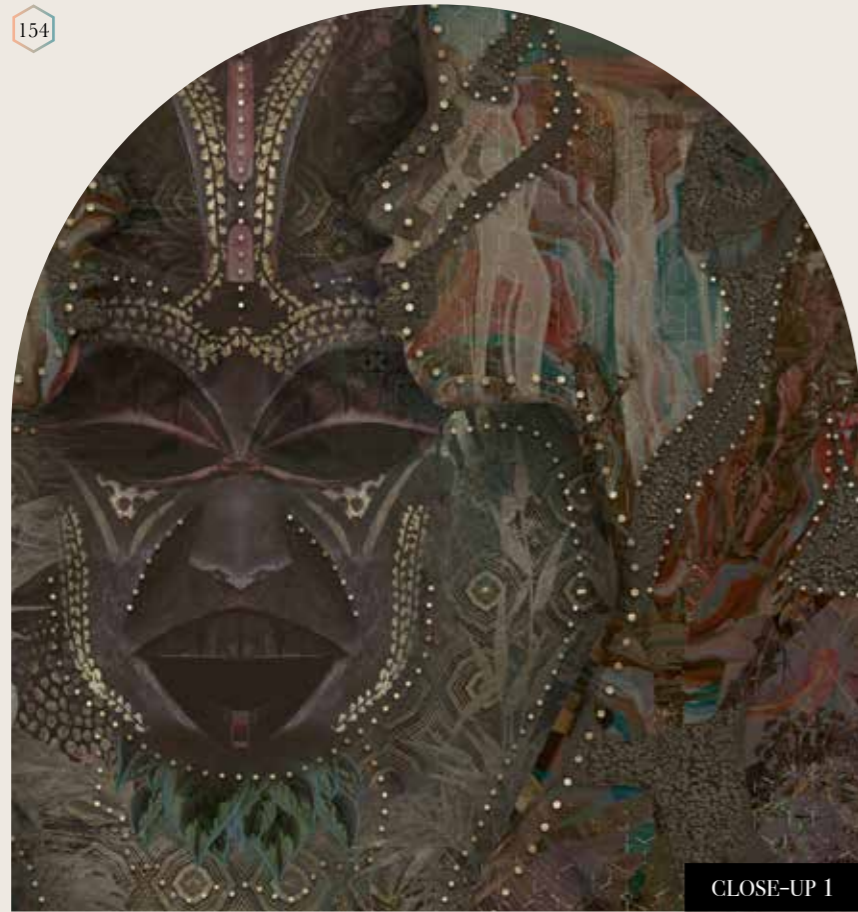

Also available in these versions:

Reference nr: [MU14089](#)

Reference nr: [MU14090](#)

CLOSE-UP 1

CLOSE-UP 2

SCALE 1:1

Muance portal

Login to our B2B webshop (portal.muance.eu) to order standard or custom sized murals. Don't have a login? Request access by filling out the form via portal.muance.eu/register. *(Only available for businesses)*