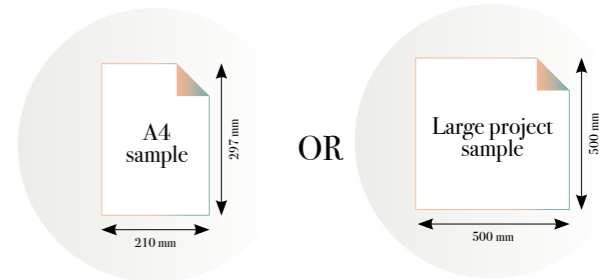

Muance portal

Login to our B2B webshop (portal.muance.eu) to order standard or custom sized murals. Don't have a login? Request access by filling out the form via portal.muance.eu/register. (Only available for businesses)

Standard specifications:

Size: 500 cm x 270 cm
All murals are printed by default with 50 cm panel widths, but can also be ordered using 100 cm wide panels if desired. (depending on material chosen below)

Print with your own sizes

This mural can be custom made to fit the dimensions of your wall.

Can be printed with these materials:

- Non-woven matt (50 cm panel) ☒
- Textured Vinyl (50 and 100 cm panels) ☒
- Textile (50 and 100 cm panels) ☒
- Metallic Gold (50 cm panel) ☐
- Metallic Copper (50 cm panel) ☐
- Metallic Silver (50 cm panel) ☐

When patterns are warped

Reference nr: MU14070

50 CM PANEL 1	100 CM PANEL 2	150 CM PANEL 3	200 CM PANEL 4	250 CM PANEL 5	300 CM PANEL 6	350 CM PANEL 7	400 CM PANEL 8	450 CM PANEL 9	500 CM PANEL 10
100 CM PANEL 1		200 CM PANEL 2		300 CM PANEL 3		400 CM PANEL 4		500 CM PANEL 5	

Request a sample

Request a wallpaper sample for a more accurate representation of colors, textures and image quality. It is also advisable if you want to see the wallpaper on a metallic material. Samples can also be ordered through our online portal (portal.muance.eu).

Also available in these versions:

*also available on Silver