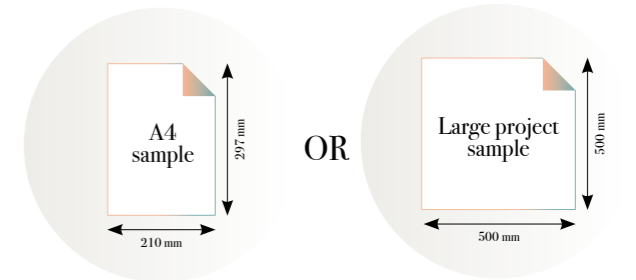

Muance portal

Login to our B2B webshop (portal.muance.eu) to order standard or custom sized murals. Don't have a login? Request access by filling out the form via portal.muance.eu/register. (Only available for businesses)

Standard specifications:

Size: 500 cm x 270 cm
All murals are printed by default with 50 cm panel widths, but can also be ordered using 100 cm wide panels if desired. (depending on material chosen below)

Print with your own sizes

This mural can be custom made to fit the dimensions of your wall.

Can be printed with these materials:

- Non-woven matt (50 cm panel) ☒
- Textured Vinyl (50 and 100 cm panels) ☒
- Textile (50 and 100 cm panels) ☒
- Metallic Gold (50 cm panel) ☐
- Metallic Copper (50 cm panel) ☐
- Metallic Silver (50 cm panel) ☐

Amani Nia

Reference nr: **MU14040**

50 CM PANEL 1	100 CM PANEL 2	150 CM PANEL 3	200 CM PANEL 4	250 CM PANEL 5	300 CM PANEL 6	350 CM PANEL 7	400 CM PANEL 8	450 CM PANEL 9	500 CM PANEL 10
100 CM PANEL 1		200 CM PANEL 2		300 CM PANEL 3		400 CM PANEL 4		500 CM PANEL 5	

Request a sample

Request a wallpaper sample for a more accurate representation of colors, textures and image quality. It is also advisable if you want to see the wallpaper on a metallic material. Samples can also be ordered through our online portal (portal.muance.eu).

Also available in these versions: