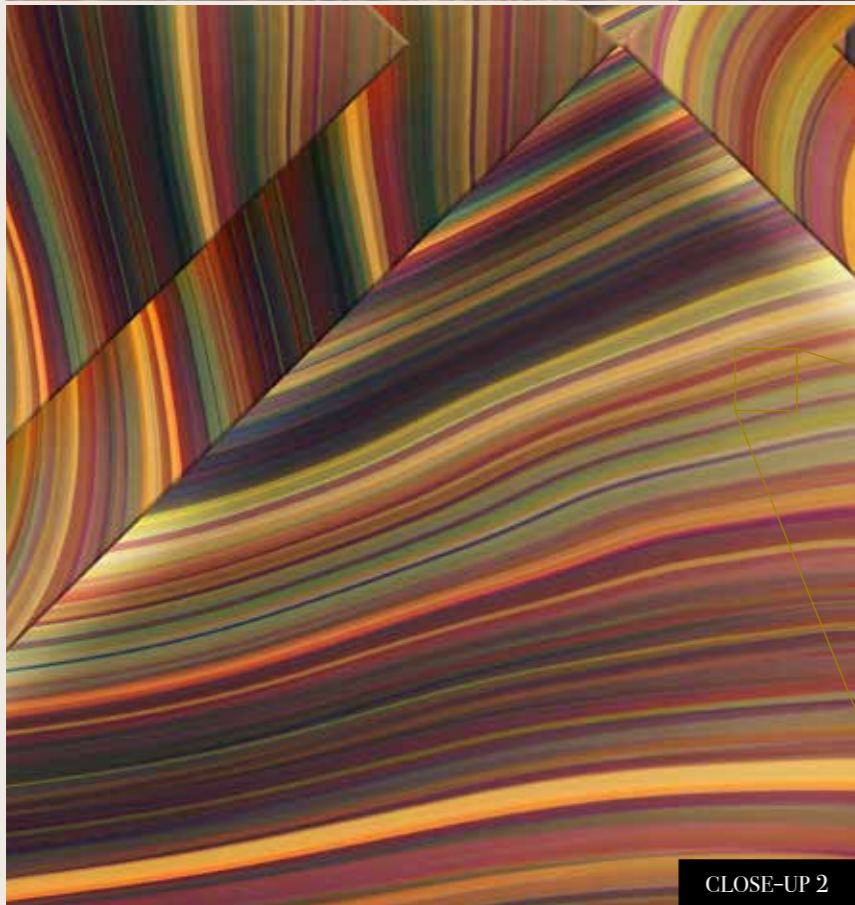

CLOSE-UP 2

Muance portal

Login to our B2B webshop (portal.muance.eu) to order standard or custom sized murals. Don't have a login? Request access by filling out the form via portal.muance.eu/register. (Only available for businesses)

Standard specifications:

Size: 500 cm x 270 cm
All murals are printed by default with 50 cm panel widths, but can also be ordered using 100 cm wide panels if desired. (depending on material chosen below)

Print with your own sizes

This mural can be custom made to fit the dimensions of your wall.

Can be printed with these materials:

- Non-woven matt (50 cm panel) ☒
- Textured Vinyl (50 and 100 cm panels) ☒
- Textile (50 and 100 cm panels) ☒
- Metallic Gold (50 cm panel) ☐
- Metallic Copper (50 cm panel) ☐
- Metallic Silver (50 cm panel) ☐