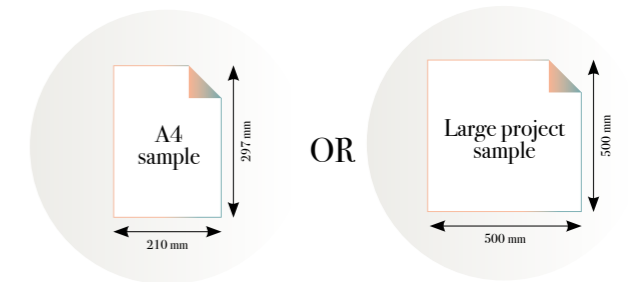

Request a sample

Request a wallpaper sample for a more accurate representation of colors, textures and image quality. It is also advisable if you want to see the wallpaper on a metallic material. Samples can also be ordered through our online portal (portal.muance.eu).