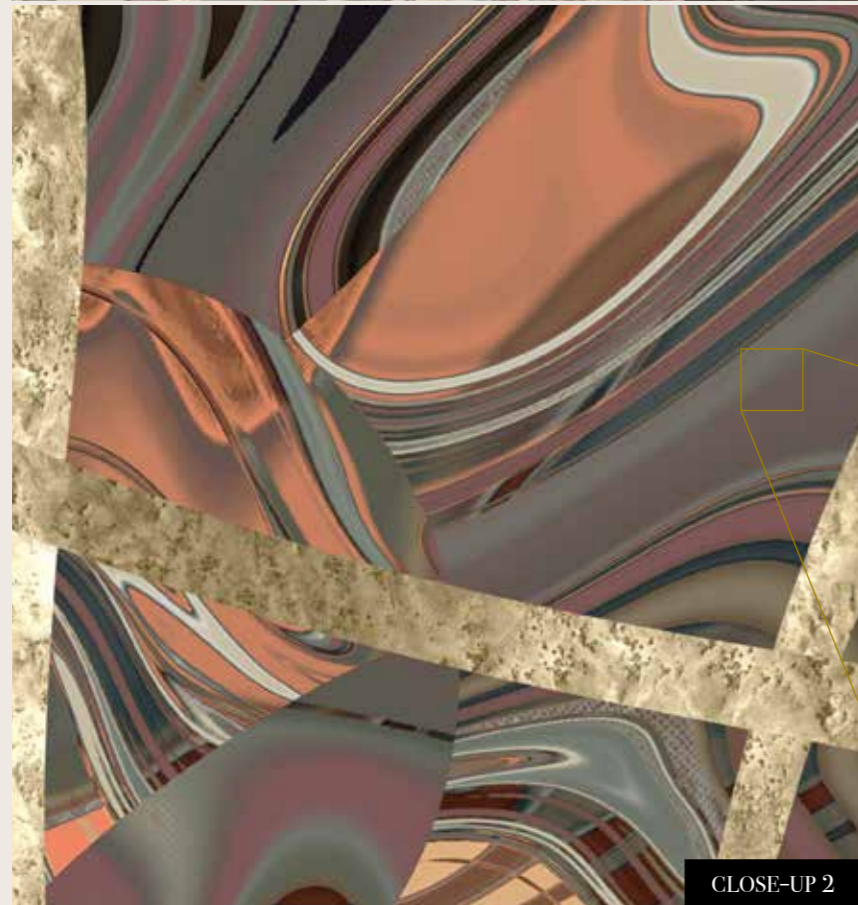

CLOSE-UP 1

CLOSE-UP 2