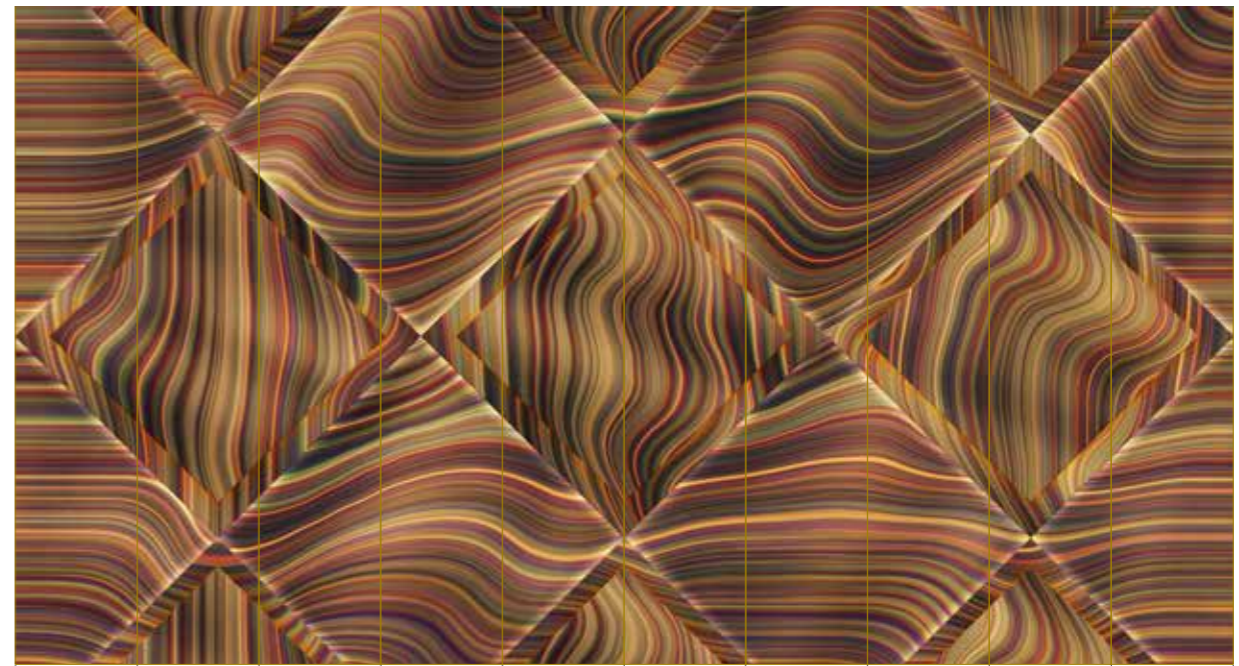

When patterns are warped

Reference nr: MU14070

270 cm height

50 CM PANEL 1	100 CM PANEL 2	150 CM PANEL 3	200 CM PANEL 4	250 CM PANEL 5	300 CM PANEL 6	350 CM PANEL 7	400 CM PANEL 8	450 CM PANEL 9	500 CM PANEL 10
100 CM PANEL 1		200 CM PANEL 2		300 CM PANEL 3		400 CM PANEL 4		500 CM PANEL 5	

Request a sample

Request a wallpaper sample for a more accurate representation of colors, textures and image quality. It is also advisable if you want to see the wallpaper on a metallic material. Samples can also be ordered through our online portal (portal.muance.eu).