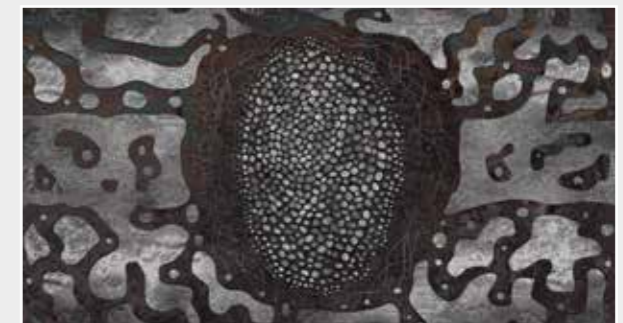

Reference nr: MU14096

*available on Silver