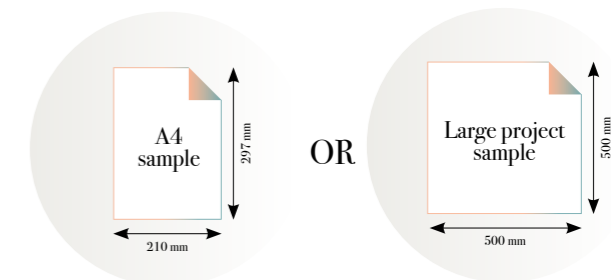

Muance portal

Login to our B2B webshop (portal.muance.eu) to order standard or custom sized murals. Don't have a login? Request access by filling out the form via portal.muance.eu/register. (Only available for businesses)

Standard specifications:

Size: 500 cm x 270 cm
All murals are printed by default with 50 cm panel widths, but can also be ordered using 100 cm wide panels if desired. (depending on material chosen below)

Print with your own sizes

This mural can be custom made to fit the dimensions of your wall.

Can be printed with these materials:

- Non-woven matt (50 cm panel) ☒
- Textured Vinyl (50 and 100 cm panels) ☒
- Textile (50 and 100 cm panels) ☒
- Metallic Gold (50 cm panel) ☒
- Metallic Copper (50 cm panel) ☐
- Metallic Silver (50 cm panel) ☐

Sahara Nights

Reference nr: MU14055

50 CM PANEL 1	100 CM PANEL 2	150 CM PANEL 3	200 CM PANEL 4	250 CM PANEL 5	300 CM PANEL 6	350 CM PANEL 7	400 CM PANEL 8	450 CM PANEL 9	500 CM PANEL 10
100 CM PANEL 1		200 CM PANEL 2		300 CM PANEL 3		400 CM PANEL 4		500 CM PANEL 5	

Request a sample

Request a wallpaper sample for a more accurate representation of colors, textures and image quality. It is also advisable if you want to see the wallpaper on a metallic material. Samples can also be ordered through our online portal (portal.muance.eu).

Also available in these versions: