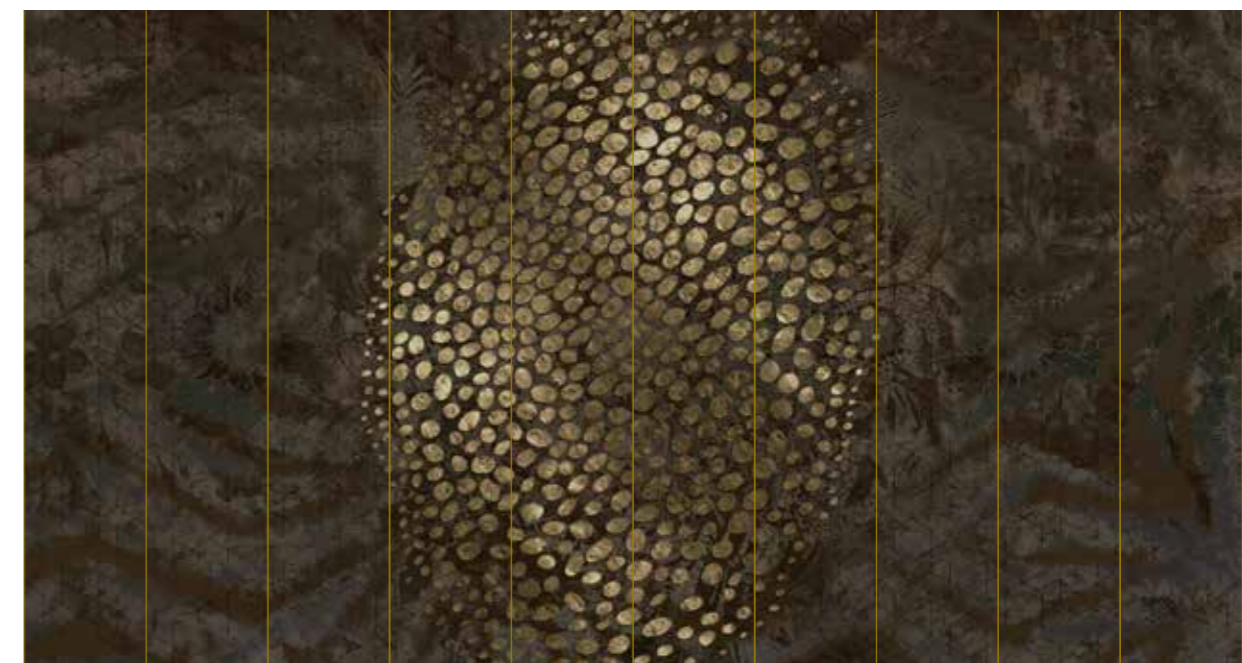

Sahara Nights

Reference nr: MU14055

270 cm height

50 CM PANEL 1	100 CM PANEL 2	150 CM PANEL 3	200 CM PANEL 4	250 CM PANEL 5	300 CM PANEL 6	350 CM PANEL 7	400 CM PANEL 8	450 CM PANEL 9	500 CM PANEL 10
100 CM PANEL 1		200 CM PANEL 2		300 CM PANEL 3		400 CM PANEL 4		500 CM PANEL 5	

Request a sample

Request a wallpaper sample for a more accurate representation of colors, textures and image quality. It is also advisable if you want to see the wallpaper on a metallic material. Samples can also be ordered through our online portal (portal.muance.eu).