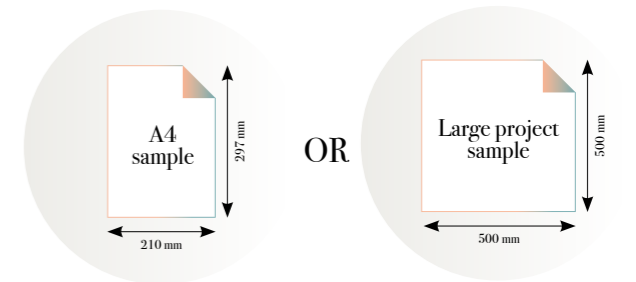

Muance portal

Login to our B2B webshop (portal.muance.eu) to order standard or custom sized murals. Don't have a login? Request access by filling out the form via portal.muance.eu/register. (Only available for businesses)

Standard specifications:

Size: 500 cm x 270 cm
All murals are printed by default with 50 cm panel widths, but can also be ordered using 100 cm wide panels if desired. (depending on material chosen below)

Print with your own sizes

This mural can be custom made to fit the dimensions of your wall.

Can be printed with these materials:

- Non-woven matt (50 cm panel) ☒
- Textured Vinyl (50 and 100 cm panels) ☒
- Textile (50 and 100 cm panels) ☒
- Metallic Gold (50 cm panel) ☒
- Metallic Copper (50 cm panel) ☐
- Metallic Silver (50 cm panel) ☐

Blissful

Reference nr: MU14037

50 CM PANEL 1	100 CM PANEL 2	150 CM PANEL 3	200 CM PANEL 4	250 CM PANEL 5	300 CM PANEL 6	350 CM PANEL 7	400 CM PANEL 8	450 CM PANEL 9	500 CM PANEL 10
100 CM PANEL 1		200 CM PANEL 2		300 CM PANEL 3		400 CM PANEL 4		500 CM PANEL 5	

Request a sample

Request a wallpaper sample for a more accurate representation of colors, textures and image quality. It is also advisable if you want to see the wallpaper on a metallic material. Samples can also be ordered through our online portal (portal.muance.eu).

Also available in these versions: