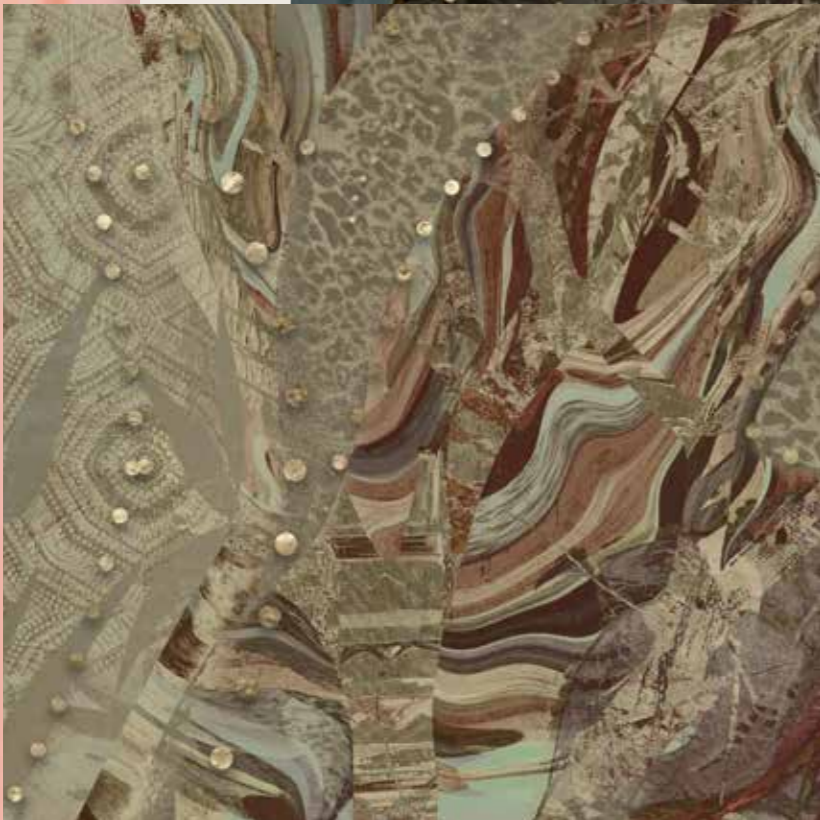

Also available in these versions:

Reference nr: [MU14089](#)

Reference nr: [MU14090](#)

CLOSE-UP 1

CLOSE-UP 2

SCALE 1:1

Muance portal

Login to our B2B webshop (portal.muance.eu) to order standard or custom sized murals. Don't have a login? Request access by filling out the form via portal.muance.eu/register. *(Only available for businesses)*