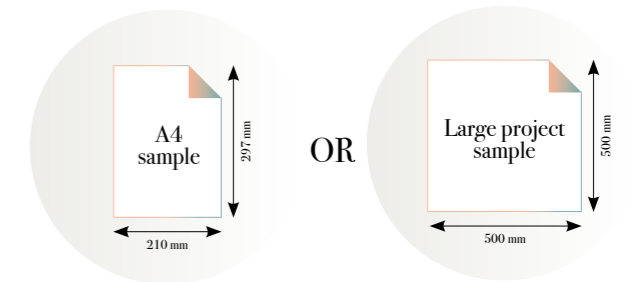

Muance portal

Login to our B2B webshop (portal.muance.eu) to order standard or custom sized murals. Don't have a login? Request access by filling out the form via portal.muance.eu/register. (Only available for businesses)

Standard specifications:

Size: 500 cm x 270 cm
All murals are printed by default with 50 cm panel widths, but can also be ordered using 100 cm wide panels if desired. (depending on material chosen below)

Print with your own sizes

This mural can be custom made to fit the dimensions of your wall.

Can be printed with these materials:

- Non-woven matt (50 cm panel) ☒
- Textured Vinyl (50 and 100 cm panels) ☒
- Textile (50 and 100 cm panels) ☒
- Metallic Gold (50 cm panel) ☒
- Metallic Copper (50 cm panel) ☐
- Metallic Silver (50 cm panel) ☐

Nefertari

Reference nr: MU14001

50 CM PANEL 1	100 CM PANEL 2	150 CM PANEL 3	200 CM PANEL 4	250 CM PANEL 5	300 CM PANEL 6	350 CM PANEL 7	400 CM PANEL 8	450 CM PANEL 9	500 CM PANEL 10
100 CM PANEL 1		200 CM PANEL 2		300 CM PANEL 3		400 CM PANEL 4		500 CM PANEL 5	

Request a sample

Request a wallpaper sample for a more accurate representation of colors, textures and image quality. It is also advisable if you want to see the wallpaper on a metallic material. Samples can also be ordered through our online portal (portal.muance.eu).

Also available in these versions: