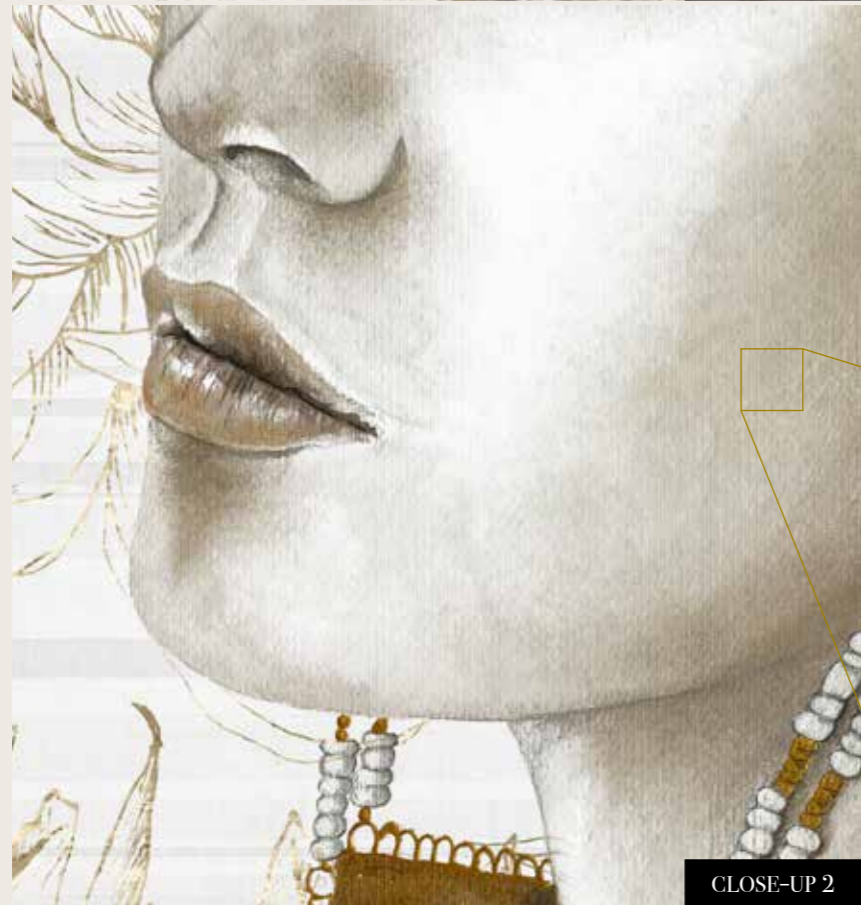

CLOSE-UP 1

CLOSE-UP 2

Muance portal

Login to our B2B webshop (portal.muance.eu) to order standard or custom sized murals. Don't have a login? Request access by filling out the form via portal.muance.eu/register. (Only available for businesses)

Standard specifications:

Size: 500 cm x 270 cm
All murals are printed by default with 50 cm panel widths, but can also be ordered using 100 cm wide panels if desired. (depending on material chosen below)

Print with your own sizes

This mural can be custom made to fit the dimensions of your wall.

Can be printed with these materials:

- Non-woven matt (50 cm panel) ☒
- Textured Vinyl (50 and 100 cm panels) ☒
- Textile (50 and 100 cm panels) ☒
- Metallic Gold (50 cm panel) ☒
- Metallic Copper (50 cm panel) ☐
- Metallic Silver (50 cm panel) ☐