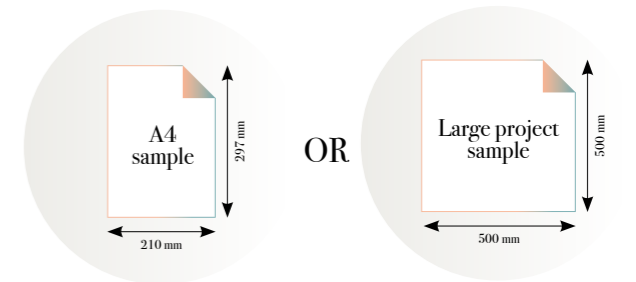

Muance portal

Login to our B2B webshop (portal.muance.eu) to order standard or custom sized murals. Don't have a login? Request access by filling out the form via portal.muance.eu/register. (Only available for businesses)

Standard specifications:

Size: 500 cm x 270 cm
All murals are printed by default with 50 cm panel widths, but can also be ordered using 100 cm wide panels if desired. (depending on material chosen below)

Print with your own sizes

This mural can be custom made to fit the dimensions of your wall.

Can be printed with these materials:

- Non-woven matt (50 cm panel) ☒
- Textured Vinyl (50 and 100 cm panels) ☒
- Textile (50 and 100 cm panels) ☒
- Metallic Gold (50 cm panel) ☒
- Metallic Copper (50 cm panel) ☐
- Metallic Silver (50 cm panel) ☐

Gobi princess

Reference nr: MU14025

Request a sample

Request a wallpaper sample for a more accurate representation of colors, textures and image quality. It is also advisable if you want to see the wallpaper on a metallic material. Samples can also be ordered through our online portal (portal.muance.eu).

Also available in these versions: