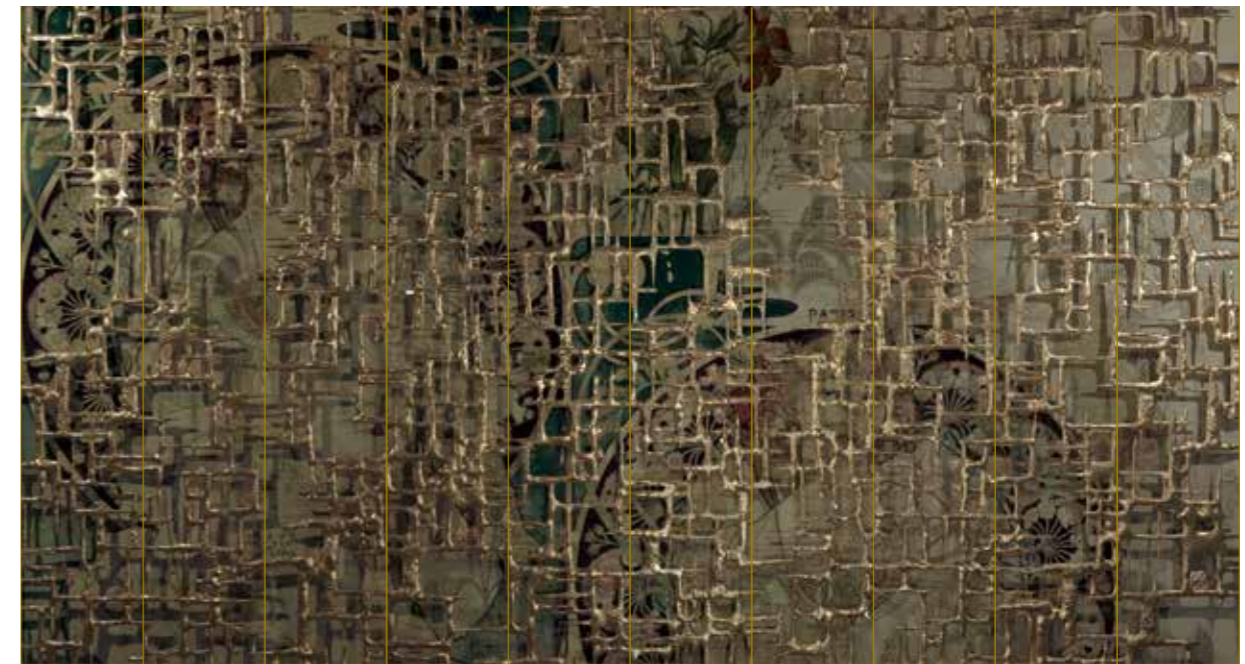

Luxor

Reference nr: MU14043

270 cm height

50 CM PANEL 1	100 CM PANEL 2	150 CM PANEL 3	200 CM PANEL 4	250 CM PANEL 5	300 CM PANEL 6	350 CM PANEL 7	400 CM PANEL 8	450 CM PANEL 9	500 CM PANEL 10
100 CM PANEL 1		200 CM PANEL 2		300 CM PANEL 3		400 CM PANEL 4		500 CM PANEL 5	

Request a sample

Request a wallpaper sample for a more accurate representation of colors, textures and image quality. It is also advisable if you want to see the wallpaper on a metallic material. Samples can also be ordered through our online portal (portal.muance.eu).