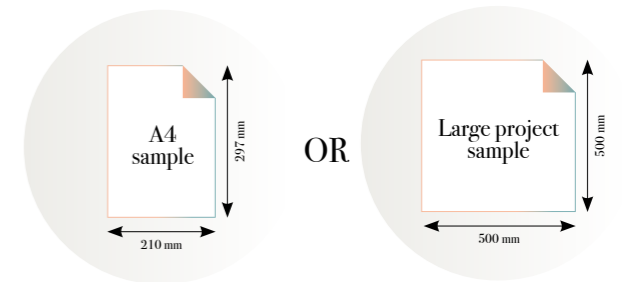

Muance portal

Login to our B2B webshop (portal.muance.eu) to order standard or custom sized murals. Don't have a login? Request access by filling out the form via portal.muance.eu/register. (Only available for businesses)

Standard specifications:

Size: 500 cm x 270 cm
All murals are printed by default with 50 cm panel widths, but can also be ordered using 100 cm wide panels if desired. (depending on material chosen below)

Print with your own sizes

This mural can be custom made to fit the dimensions of your wall.

Can be printed with these materials:

- Non-woven matt (50 cm panel) ☒
- Textured Vinyl (50 and 100 cm panels) ☒
- Textile (50 and 100 cm panels) ☒
- Metallic Gold (50 cm panel) ☐
- Metallic Copper (50 cm panel) ☒
- Metallic Silver (50 cm panel) ☐

Jia Li

Reference nr: MU14064

50 CM PANEL 1	100 CM PANEL 2	150 CM PANEL 3	200 CM PANEL 4	250 CM PANEL 5	300 CM PANEL 6	350 CM PANEL 7	400 CM PANEL 8	450 CM PANEL 9	500 CM PANEL 10
100 CM PANEL 1		200 CM PANEL 2		300 CM PANEL 3		400 CM PANEL 4		500 CM PANEL 5	

Request a sample

Request a wallpaper sample for a more accurate representation of colors, textures and image quality. It is also advisable if you want to see the wallpaper on a metallic material. Samples can also be ordered through our online portal (portal.muance.eu).

Also available in these versions: