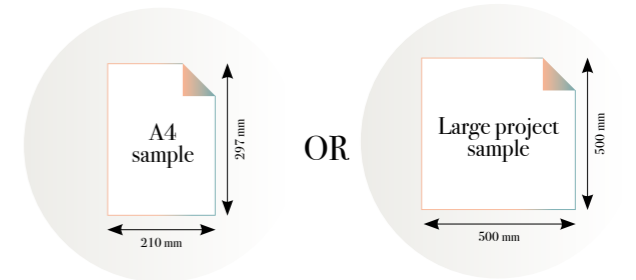

Muance portal

Login to our B2B webshop (portal.muance.eu) to order standard or custom sized murals
Don't have a login? Request access by filling out the form via portal.muance.eu/register.
(Only available for businesses)

Standard specifications:

Size: 500 cm x 270 cm
All murals are printed by default with 50 cm panel widths, but can also be ordered using 100 cm wide panels if desired.
(depending on material chosen below)

Print with your own sizes

This mural can be custom made to fit the dimensions of your wall.

Can be printed with these materials:

- Non-woven matt (50 cm panel) ☒
- Textured Vinyl (50 and 100 cm panels) ☒
- Textile (50 and 100 cm panels) ☒
- Metallic Gold (50 cm panel) ☐
- Metallic Copper (50 cm panel) ☐
- Metallic Silver (50 cm panel) ☐

Pandora

Reference nr: MU14022

50 CM PANEL 1	100 CM PANEL 2	150 CM PANEL 3	200 CM PANEL 4	250 CM PANEL 5	300 CM PANEL 6	350 CM PANEL 7	400 CM PANEL 8	450 CM PANEL 9	500 CM PANEL 10
100 CM PANEL 1		200 CM PANEL 2		300 CM PANEL 3		400 CM PANEL 4		500 CM PANEL 5	

Request a sample

Request a wallpaper sample for a more accurate representation of colors, textures and image quality. It is also advisable if you want to see the wallpaper on a metallic material. Samples can also be ordered through our online portal (portal.muance.eu).

Also available in these versions: