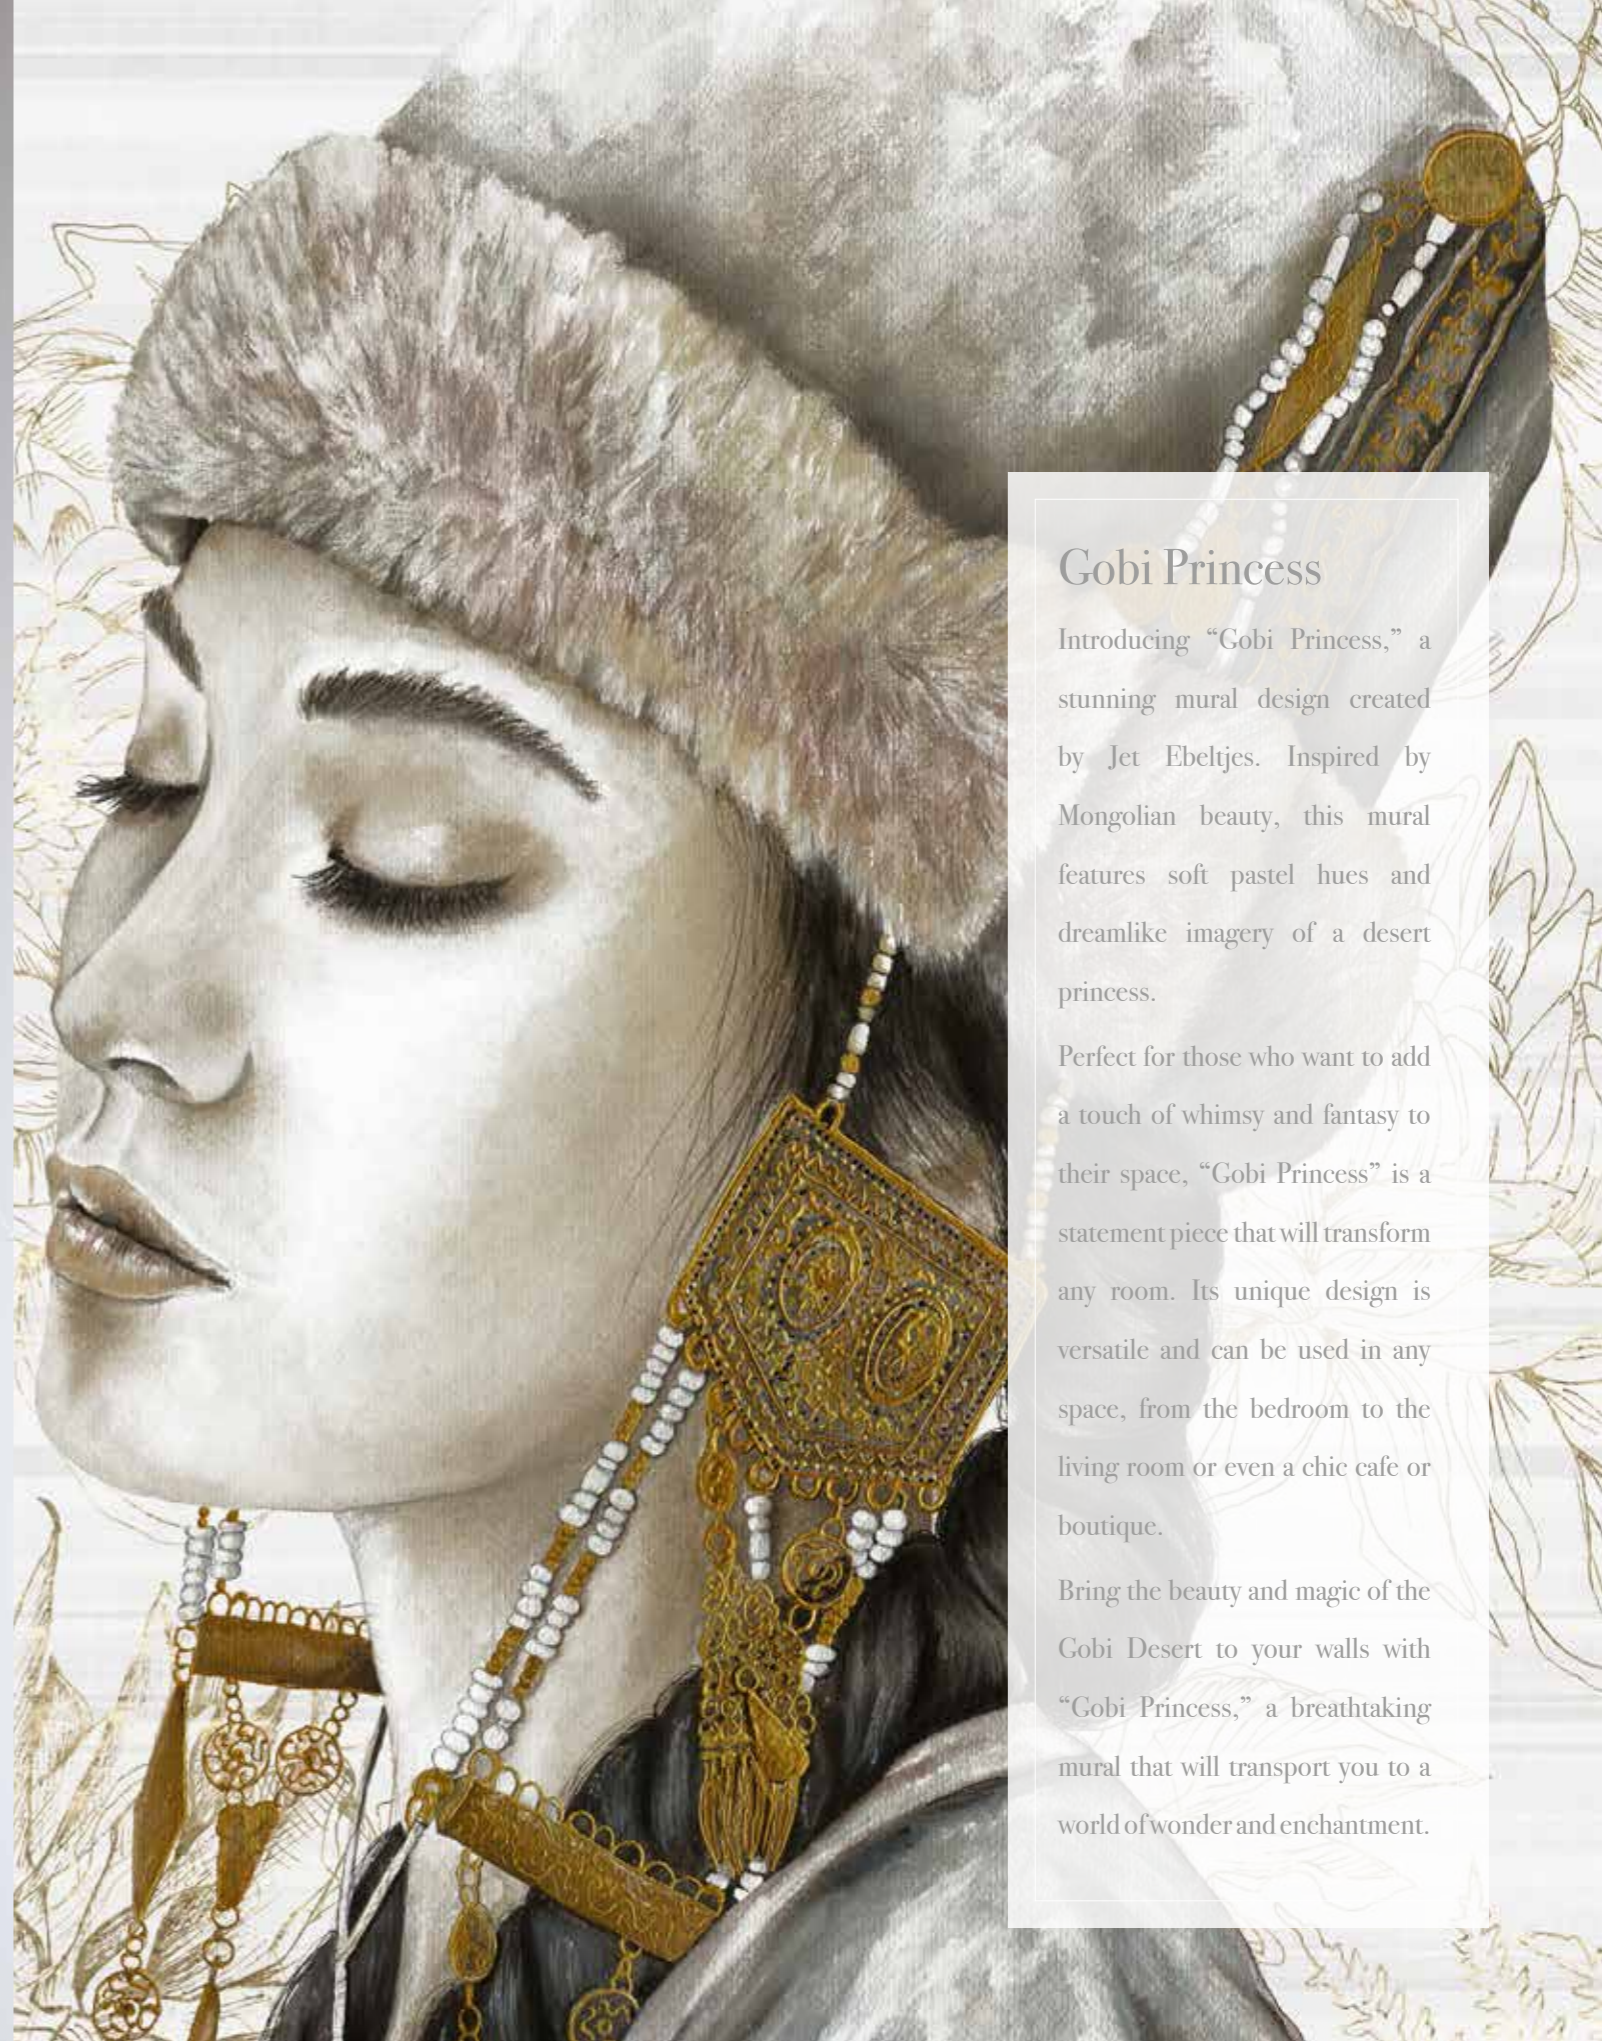

Also available in these versions:

Reference nr: MU14023

Reference nr: MU14024

Illustration by
JET EBELTJES

Gobi Princess

Introducing “Gobi Princess,” a stunning mural design created by Jet Ebeltjes. Inspired by Mongolian beauty, this mural features soft pastel hues and dreamlike imagery of a desert princess.