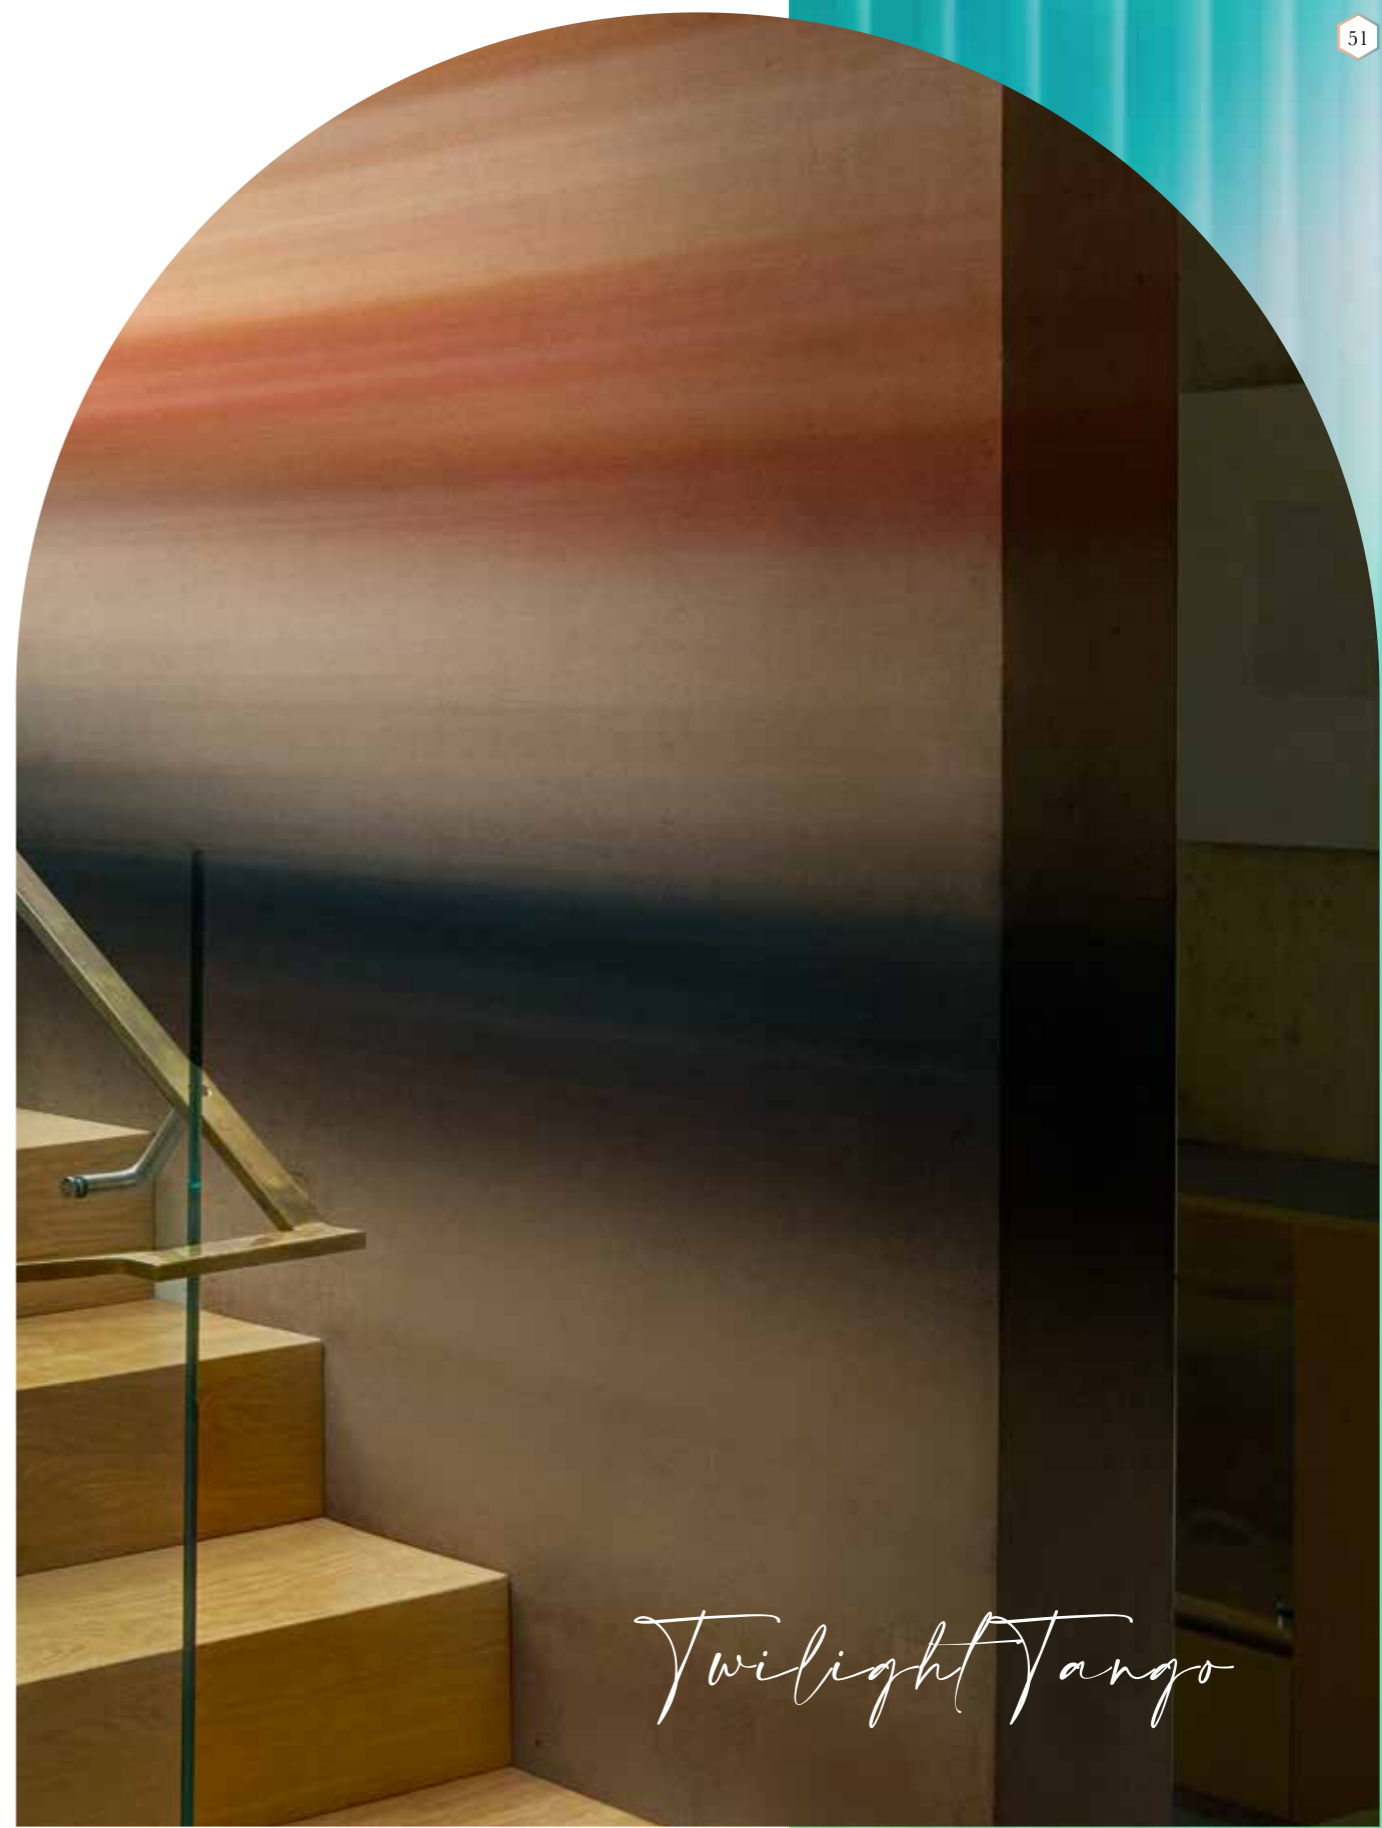

Twilight Tango