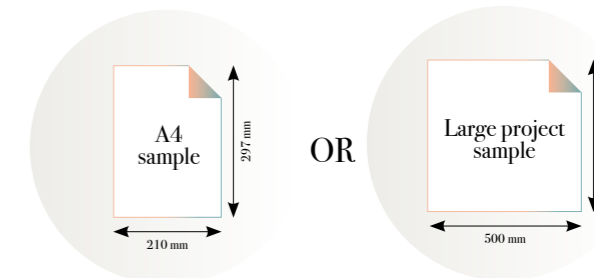

Muance portal

Login to our B2B webshop (portal.muance.eu) to order standard or custom sized murals. Don't have a login? Request access by filling out the form via portal.muance.eu/register. (Only available for businesses)

Standard specifications:

Size: 500 cm x 270 cm
All murals are printed by default with 50 cm panel widths, but can also be ordered using 100 cm wide panels if desired. (depending on material chosen below)

Print with your own sizes

This mural can be custom made to fit the dimensions of your wall.

Can be printed with these materials:

- Non-woven matt (50 cm panel) ☒
- Textured Vinyl (50 and 100 cm panels) ☒
- Textile (50 and 100 cm panels) ☒
- Metallic Gold (50 cm panel) ☒
- Metallic Copper (50 cm panel) ☐
- Metallic Silver (50 cm panel) ☐

Radiant Rhapsody

Reference nr: MU14031

50 CM PANEL 1	100 CM PANEL 2	150 CM PANEL 3	200 CM PANEL 4	250 CM PANEL 5	300 CM PANEL 6	350 CM PANEL 7	400 CM PANEL 8	450 CM PANEL 9	500 CM PANEL 10
100 CM PANEL 1		200 CM PANEL 2		300 CM PANEL 3		400 CM PANEL 4		500 CM PANEL 5	

Request a sample

Request a wallpaper sample for a more accurate representation of colors, textures and image quality. It is also advisable if you want to see the wallpaper on a metallic material. Samples can also be ordered through our online portal (portal.muance.eu).

Also available in these versions:

*also available on Copper