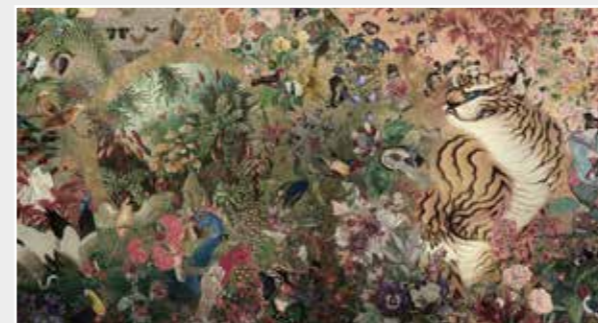

Also available in these versions:

Reference nr: MU14083

*not available on Gold