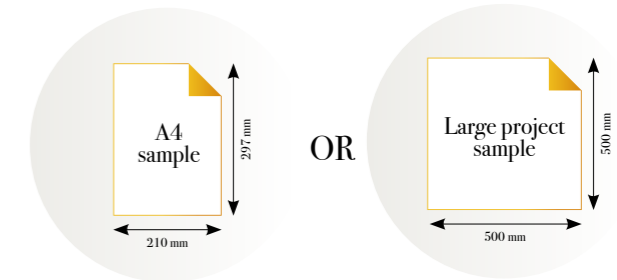

Request a sample

Request a wallpaper sample for a more accurate representation of colors, textures and image quality. It is also advisable if you want to see the wallpaper on a metallic material. Samples can also be ordered through our online portal (portal.muance.eu).