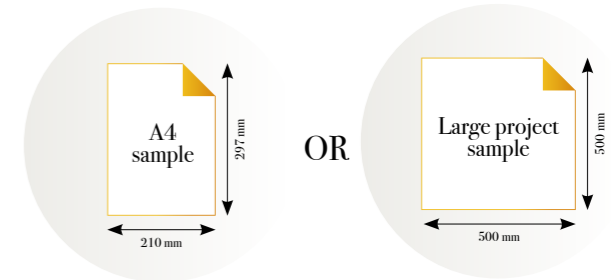

Muance portal

Login to our B2B webshop (portal.muance.eu) to order standard or custom sized murals
Don't have a login? Request access by filling out the form via portal.muance.eu/register.
(Only available for businesses)

Standard specifications:

Size: 500 cm x 270 cm
All murals are printed by default with 50 cm panel widths, but can also be ordered using 100 cm wide panels if desired.
(depending on material chosen below)

Print with your own sizes

This mural can be custom made to fit the dimensions of your wall.

Can be printed with these materials:

- Non-woven matt (50 cm panel) ☒
- Textured Vinyl (50 and 100 cm panels) ☒
- Textile (50 and 100 cm panels) ☒
- Metallic Gold (50 cm panel) ☐
- Metallic Copper (50 cm panel) ☐
- Metallic Silver (50 cm panel) ☐

OVERWATCH

Reference nr: MU13064

50 CM PANEL 1	100 CM PANEL 2	150 CM PANEL 3	200 CM PANEL 4	250 CM PANEL 5	300 CM PANEL 6	350 CM PANEL 7	400 CM PANEL 8	450 CM PANEL 9	500 CM PANEL 10
100 CM PANEL 1		200 CM PANEL 2		300 CM PANEL 3		400 CM PANEL 4		500 CM PANEL 5	

Request a sample

Request a wallpaper sample for a more accurate representation of colors, textures and image quality. It is also advisable if you want to see the wallpaper on a metallic material. Samples can also be ordered through our online portal (portal.muance.eu).

Also available in these versions: