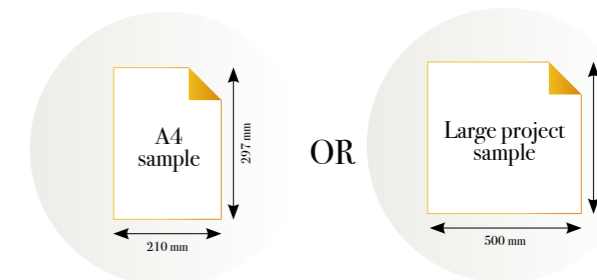

Muance portal

Login to our B2B webshop (portal.muance.eu) to order standard or custom sized murals
Don't have a login? Request access by filling out the form via portal.muance.eu/register.
(Only available for businesses)

Standard specifications:

Size: 500 cm x 270 cm
All murals are printed by default with 50 cm panel widths, but can also be ordered using 100 cm wide panels if desired.
(depending on material chosen below)

Print with your own sizes

This mural can be custom made to fit the dimensions of your wall.

Can be printed with these materials:

- Non-woven matt (50 cm panel) ☒
- Textured Vinyl (50 and 100 cm panels) ☒
- Textile (50 and 100 cm panels) ☒
- Metallic Gold (50 cm panel) ☒
- Metallic Copper (50 cm panel) ☐
- Metallic Silver (50 cm panel) ☐

A LINE IN THE SAND

Reference nr: MU13055

50 CM PANEL 1	100 CM PANEL 2	150 CM PANEL 3	200 CM PANEL 4	250 CM PANEL 5	300 CM PANEL 6	350 CM PANEL 7	400 CM PANEL 8	450 CM PANEL 9	500 CM PANEL 10
100 CM PANEL 1		200 CM PANEL 2		300 CM PANEL 3		400 CM PANEL 4		500 CM PANEL 5	

Request a sample

Request a wallpaper sample for a more accurate representation of colors, textures and image quality. It is also advisable if you want to see the wallpaper on a metallic material. Samples can also be ordered through our online portal (portal.muance.eu).

Also available in these versions: