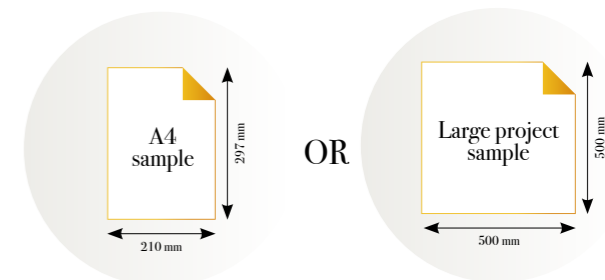

Muance portal

Login to our B2B webshop (portal.muance.eu) to order standard or custom sized murals. Don't have a login? Request access by filling out the form via portal.muance.eu/register. (Only available for businesses)

Standard specifications:

Size: 500 cm x 270 cm
All murals are printed by default with 50 cm panel widths, but can also be ordered using 100 cm wide panels if desired. (depending on material chosen below)

Print with your own sizes

This mural can be custom made to fit the dimensions of your wall.

Can be printed with these materials:

- Non-woven matt (50 cm panel) ☒
- Textured Vinyl (50 and 100 cm panels) ☒
- Textile (50 and 100 cm panels) ☒
- Metallic Gold (50 cm panel) ☐
- Metallic Copper (50 cm panel) ☐
- Metallic Silver (50 cm panel) ☐

PEACOCK FOREST

Reference nr: MU13040

50 CM PANEL 1	100 CM PANEL 2	150 CM PANEL 3	200 CM PANEL 4	250 CM PANEL 5	300 CM PANEL 6	350 CM PANEL 7	400 CM PANEL 8	450 CM PANEL 9	500 CM PANEL 10
100 CM PANEL 1		200 CM PANEL 2		300 CM PANEL 3		400 CM PANEL 4		500 CM PANEL 5	

Request a sample

Request a wallpaper sample for a more accurate representation of colors, textures and image quality. It is also advisable if you want to see the wallpaper on a metallic material. Samples can also be ordered through our online portal (portal.muance.eu).

Also available in these versions: