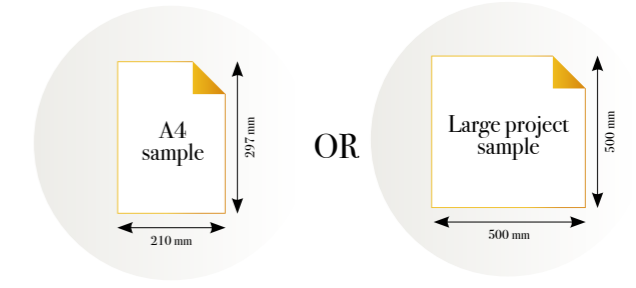

Muance portal

Login to our B2B webshop (portal.muance.eu) to order standard or custom sized murals
Don't have a login? Request access by filling out the form via portal.muance.eu/register.
(Only available for businesses)

Standard specifications:

Size: 500 cm x 270 cm
All murals are printed by default with 50 cm panel widths, but can also be ordered using 100 cm wide panels if desired.
(depending on material chosen below)

Print with your own sizes

This mural can be custom made to fit the dimensions of your wall.

Can be printed with these materials:

- Non-woven matt (50 cm panel) ☒
- Textured Vinyl (50 and 100 cm panels) ☒
- Textile (50 and 100 cm panels) ☒
- Metallic Gold (50 cm panel) ☒
- Metallic Copper (50 cm panel) ☐
- Metallic Silver (50 cm panel) ☐

IN THE SUN

Reference nr: MU13034

50 CM PANEL 1	100 CM PANEL 2	150 CM PANEL 3	200 CM PANEL 4	250 CM PANEL 5	300 CM PANEL 6	350 CM PANEL 7	400 CM PANEL 8	450 CM PANEL 9	500 CM PANEL 10
100 CM PANEL 1		200 CM PANEL 2		300 CM PANEL 3		400 CM PANEL 4		500 CM PANEL 5	

Request a sample

Request a wallpaper sample for a more accurate representation of colors, textures and image quality. It is also advisable if you want to see the wallpaper on a metallic material. Samples can also be ordered through our online portal (portal.muance.eu).

Also available in these versions:

*available on Silver