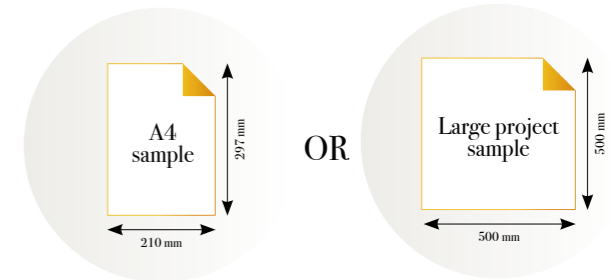

Muance portal

Login to our B2B webshop (portal.muance.eu) to order standard or custom sized murals
Don't have a login? Request access by filling out the form via portal.muance.eu/register.
(Only available for businesses)

Standard specifications:

Size: 500 cm x 270 cm
All murals are printed by default with 50 cm panel widths, but can also be ordered using 100 cm wide panels if desired.
(depending on material chosen below)

Print with your own sizes

This mural can be custom made to fit the dimensions of your wall.

Can be printed with these materials:

- Non-woven matt (50 cm panel) ☒
- Textured Vinyl (50 and 100 cm panels) ☒
- Textile (50 and 100 cm panels) ☒
- Metallic Gold (50 cm panel) ☒
- Metallic Copper (50 cm panel) ☐
- Metallic Silver (50 cm panel) ☐

HUNTING PARTY

Reference nr: MU13067

50 CM PANEL 1	100 CM PANEL 2	150 CM PANEL 3	200 CM PANEL 4	250 CM PANEL 5	300 CM PANEL 6	350 CM PANEL 7	400 CM PANEL 8	450 CM PANEL 9	500 CM PANEL 10
100 CM PANEL 1		200 CM PANEL 2		300 CM PANEL 3		400 CM PANEL 4		500 CM PANEL 5	

Request a sample

Request a wallpaper sample for a more accurate representation of colors, textures and image quality. It is also advisable if you want to see the wallpaper on a metallic material. Samples can also be ordered through our online portal (portal.muance.eu).

Also available in these versions:

*available on Silver