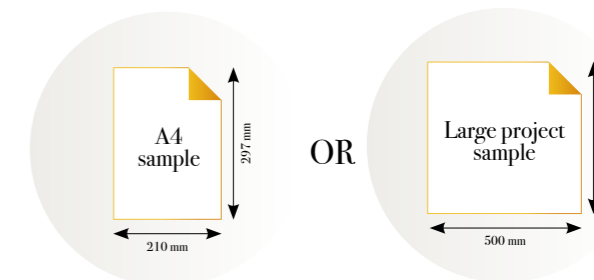

Request a sample

Request a wallpaper sample for a more accurate representation of colors, textures and image quality. It is also advisable if you want to see the wallpaper on a metallic material. Samples can also be ordered through our online portal (portal.muance.eu).