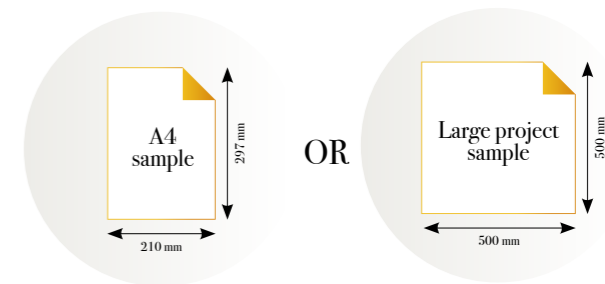

Muance portal

Login to our B2B webshop (portal.muance.eu) to order standard or custom sized murals
Don't have a login? Request access by filling out the form via portal.muance.eu/register.
(Only available for businesses)

Standard specifications:

Size: 500 cm x 270 cm
All murals are printed by default with 50 cm panel widths, but can also be ordered using 100 cm wide panels if desired.
(depending on material chosen below)

Print with your own sizes

This mural can be custom made to fit the dimensions of your wall.

Can be printed with these materials:

- Non-woven matt (50 cm panel) ☒
- Textured Vinyl (50 and 100 cm panels) ☒
- Textile (50 and 100 cm panels) ☒
- Metallic Gold (50 cm panel) ☐
- Metallic Copper (50 cm panel) ☐
- Metallic Silver (50 cm panel) ☐

SKULL CANDY

Reference nr: MU13046

50 CM PANEL 1	100 CM PANEL 2	150 CM PANEL 3	200 CM PANEL 4	250 CM PANEL 5	300 CM PANEL 6	350 CM PANEL 7	400 CM PANEL 8	450 CM PANEL 9	500 CM PANEL 10
100 CM PANEL 1		200 CM PANEL 2		300 CM PANEL 3		400 CM PANEL 4		500 CM PANEL 5	

Request a sample

Request a wallpaper sample for a more accurate representation of colors, textures and image quality. It is also advisable if you want to see the wallpaper on a metallic material. Samples can also be ordered through our online portal (portal.muance.eu).

Also available in these versions:

Reference nr: MU13047

*available on Gold

Reference nr: MU13048

*available on Gold