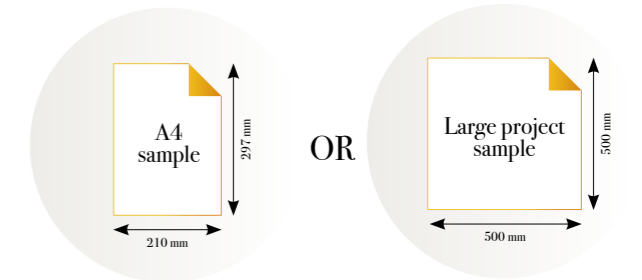

Request a sample

Request a wallpaper sample for a more accurate representation of colors, textures and image quality. It is also advisable if you want to see the wallpaper on a metallic material. Samples can also be ordered through our online portal (portal.muance.eu).