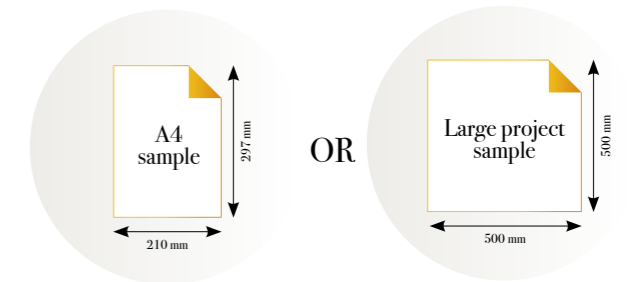

Muance portal

Login to our B2B webshop (portal.muance.eu) to order standard or custom sized murals
Don't have a login? Request access by filling out the form via portal.muance.eu/register.
(Only available for businesses)

Standard specifications:

Size: 500 cm x 270 cm
All murals are printed by default with 50 cm panel widths, but can also be ordered using 100 cm wide panels if desired.
(depending on material chosen below)

Print with your own sizes

This mural can be custom made to fit the dimensions of your wall.

Can be printed with these materials:

- Non-woven matt (50 cm panel) ☒
- Textured Vinyl (50 and 100 cm panels) ☒
- Textile (50 and 100 cm panels) ☒
- Metallic Gold (50 cm panel) ☒
- Metallic Copper (50 cm panel) ☐
- Metallic Silver (50 cm panel) ☐

KYOGO

Reference nr: MU13004

50 CM PANEL 1	100 CM PANEL 2	150 CM PANEL 3	200 CM PANEL 4	250 CM PANEL 5	300 CM PANEL 6	350 CM PANEL 7	400 CM PANEL 8	450 CM PANEL 9	500 CM PANEL 10
100 CM PANEL 1		200 CM PANEL 2		300 CM PANEL 3		400 CM PANEL 4		500 CM PANEL 5	

Request a sample

Request a wallpaper sample for a more accurate representation of colors, textures and image quality. It is also advisable if you want to see the wallpaper on a metallic material. Samples can also be ordered through our online portal (portal.muance.eu).

Also available in these versions: