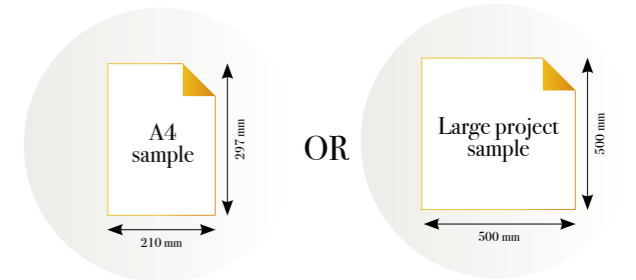

Muance portal

Login to our B2B webshop (portal.muance.eu) to order standard or custom sized murals
Don't have a login? Request access by filling out the form via portal.muance.eu/register.
(Only available for businesses)

Standard specifications:

Size: 500 cm x 270 cm
All murals are printed by default with 50 cm panel widths, but can also be ordered using 100 cm wide panels if desired.
(depending on material chosen below)

Print with your own sizes

This mural can be custom made to fit the dimensions of your wall.

Can be printed with these materials:

- Non-woven matt (50 cm panel) ☒
- Textured Vinyl (50 and 100 cm panels) ☒
- Textile (50 and 100 cm panels) ☒
- Metallic Gold (50 cm panel) ☒
- Metallic Copper (50 cm panel) ☐
- Metallic Silver (50 cm panel) ☐

ZEBRA'S PLAYGROUND

Reference nr: MU13073

50 CM PANEL 1	100 CM PANEL 2	150 CM PANEL 3	200 CM PANEL 4	250 CM PANEL 5	300 CM PANEL 6	350 CM PANEL 7	400 CM PANEL 8	450 CM PANEL 9	500 CM PANEL 10
100 CM PANEL 1		200 CM PANEL 2		300 CM PANEL 3		400 CM PANEL 4		500 CM PANEL 5	

Request a sample

Request a wallpaper sample for a more accurate representation of colors, textures and image quality. It is also advisable if you want to see the wallpaper on a metallic material. Samples can also be ordered through our online portal (portal.muance.eu).

Also available in these versions: