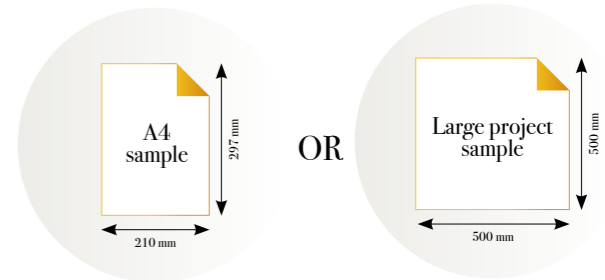

Muance portal

Login to our B2B webshop (portal.muance.eu) to order standard or custom sized murals
Don't have a login? Request access by filling out the form via portal.muance.eu/register.
(Only available for businesses)

Standard specifications:

Size: 500 cm x 270 cm
All murals are printed by default with 50 cm panel widths, but can also be ordered using 100 cm wide panels if desired.
(depending on material chosen below)

Print with your own sizes

This mural can be custom made to fit the dimensions of your wall.

Can be printed with these materials:

- Non-woven matt (50 cm panel) ☒
- Textured Vinyl (50 and 100 cm panels) ☒
- Textile (50 and 100 cm panels) ☒
- Metallic Gold (50 cm panel) ☐
- Metallic Copper (50 cm panel) ☐
- Metallic Silver (50 cm panel) ☐

FOSSILIZED

Reference nr: **MU13070**

50 CM PANEL 1	100 CM PANEL 2	150 CM PANEL 3	200 CM PANEL 4	250 CM PANEL 5	300 CM PANEL 6	350 CM PANEL 7	400 CM PANEL 8	450 CM PANEL 9	500 CM PANEL 10
100 CM PANEL 1		200 CM PANEL 2		300 CM PANEL 3		400 CM PANEL 4		500 CM PANEL 5	

Request a sample

Request a wallpaper sample for a more accurate representation of colors, textures and image quality. It is also advisable if you want to see the wallpaper on a metallic material. Samples can also be ordered through our online portal (portal.muance.eu).

Also available in these versions:

*available on Silver