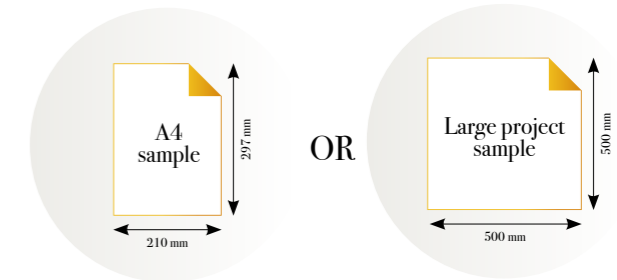

Muance portal

Login to our B2B webshop (portal.muance.eu) to order standard or custom sized murals
Don't have a login? Request access by filling out the form via portal.muance.eu/register.
(Only available for businesses)

Standard specifications:

Size: 500 cm x 270 cm
All murals are printed by default with 50 cm panel widths, but can also be ordered using 100 cm wide panels if desired.
(depending on material chosen below)

Print with your own sizes

This mural can be custom made to fit the dimensions of your wall.

Can be printed with these materials:

- Non-woven matt (50 cm panel) ☒
- Textured Vinyl (50 and 100 cm panels) ☒
- Textile (50 and 100 cm panels) ☒
- Metallic Gold (50 cm panel) ☒
- Metallic Copper (50 cm panel) ☐
- Metallic Silver (50 cm panel) ☐

MURRAY

Reference nr: **MU13028**

50 CM PANEL 1	100 CM PANEL 2	150 CM PANEL 3	200 CM PANEL 4	250 CM PANEL 5	300 CM PANEL 6	350 CM PANEL 7	400 CM PANEL 8	450 CM PANEL 9	500 CM PANEL 10
100 CM PANEL 1		200 CM PANEL 2		300 CM PANEL 3		400 CM PANEL 4		500 CM PANEL 5	

Request a sample

Request a wallpaper sample for a more accurate representation of colors, textures and image quality. It is also advisable if you want to see the wallpaper on a metallic material. Samples can also be ordered through our online portal (portal.muance.eu).

Also available in these versions:

Reference nr: **MU13029**

Reference nr: **MU13030**