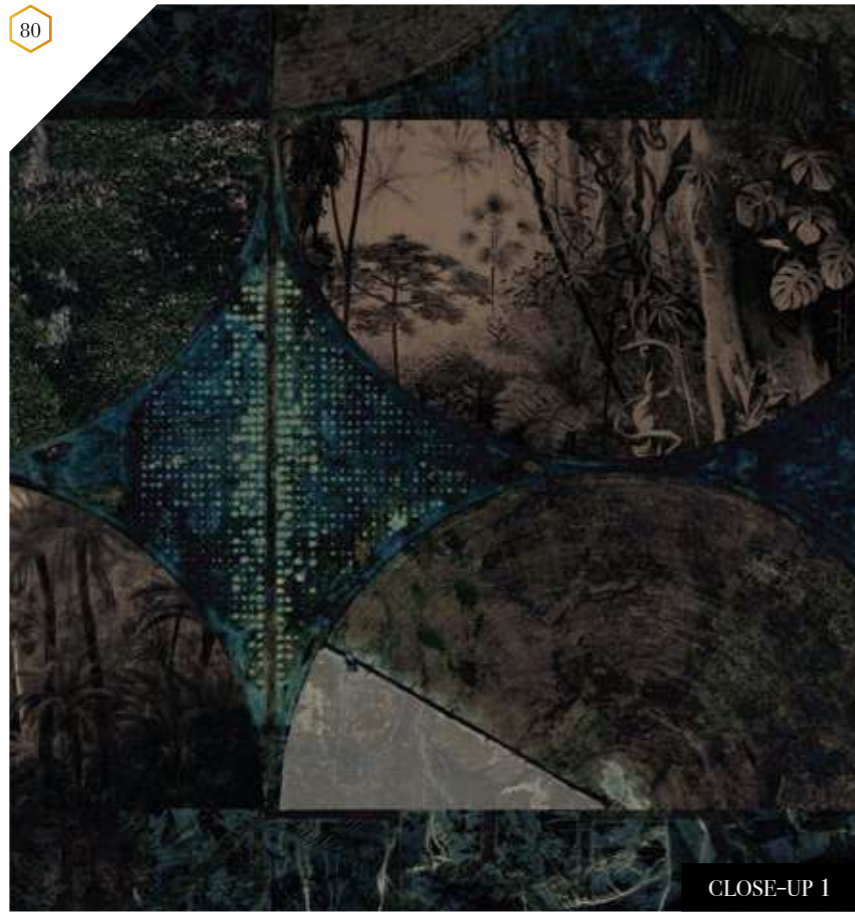

Also available in these versions:

Reference nr: MU13041

Reference nr: MU13042

MUANCE

“LOOK AT USUAL THINGS WITH UNUSUAL EYES.”

—Vico Magistretti

CLOSE-UP 1

Muance portal