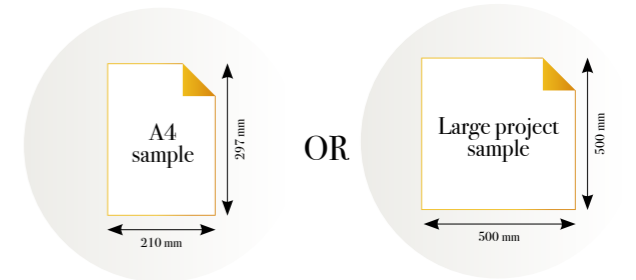

Muance portal

Login to our B2B webshop (portal.muance.eu) to order standard or custom sized murals
Don't have a login? Request access by filling out the form via portal.muance.eu/register.
(Only available for businesses)

Standard specifications:

Size: 500 cm x 270 cm
All murals are printed by default with 50 cm panel widths, but can also be ordered using 100 cm wide panels if desired.
(depending on material chosen below)

Print with your own sizes

This mural can be custom made to fit the dimensions of your wall.

Can be printed with these materials:

- Non-woven matt (50 cm panel) ☒
- Textured Vinyl (50 and 100 cm panels) ☒
- Textile (50 and 100 cm panels) ☒
- Metallic Gold (50 cm panel) ☒
- Metallic Copper (50 cm panel) ☐
- Metallic Silver (50 cm panel) ☐

MAGARI

Reference nr: MU13013

50 CM PANEL 1	100 CM PANEL 2	150 CM PANEL 3	200 CM PANEL 4	250 CM PANEL 5	300 CM PANEL 6	350 CM PANEL 7	400 CM PANEL 8	450 CM PANEL 9	500 CM PANEL 10
100 CM PANEL 1		200 CM PANEL 2		300 CM PANEL 3		400 CM PANEL 4		500 CM PANEL 5	

Request a sample

Request a wallpaper sample for a more accurate representation of colors, textures and image quality. It is also advisable if you want to see the wallpaper on a metallic material. Samples can also be ordered through our online portal (portal.muance.eu).

Also available in these versions:

*Not available on Gold

*Not available on Gold