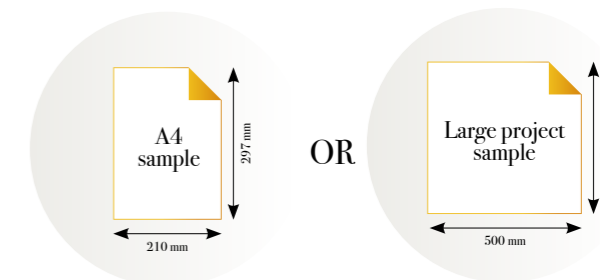

Muance portal

Login to our B2B webshop (portal.muance.eu) to order standard or custom sized murals
Don't have a login? Request access by filling out the form via portal.muance.eu/register.
(Only available for businesses)

Standard specifications:

Size: 500 cm x 270 cm
All murals are printed by default with 50 cm panel widths, but can also be ordered using 100 cm wide panels if desired.
(depending on material chosen below)

Print with your own sizes

This mural can be custom made to fit the dimensions of your wall.

Can be printed with these materials:

- Non-woven matt (50 cm panel) ☒
- Textured Vinyl (50 and 100 cm panels) ☒
- Textile (50 and 100 cm panels) ☒
- Metallic Gold (50 cm panel) ☒
- Metallic Copper (50 cm panel) ☐
- Metallic Silver (50 cm panel) ☐

CHERRY FLIGHT

Reference nr: MU13049

Request a sample

Request a wallpaper sample for a more accurate representation of colors, textures and image quality. It is also advisable if you want to see the wallpaper on a metallic material. Samples can also be ordered through our online portal (portal.muance.eu).

Also available in these versions:

*available on Silver (not gold)