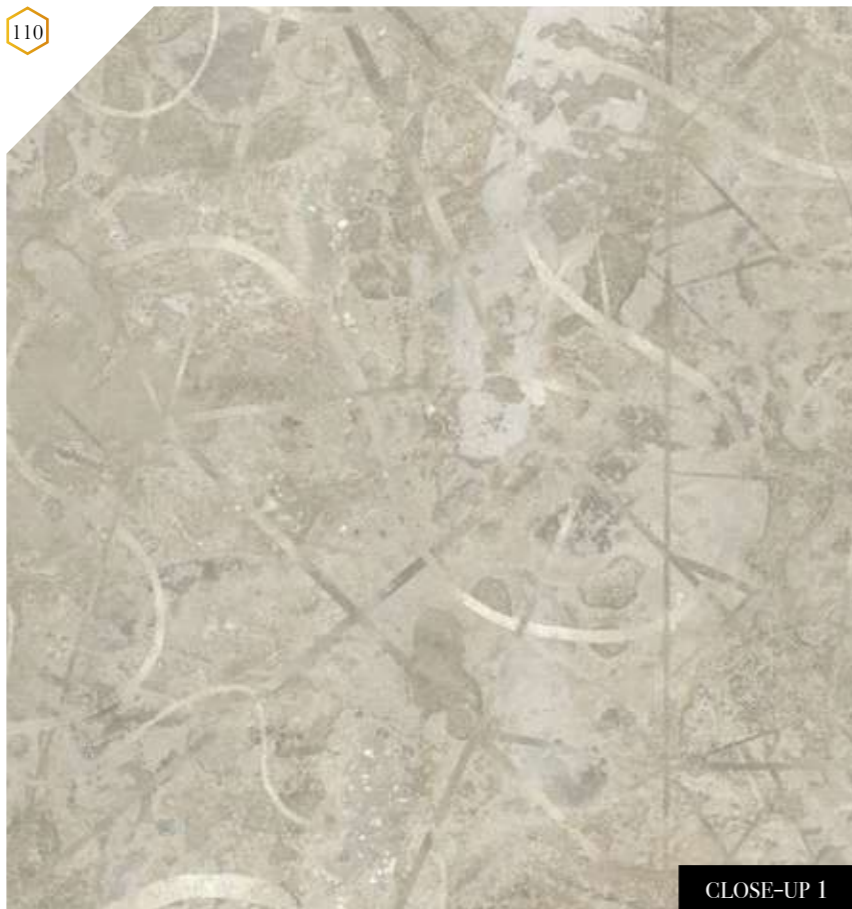

Muance portal

Login to our B2B webshop (portal.muance.eu) to order standard or custom sized murals
Don't have a login? Request access by filling out the form via portal.muance.eu/register.
(Only available for businesses)

Standard specifications:

Size: 500 cm x 270 cm
All murals are printed by default with 50 cm panel widths, but can also be ordered using 100 cm wide panels if desired.
(depending on material chosen below)

Print with your own sizes

This mural can be custom made to fit the dimensions of your wall.

Can be printed with these materials:

- Non-woven matt (50 cm panel) ☒
- Textured Vinyl (50 and 100 cm panels) ☒
- Textile (50 and 100 cm panels) ☒
- Metallic Gold (50 cm panel) ☐
- Metallic Copper (50 cm panel) ☐
- Metallic Silver (50 cm panel) ☐