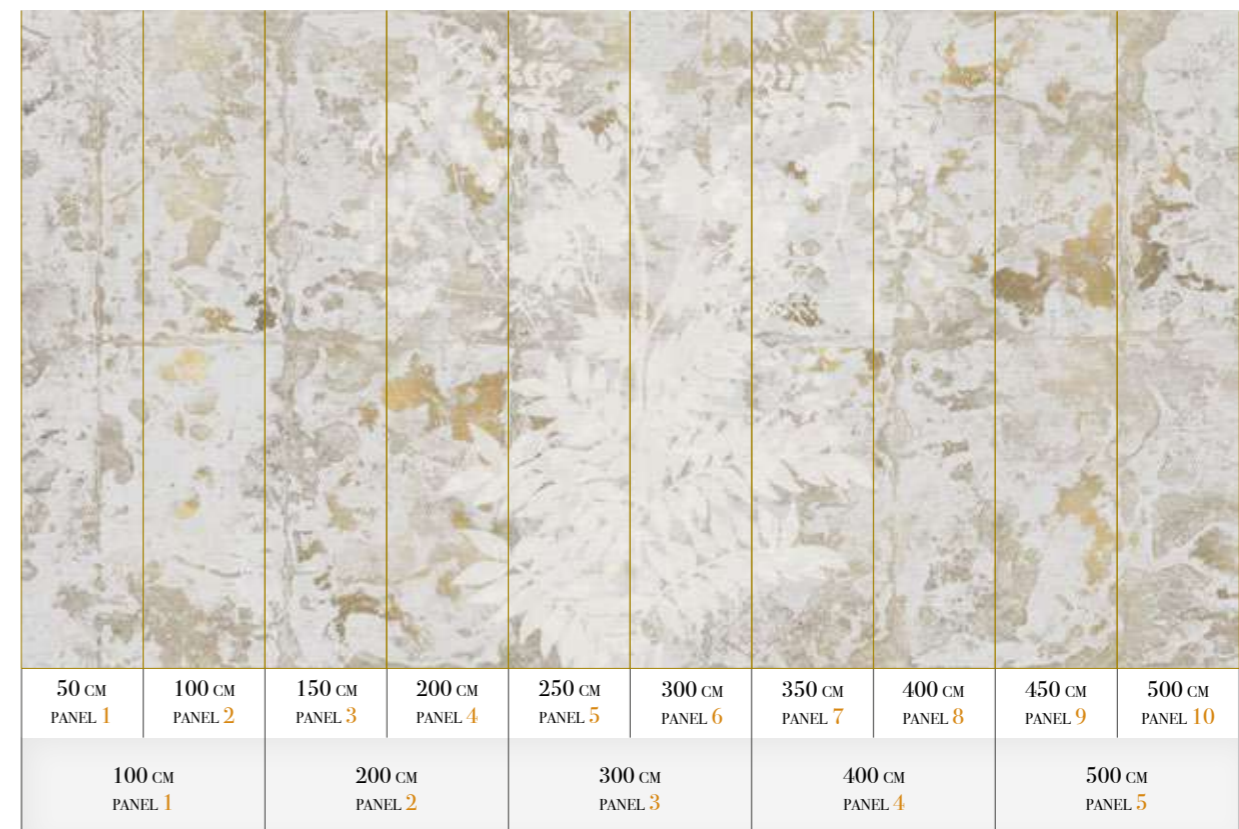

PATINA GOLD

Reference nr: [MU13037](#)

270 cm height

Request a sample

Request a wallpaper sample for a more accurate representation of colors, textures and image quality. It is also advisable if you want to see the wallpaper on a metallic material. Samples can also be ordered through our online portal (portal.muance.eu).