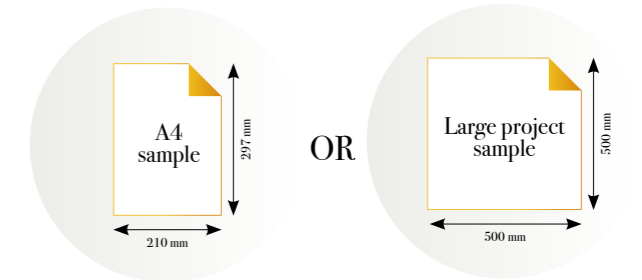

Muance portal

Login to our B2B webshop (portal.muance.eu) to order standard or custom sized murals
Don't have a login? Request access by filling out the form via portal.muance.eu/register.
(Only available for businesses)

Standard specifications:

Size: 500 cm x 270 cm
All murals are printed by default with 50 cm panel widths, but can also be ordered using 100 cm wide panels if desired.
(depending on material chosen below)

Print with your own sizes

This mural can be custom made to fit the dimensions of your wall.

Can be printed with these materials:

- Non-woven matt (50 cm panel) ☒
- Textured Vinyl (50 and 100 cm panels) ☒
- Textile (50 and 100 cm panels) ☒
- Metallic Gold (50 cm panel) ☐
- Metallic Copper (50 cm panel) ☐
- Metallic Silver (50 cm panel) ☐

CORAL ON THE WALL

Reference nr: MU13094

50 CM PANEL 1	100 CM PANEL 2	150 CM PANEL 3	200 CM PANEL 4	250 CM PANEL 5	300 CM PANEL 6	350 CM PANEL 7	400 CM PANEL 8	450 CM PANEL 9	500 CM PANEL 10
100 CM PANEL 1		200 CM PANEL 2		300 CM PANEL 3		400 CM PANEL 4		500 CM PANEL 5	

Request a sample

Request a wallpaper sample for a more accurate representation of colors, textures and image quality. It is also advisable if you want to see the wallpaper on a metallic material. Samples can also be ordered through our online portal (portal.muance.eu).

Also available in these versions:

*available on Silver