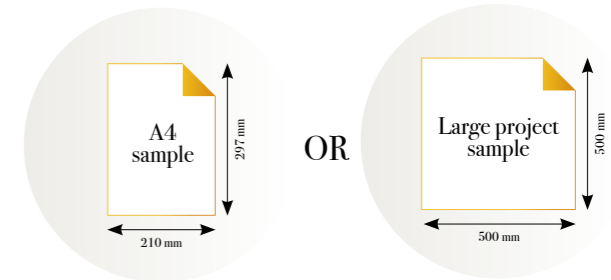

Muance portal

Login to our B2B webshop (portal.muance.eu) to order standard or custom sized murals
Don't have a login? Request access by filling out the form via portal.muance.eu/register.
(Only available for businesses)

Standard specifications:

Size: 500 cm x 270 cm
All murals are printed by default with 50 cm panel widths, but can also be ordered using 100 cm wide panels if desired.
(depending on material chosen below)

Print with your own sizes

This mural can be custom made to fit the dimensions of your wall.

Can be printed with these materials:

- Non-woven matt (50 cm panel) ☒
- Textured Vinyl (50 and 100 cm panels) ☒
- Textile (50 and 100 cm panels) ☒
- Metallic Gold (50 cm panel) ☒
- Metallic Copper (50 cm panel) ☐
- Metallic Silver (50 cm panel) ☐

CRANES IN LOVE

Reference nr: MU13088

50 CM PANEL 1	100 CM PANEL 2	150 CM PANEL 3	200 CM PANEL 4	250 CM PANEL 5	300 CM PANEL 6	350 CM PANEL 7	400 CM PANEL 8	450 CM PANEL 9	500 CM PANEL 10
100 CM PANEL 1		200 CM PANEL 2		300 CM PANEL 3		400 CM PANEL 4		500 CM PANEL 5	

Request a sample

Request a wallpaper sample for a more accurate representation of colors, textures and image quality. It is also advisable if you want to see the wallpaper on a metallic material. Samples can also be ordered through our online portal (portal.muance.eu).

Also available in these versions:

*available on Silver