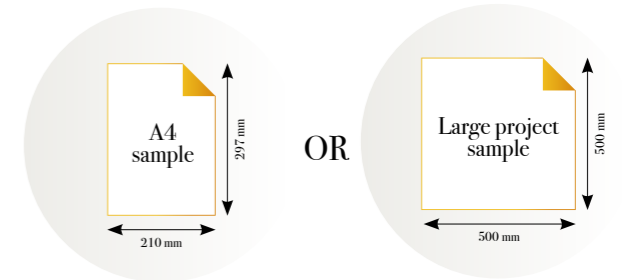

Muance portal

Login to our B2B webshop (portal.muance.eu) to order standard or custom sized murals
Don't have a login? Request access by filling out the form via portal.muance.eu/register.
(Only available for businesses)

Standard specifications:

Size: 500 cm x 270 cm
All murals are printed by default with 50 cm panel widths, but can also be ordered using 100 cm wide panels if desired.
(depending on material chosen below)

Print with your own sizes

This mural can be custom made to fit the dimensions of your wall.

Can be printed with these materials:

- Non-woven matt (50 cm panel) ☒
- Textured Vinyl (50 and 100 cm panels) ☒
- Textile (50 and 100 cm panels) ☒
- Metallic Gold (50 cm panel) ☐
- Metallic Copper (50 cm panel) ☐
- Metallic Silver (50 cm panel) ☐

CORAL GROVE

Reference nr: [MU13076](#)

50 CM PANEL 1	100 CM PANEL 2	150 CM PANEL 3	200 CM PANEL 4	250 CM PANEL 5	300 CM PANEL 6	350 CM PANEL 7	400 CM PANEL 8	450 CM PANEL 9	500 CM PANEL 10
100 CM PANEL 1		200 CM PANEL 2		300 CM PANEL 3		400 CM PANEL 4		500 CM PANEL 5	

Request a sample

Request a wallpaper sample for a more accurate representation of colors, textures and image quality. It is also advisable if you want to see the wallpaper on a metallic material. Samples can also be ordered through our online portal (portal.muance.eu).

Also available in these versions:

*available on Gold

*available on Gold