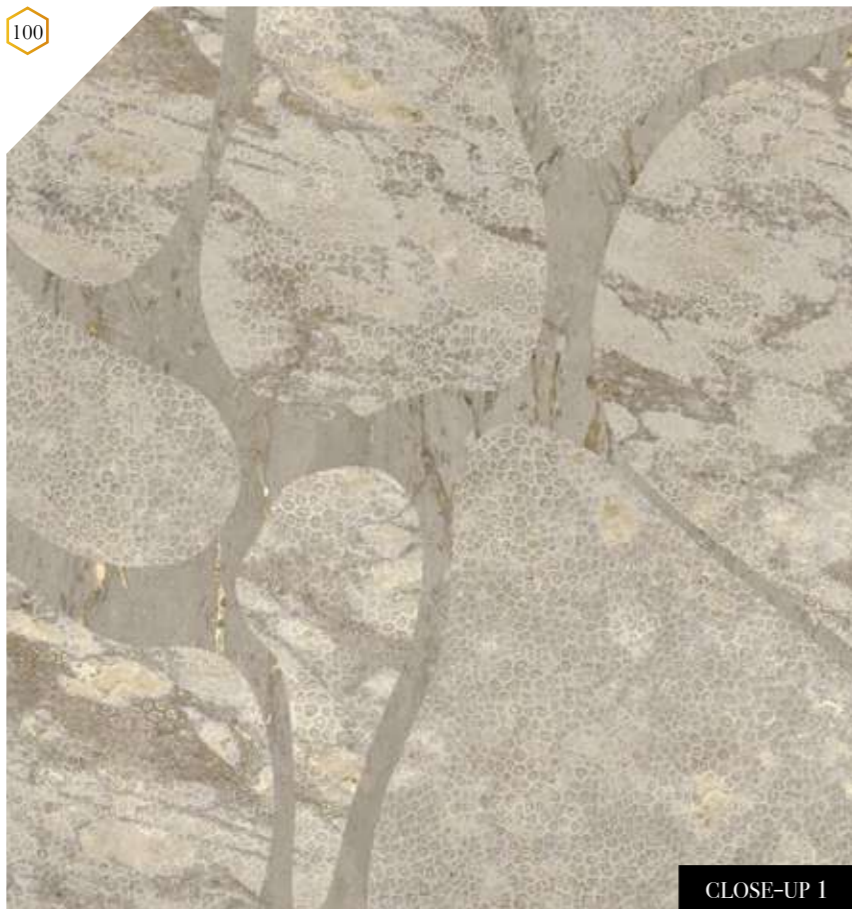

Also available in these versions:

Reference nr: [MU13053](#)

Reference nr: [MU13054](#)

MUANCE

CLOSE-UP 1

Muance portal

Login to our B2B webshop (portal.muance.eu) to order standard or custom sized murals
 Don't have a login? Request access by filling out the form via portal.muance.eu/register.
(Only available for businesses)