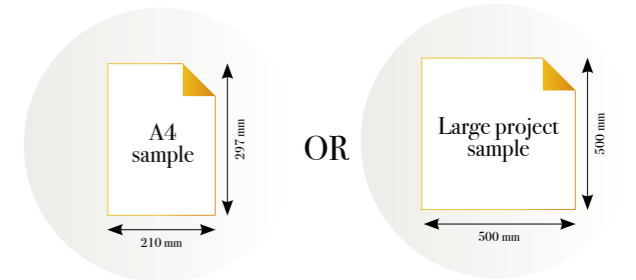

Request a sample

Request a wallpaper sample for a more accurate representation of colors, textures and image quality. It is also advisable if you want to see the wallpaper on a metallic material. Samples can also be ordered through our online portal (portal.muance.eu).