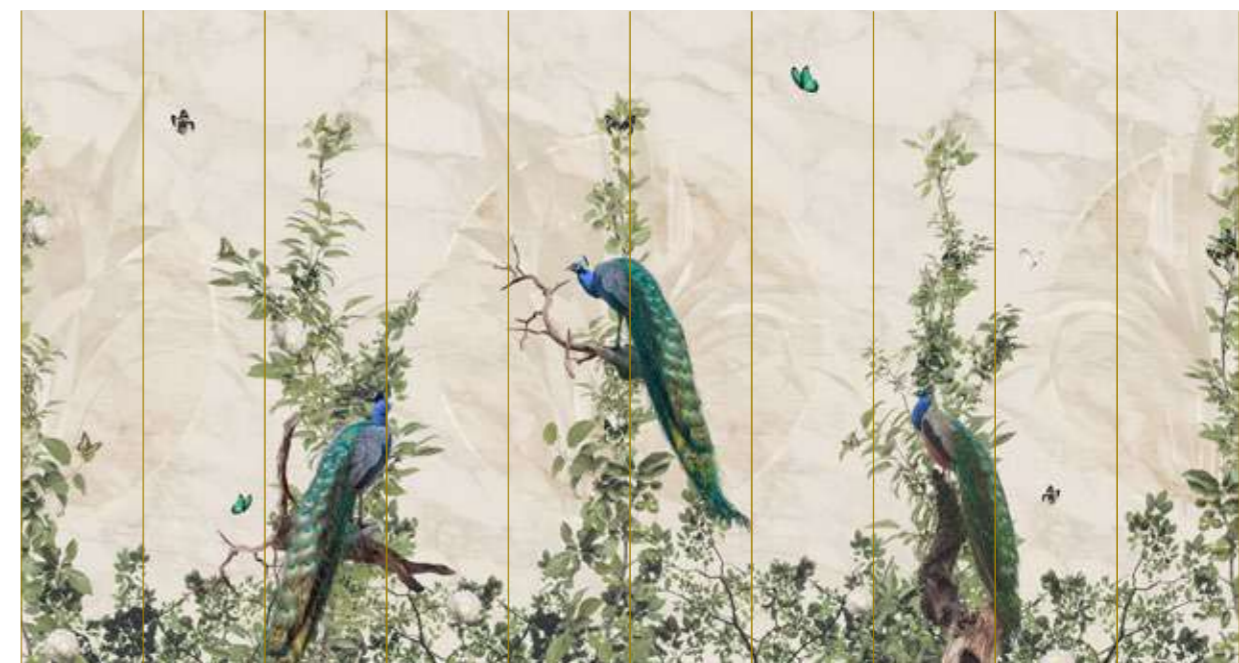

PEACOCK FOREST

Reference nr: MU13040

270 cm height

50 CM PANEL 1	100 CM PANEL 2	150 CM PANEL 3	200 CM PANEL 4	250 CM PANEL 5	300 CM PANEL 6	350 CM PANEL 7	400 CM PANEL 8	450 CM PANEL 9	500 CM PANEL 10
100 CM PANEL 1		200 CM PANEL 2		300 CM PANEL 3		400 CM PANEL 4		500 CM PANEL 5	

Request a sample

Request a wallpaper sample for a more accurate representation of colors, textures and image quality. It is also advisable if you want to see the wallpaper on a metallic material. Samples can also be ordered through our online portal (portal.muance.eu).