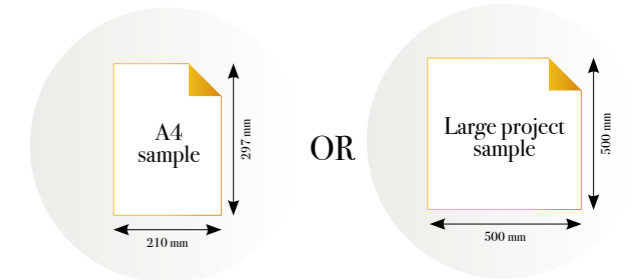

Muance portal

Login to our B2B webshop (portal.muance.eu) to order standard or custom sized murals
Don't have a login? Request access by filling out the form via portal.muance.eu/register.
(Only available for businesses)

Standard specifications:

Size: 500 cm x 270 cm
All murals are printed by default with 50 cm panel widths, but can also be ordered using 100 cm wide panels if desired.
(depending on material chosen below)

Print with your own sizes

This mural can be custom made to fit the dimensions of your wall.

Can be printed with these materials:

- Non-woven matt (50 cm panel) ☒
- Textured Vinyl (50 and 100 cm panels) ☒
- Textile (50 and 100 cm panels) ☒
- Metallic Gold (50 cm panel) ☒
- Metallic Copper (50 cm panel) ☐
- Metallic Silver (50 cm panel) ☐

MAISON MUANCE

Reference nr: **MU13031**

50 CM PANEL 1	100 CM PANEL 2	150 CM PANEL 3	200 CM PANEL 4	250 CM PANEL 5	300 CM PANEL 6	350 CM PANEL 7	400 CM PANEL 8	450 CM PANEL 9	500 CM PANEL 10
100 CM PANEL 1		200 CM PANEL 2		300 CM PANEL 3		400 CM PANEL 4		500 CM PANEL 5	

Request a sample

Request a wallpaper sample for a more accurate representation of colors, textures and image quality. It is also advisable if you want to see the wallpaper on a metallic material. Samples can also be ordered through our online portal (portal.muance.eu).

Also available in these versions:

*Not available on Gold

*available on Silver