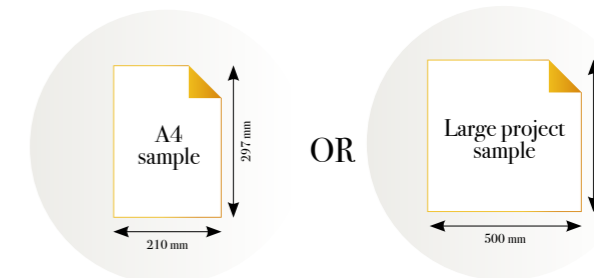

Request a sample

Request a wallpaper sample for a more accurate representation of colors, textures and image quality. It is also advisable if you want to see the wallpaper on a metallic material. Samples can also be ordered through our online portal (portal.muance.eu).