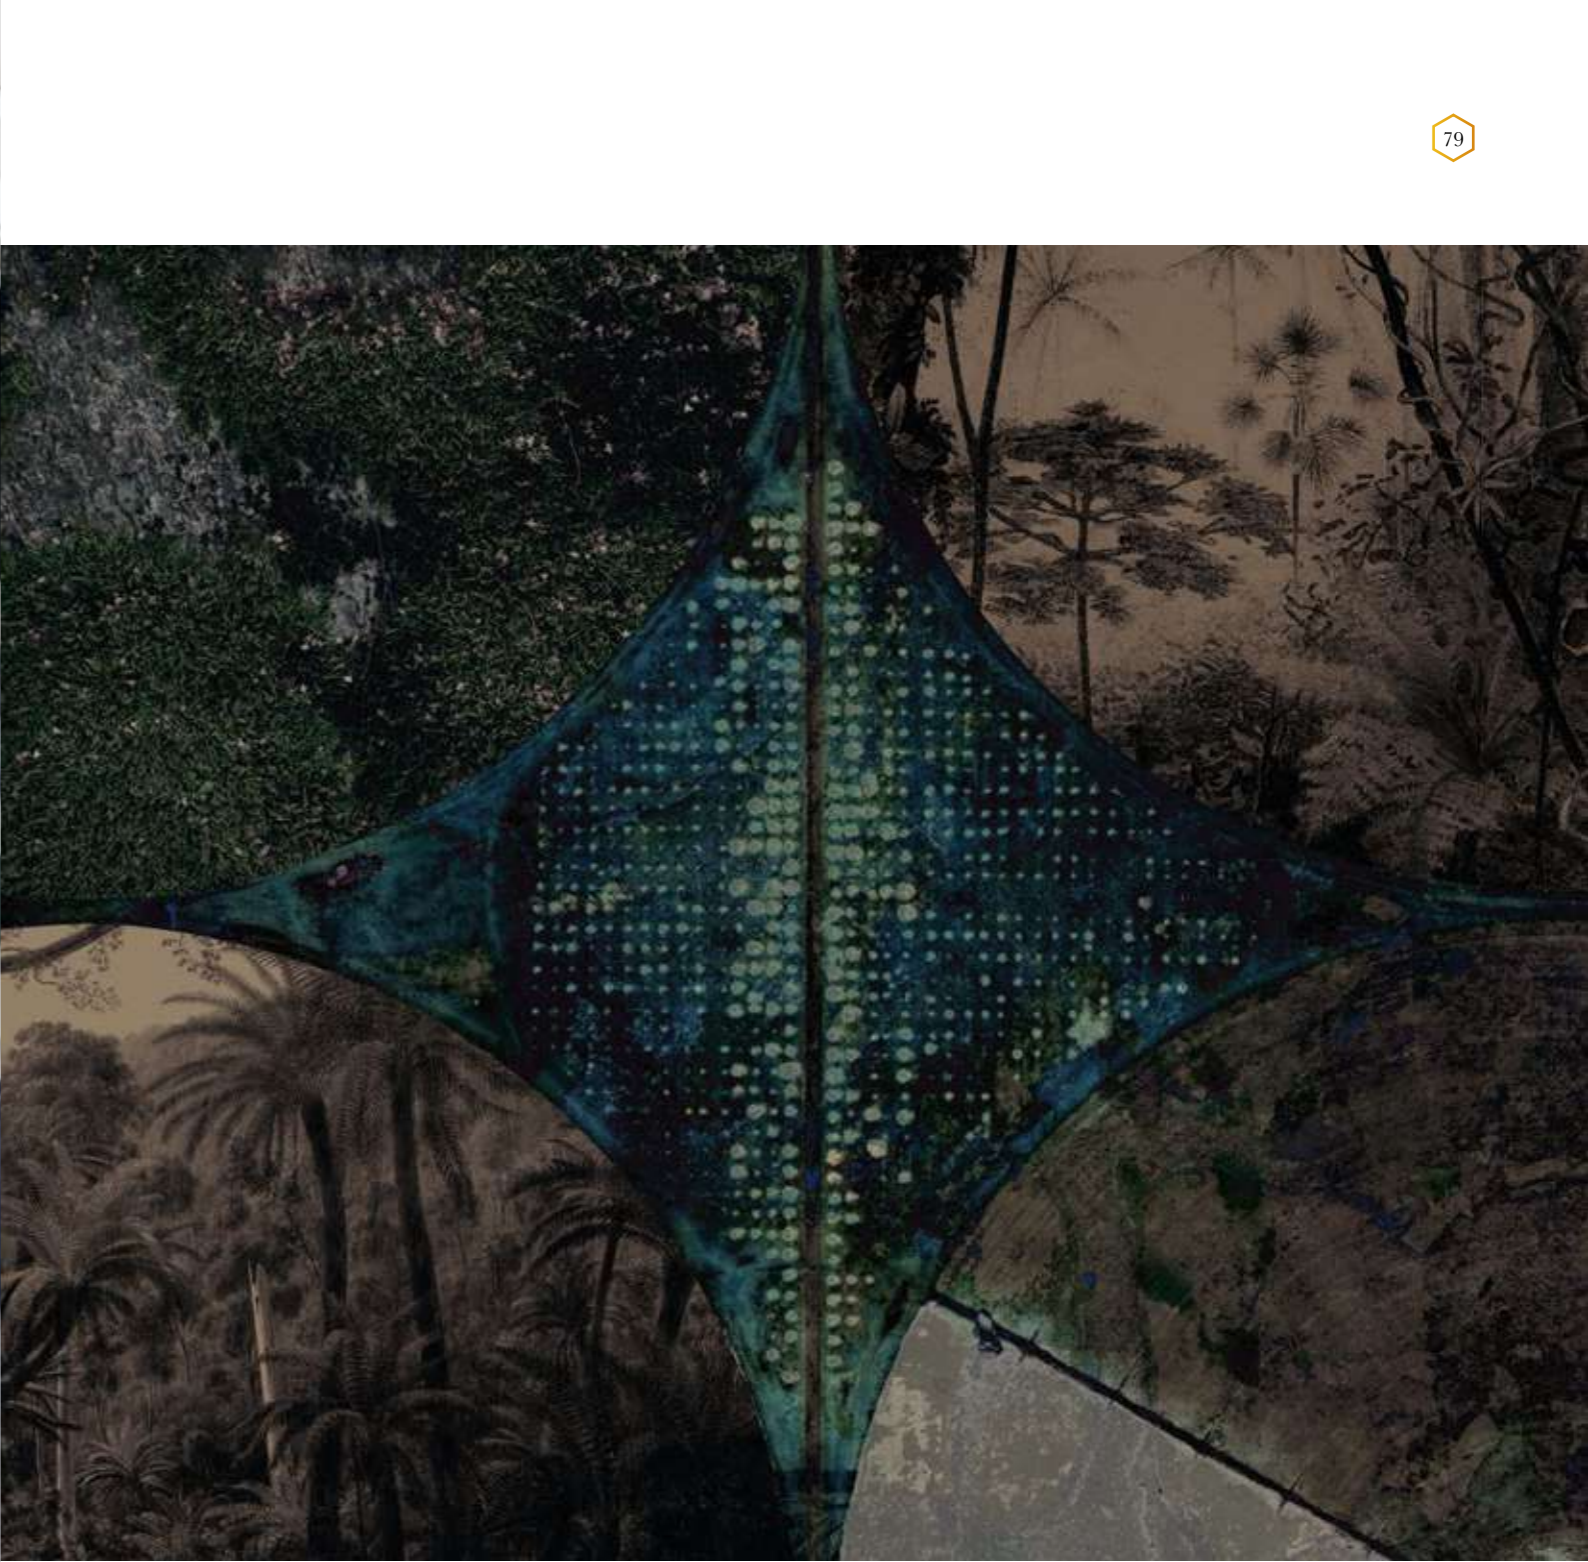

Also available in these versions:

Reference nr: MU13041

Reference nr: MU13042

MUANCE

“LOOK AT USUAL THINGS WITH UNUSUAL EYES.”

—Vico Magistretti

CLOSE-UP 1

Muance portal