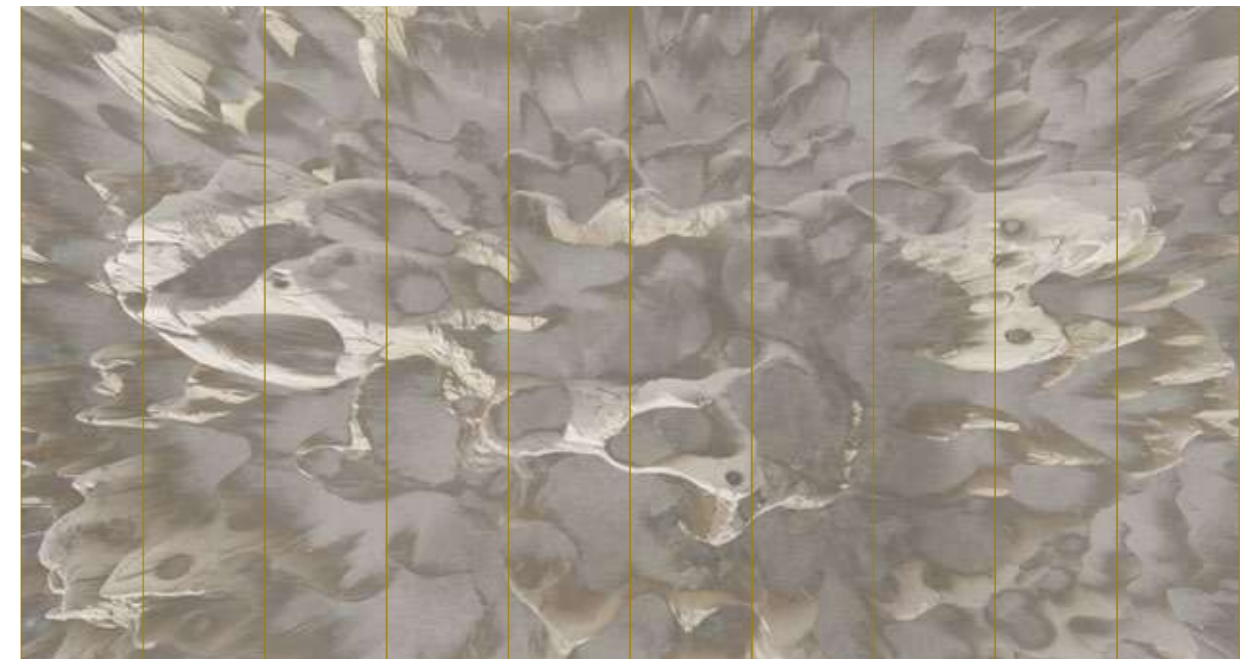

CORAL ON THE WALL

Reference nr: MU13094

270 cm height

50 CM PANEL 1	100 CM PANEL 2	150 CM PANEL 3	200 CM PANEL 4	250 CM PANEL 5	300 CM PANEL 6	350 CM PANEL 7	400 CM PANEL 8	450 CM PANEL 9	500 CM PANEL 10
100 CM PANEL 1		200 CM PANEL 2		300 CM PANEL 3		400 CM PANEL 4		500 CM PANEL 5	

Request a sample

Request a wallpaper sample for a more accurate representation of colors, textures and image quality. It is also advisable if you want to see the wallpaper on a metallic material. Samples can also be ordered through our online portal (portal.muance.eu).