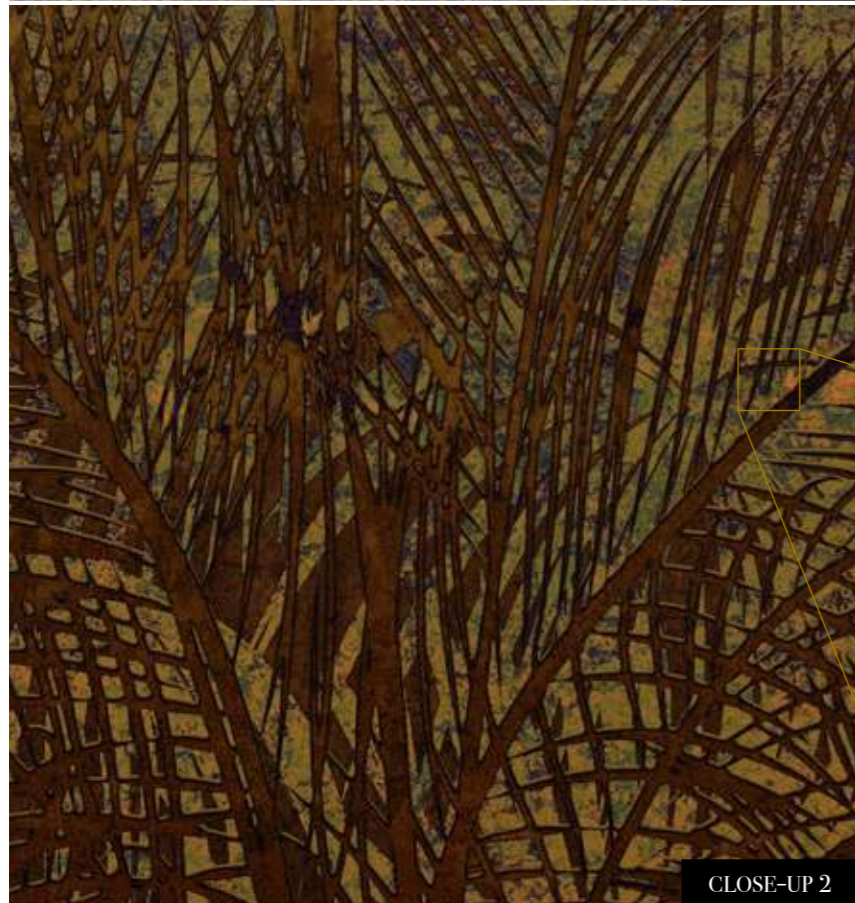

Can be printed with these materials:

- Non-woven matt (50 cm panel) ☒
- Textured Vinyl (50 and 100 cm panels) ☒
- Textile (50 and 100 cm panels) ☒
- Metallic Gold (50 cm panel) ☐
- Metallic Copper (50 cm panel) ☐
- Metallic Silver (50 cm panel) ☐