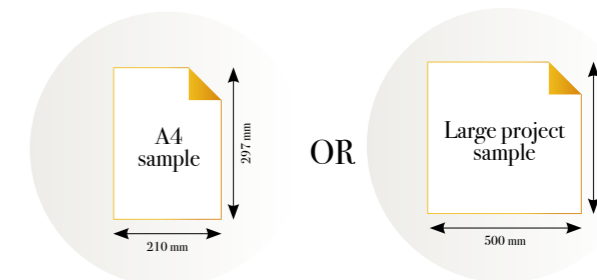

Muance portal

Login to our B2B webshop (portal.muance.eu) to order standard or custom sized murals
Don't have a login? Request access by filling out the form via portal.muance.eu/register.
(Only available for businesses)

Standard specifications:

Size: 500 cm x 270 cm
All murals are printed by default with 50 cm panel widths, but can also be ordered using 100 cm wide panels if desired.
(depending on material chosen below)

Print with your own sizes

This mural can be custom made to fit the dimensions of your wall.

Can be printed with these materials:

- Non-woven matt (50 cm panel) ☒
- Textured Vinyl (50 and 100 cm panels) ☒
- Textile (50 and 100 cm panels) ☒
- Metallic Gold (50 cm panel) ☒
- Metallic Copper (50 cm panel) ☐
- Metallic Silver (50 cm panel) ☐

PATINA GOLD

Reference nr: [MU13037](#)

Request a sample

Request a wallpaper sample for a more accurate representation of colors, textures and image quality. It is also advisable if you want to see the wallpaper on a metallic material. Samples can also be ordered through our online portal (portal.muance.eu).

Also available in these versions: