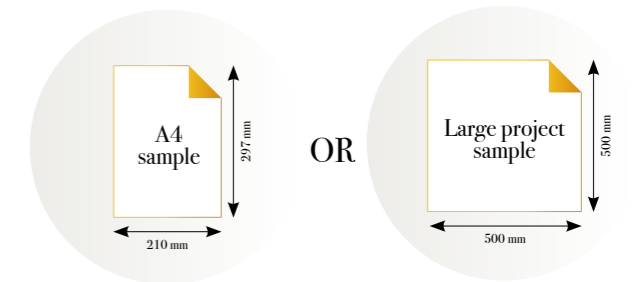

Muance portal

Login to our B2B webshop (portal.muance.eu) to order standard or custom sized murals
Don't have a login? Request access by filling out the form via portal.muance.eu/register.
(Only available for businesses)

Standard specifications:

Size: 500 cm x 270 cm
All murals are printed by default with 50 cm panel widths, but can also be ordered using 100 cm wide panels if desired.
(depending on material chosen below)

Print with your own sizes

This mural can be custom made to fit the dimensions of your wall.

Can be printed with these materials:

- Non-woven matt (50 cm panel) ☒
- Textured Vinyl (50 and 100 cm panels) ☒
- Textile (50 and 100 cm panels) ☒
- Metallic Gold (50 cm panel) ☐
- Metallic Copper (50 cm panel) ☐
- Metallic Silver (50 cm panel) ☐

ESCAPE TO BALI

Reference nr: **MU13019**

50 CM PANEL 1	100 CM PANEL 2	150 CM PANEL 3	200 CM PANEL 4	250 CM PANEL 5	300 CM PANEL 6	350 CM PANEL 7	400 CM PANEL 8	450 CM PANEL 9	500 CM PANEL 10
100 CM PANEL 1		200 CM PANEL 2		300 CM PANEL 3		400 CM PANEL 4		500 CM PANEL 5	

Request a sample

Request a wallpaper sample for a more accurate representation of colors, textures and image quality. It is also advisable if you want to see the wallpaper on a metallic material. Samples can also be ordered through our online portal (portal.muance.eu).

Also available in these versions:

Reference nr: **MU13020**

*available on Silver

Reference nr: **MU13021**