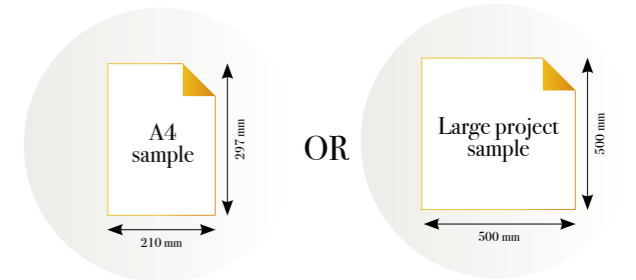

Muance portal

Login to our B2B webshop (portal.muance.eu) to order standard or custom sized murals
Don't have a login? Request access by filling out the form via portal.muance.eu/register.
(Only available for businesses)

Standard specifications:

Size: 500 cm x 270 cm
All murals are printed by default with 50 cm panel widths, but can also be ordered using 100 cm wide panels if desired.
(depending on material chosen below)

Print with your own sizes

This mural can be custom made to fit the dimensions of your wall.

Can be printed with these materials:

- Non-woven matt (50 cm panel) ☒
- Textured Vinyl (50 and 100 cm panels) ☒
- Textile (50 and 100 cm panels) ☒
- Metallic Gold (50 cm panel) ☐
- Metallic Copper (50 cm panel) ☐
- Metallic Silver (50 cm panel) ☐

BANBURY LANE

Reference nr: [MU13043](#)

50 CM PANEL 1	100 CM PANEL 2	150 CM PANEL 3	200 CM PANEL 4	250 CM PANEL 5	300 CM PANEL 6	350 CM PANEL 7	400 CM PANEL 8	450 CM PANEL 9	500 CM PANEL 10
100 CM PANEL 1		200 CM PANEL 2		300 CM PANEL 3		400 CM PANEL 4		500 CM PANEL 5	

Request a sample

Request a wallpaper sample for a more accurate representation of colors, textures and image quality. It is also advisable if you want to see the wallpaper on a metallic material. Samples can also be ordered through our online portal (portal.muance.eu).

Also available in these versions: