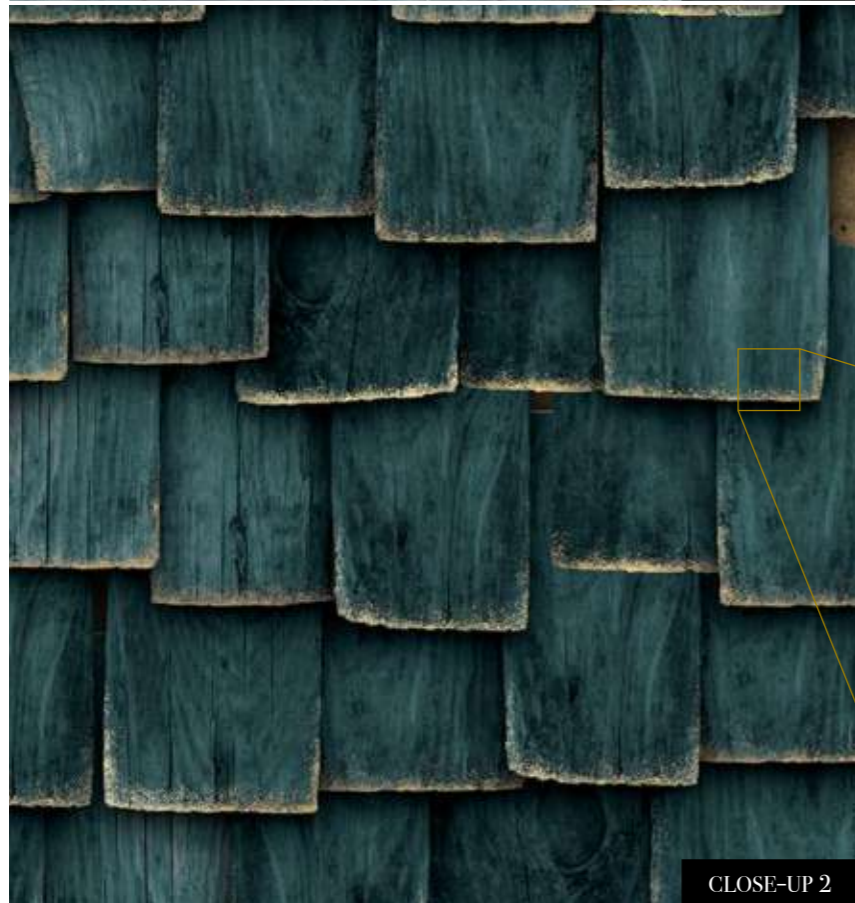

Can be printed with these materials:

- Non-woven matt (50 cm panel) ☒
- Textured Vinyl (50 and 100 cm panels) ☒
- Textile (50 and 100 cm panels) ☒
- Metallic Gold (50 cm panel) ☒
- Metallic Copper (50 cm panel) ☐
- Metallic Silver (50 cm panel) ☐