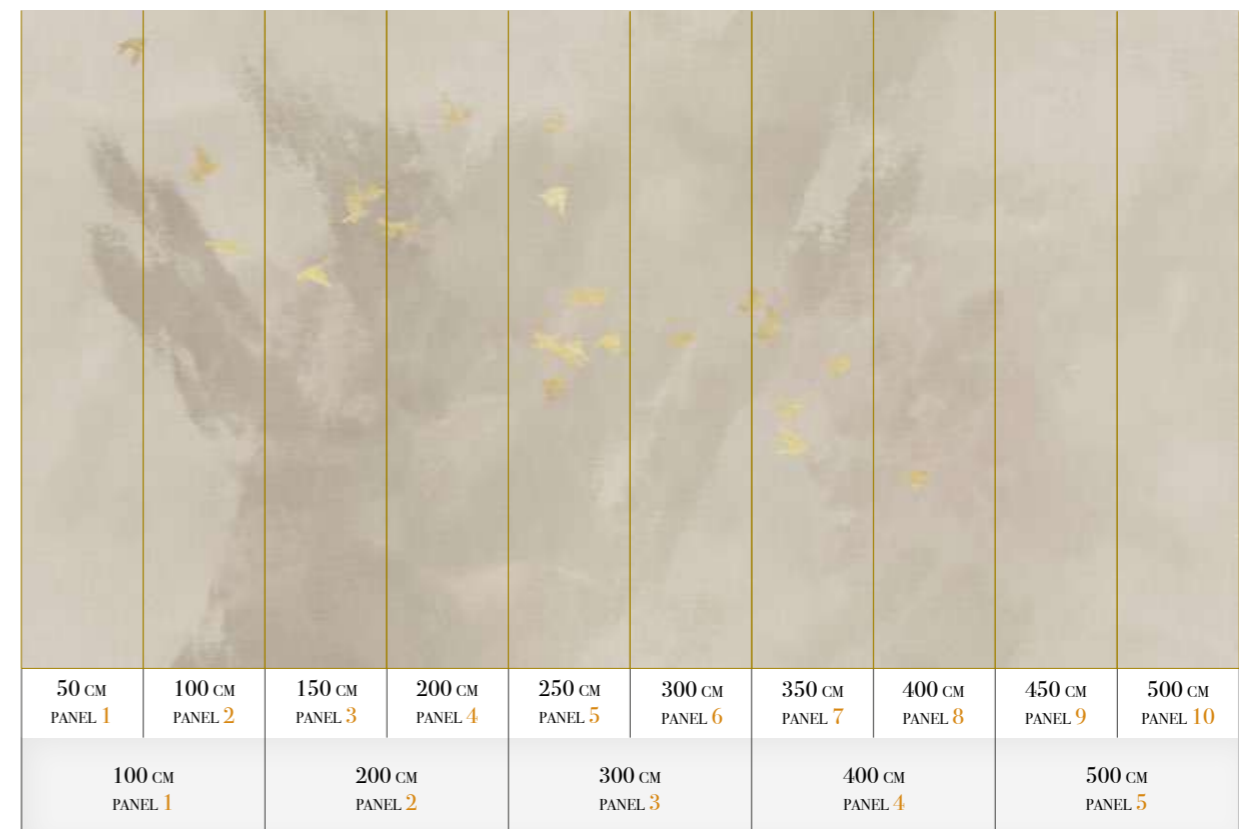

CHERRY FLIGHT

Reference nr: MU13049

270 cm height

Request a sample

Request a wallpaper sample for a more accurate representation of colors, textures and image quality. It is also advisable if you want to see the wallpaper on a metallic material. Samples can also be ordered through our online portal (portal.muance.eu).