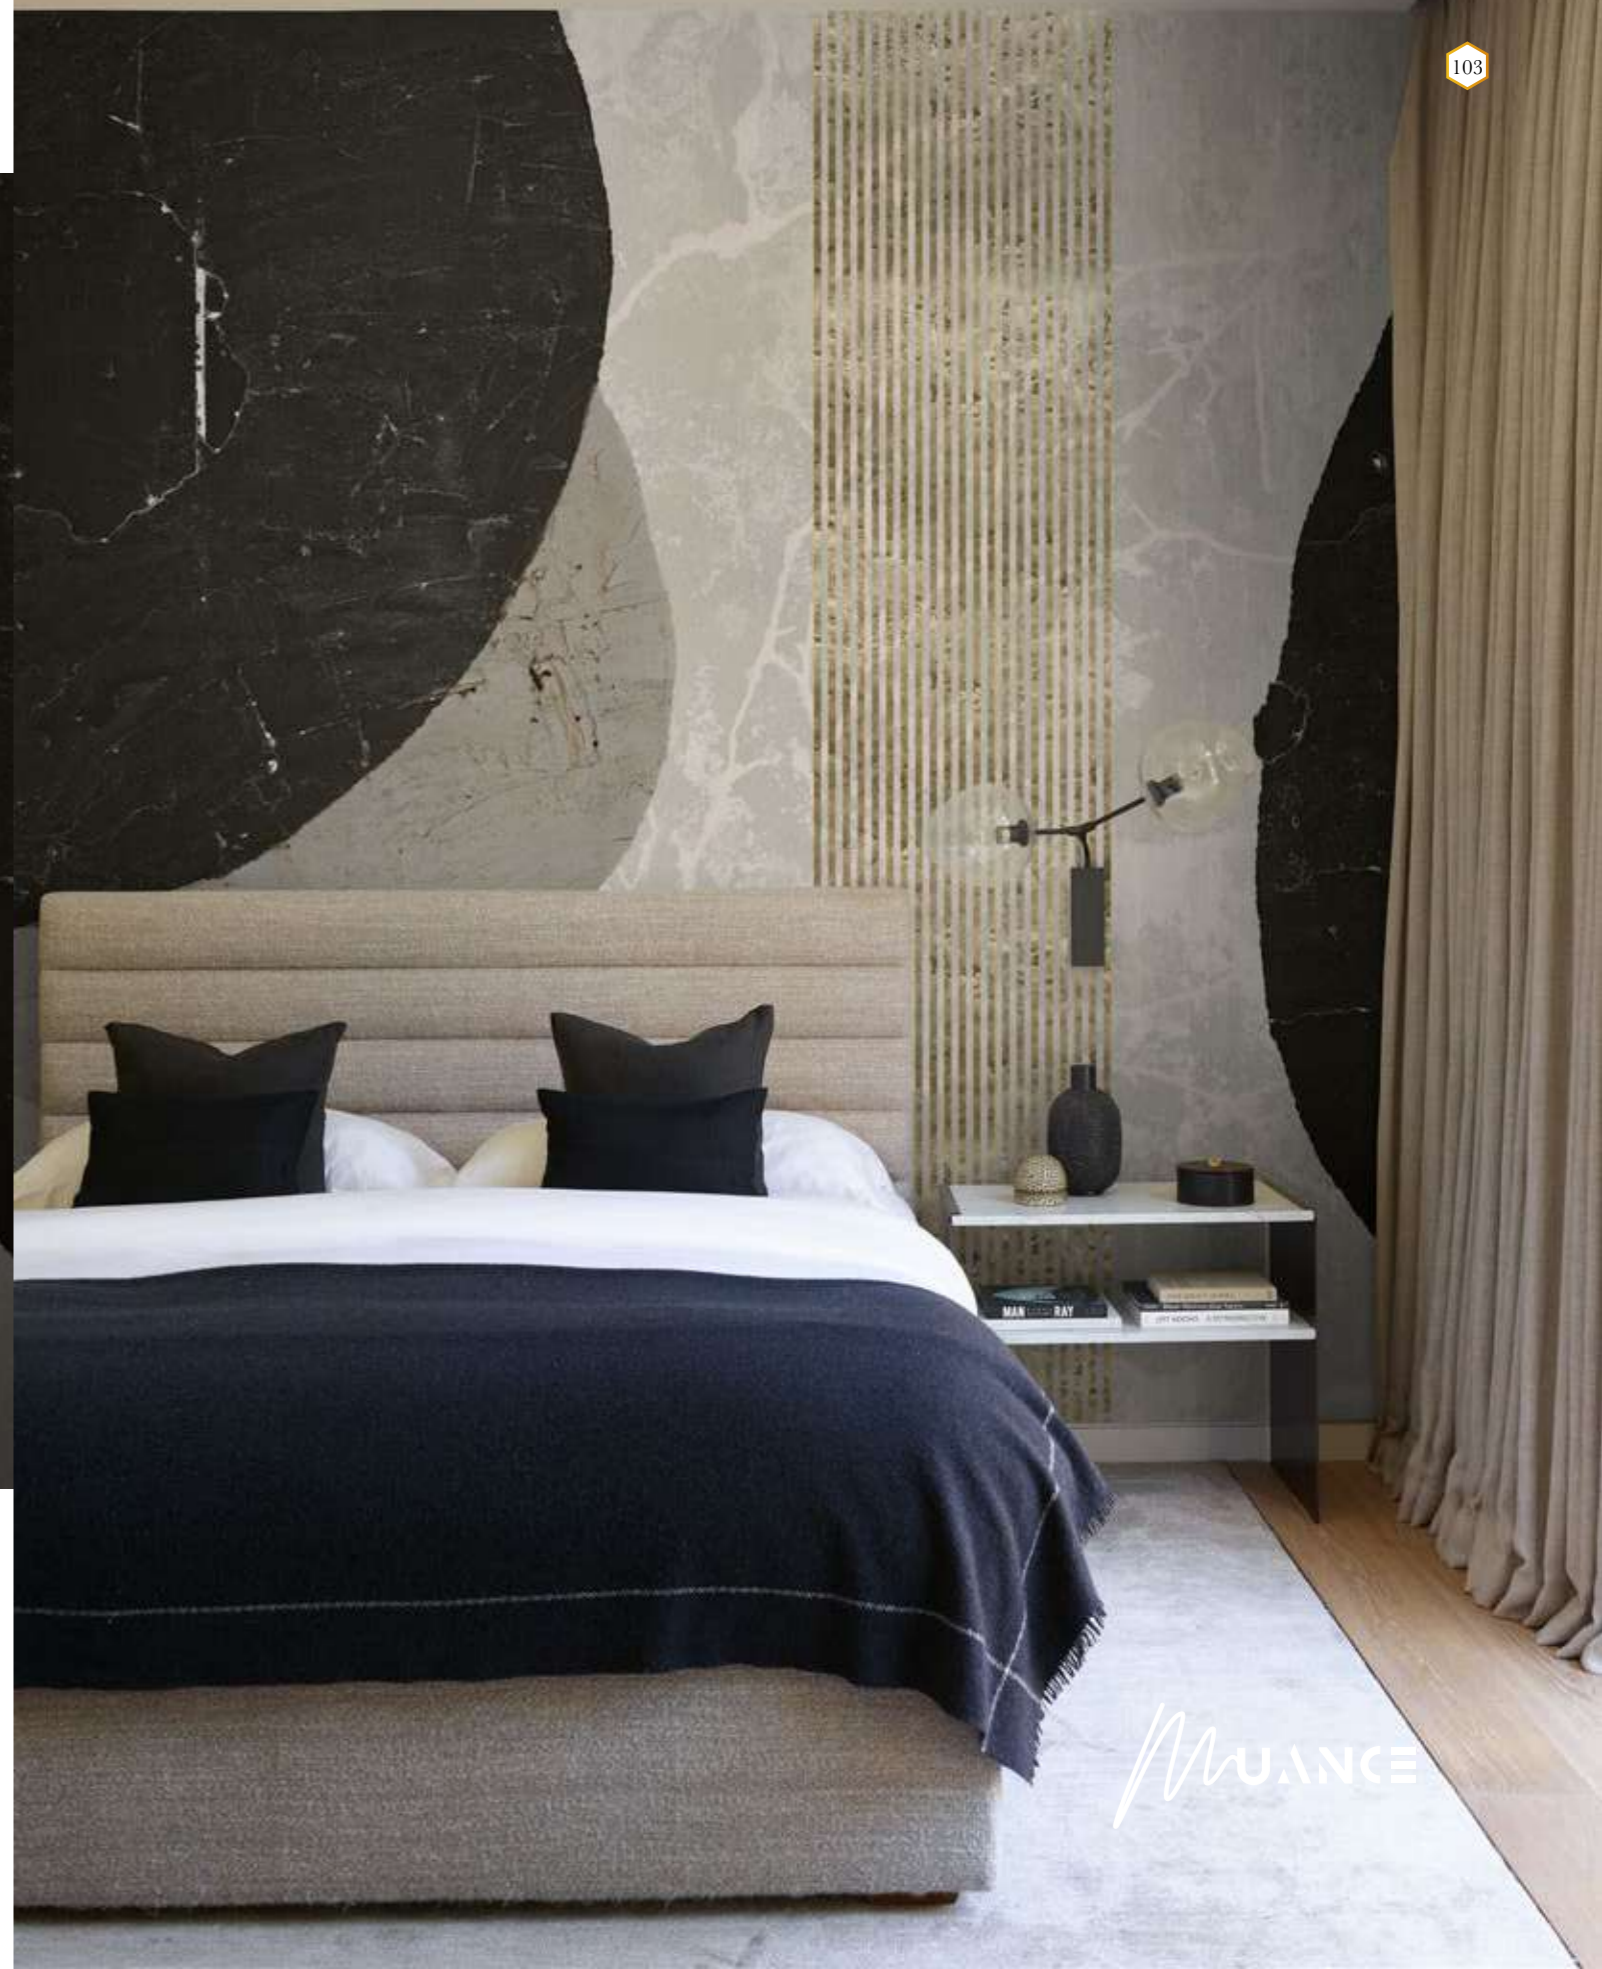

“I AM SEARCHING FOR ABSTRACT WAYS OF EXPRESSING REALITY, ABSTRACT FORMS THAT WILL ENLIGHTEN MY OWN MYSTERY”

—Eric Cantona

MUANCE