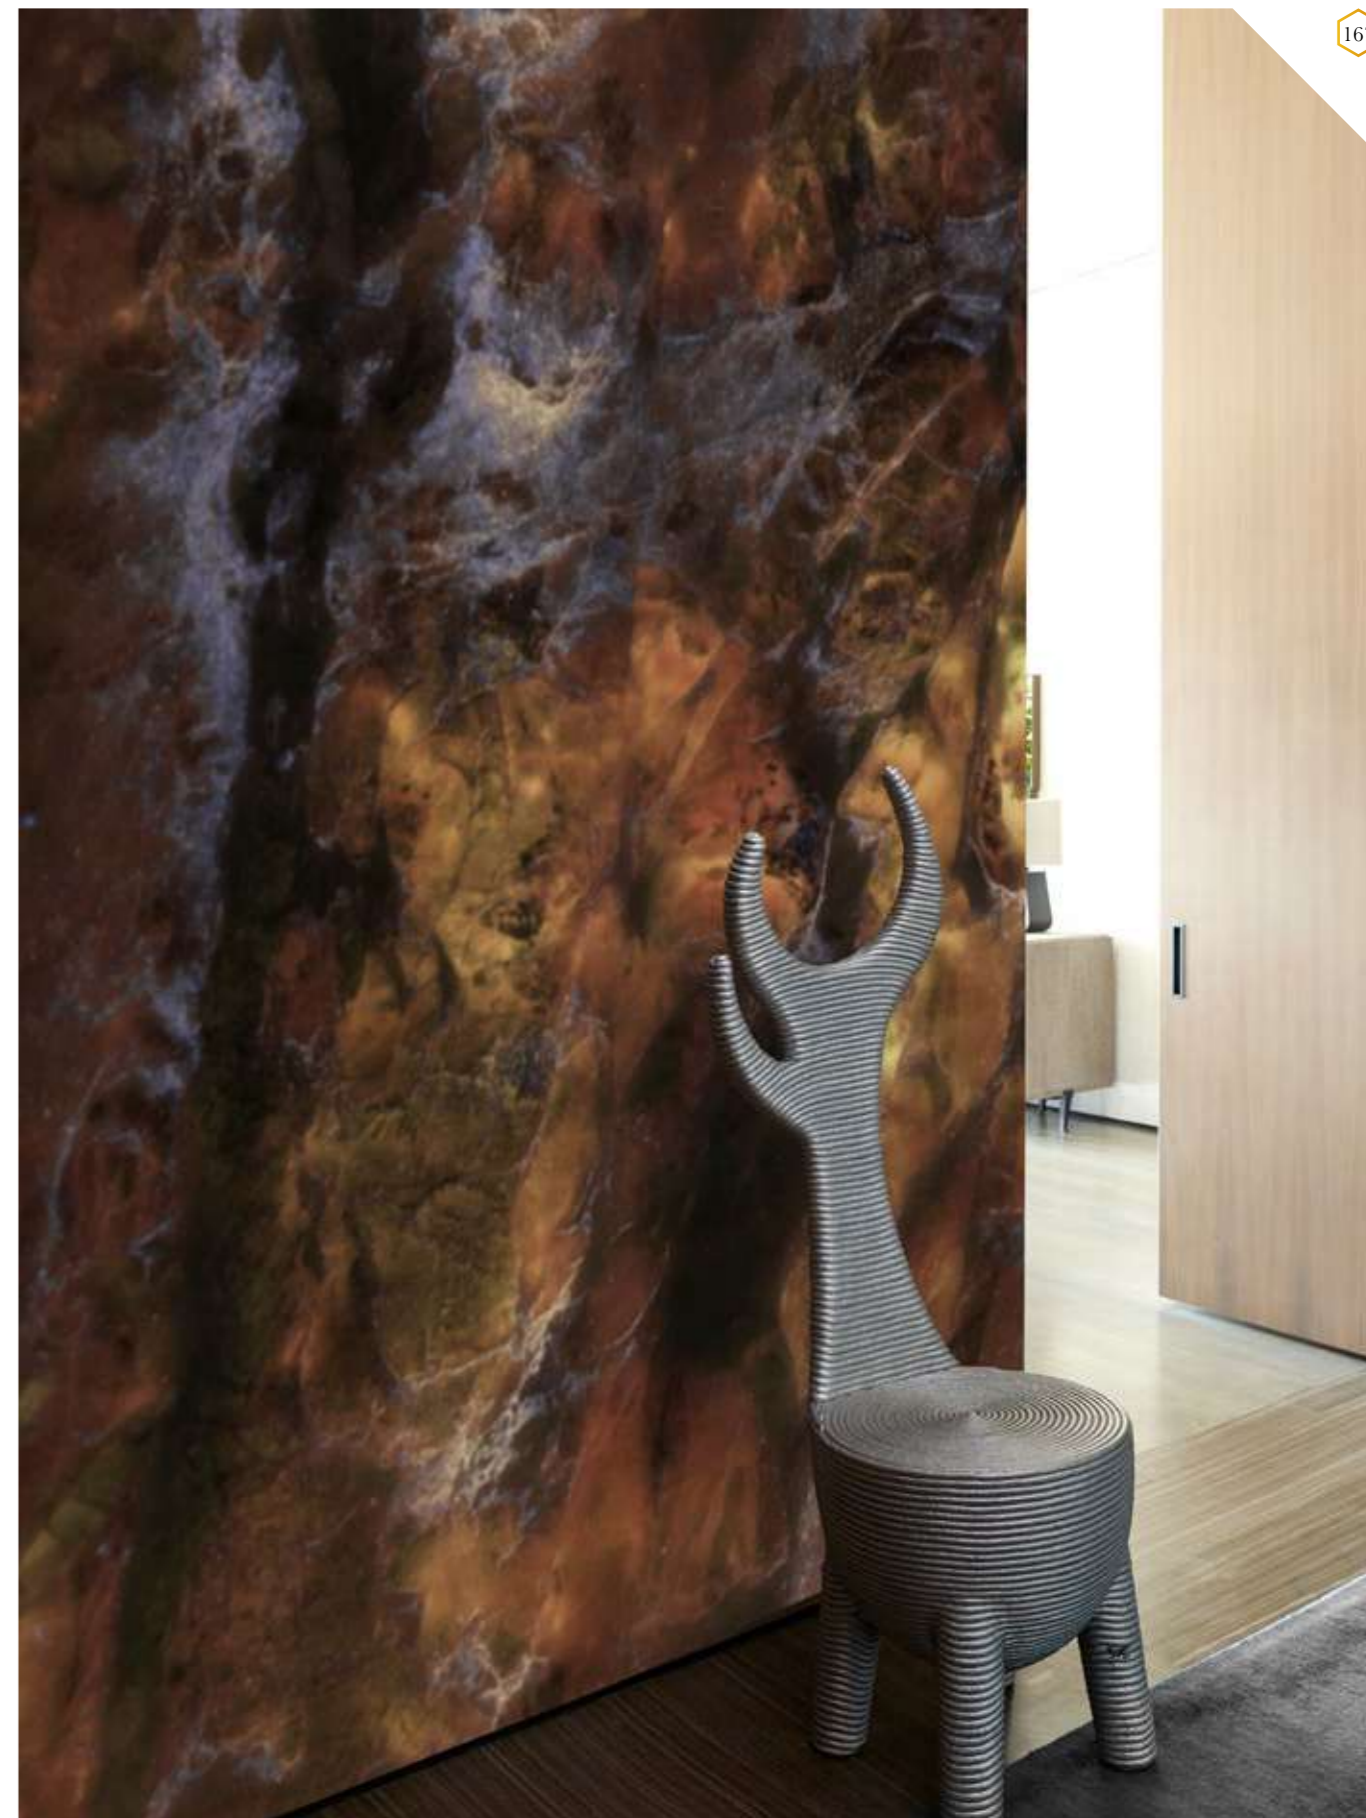

Also available in these versions:

Reference nr: MU13095

Reference nr: MU13096

*available on Silver

MUANCE

CLOSE-UP 1

Muance portal

Login to our B2B webshop (portal.muance.eu) to order standard or custom sized murals. Don't have a login? Request access by filling out the form via portal.muance.eu/register. *(Only available for businesses)*

Standard specifications:

Size: 500 cm x 270 cm
All murals are printed by default with 50 cm panel widths, but can also be ordered using 100 cm wide panels if desired. *(depending on material chosen below)*