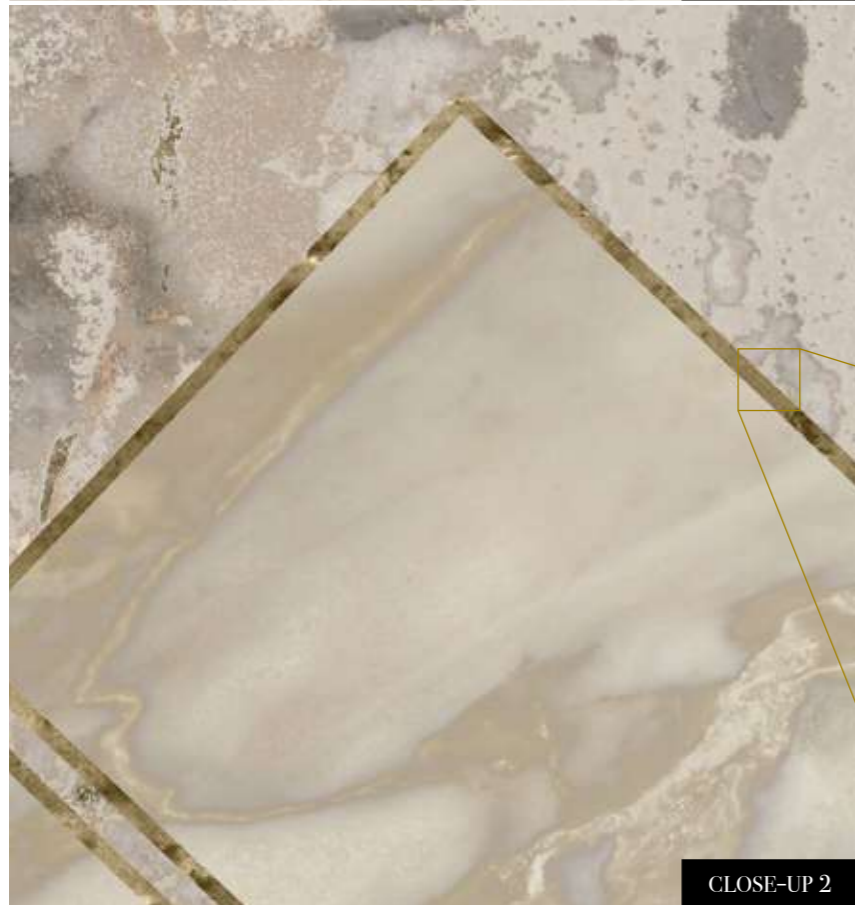

Muance portal

Login to our B2B webshop (portal.muance.eu) to order standard or custom sized murals
Don't have a login? Request access by filling out the form via portal.muance.eu/register.
(Only available for businesses)

Standard specifications:

Size: 500 cm x 270 cm
All murals are printed by default with 50 cm panel widths, but can also be ordered using 100 cm wide panels if desired.
(depending on material chosen below)

Print with your own sizes

This mural can be custom made to fit the dimensions of your wall.

Can be printed with these materials:

- Non-woven matt (50 cm panel) ☒
- Textured Vinyl (50 and 100 cm panels) ☒
- Textile (50 and 100 cm panels) ☒
- Metallic Gold (50 cm panel) ☒
- Metallic Copper (50 cm panel) ☐
- Metallic Silver (50 cm panel) ☐

CLOSE-UP 2

ABACUS

Reference nr: [MU13016](#)

50 CM PANEL 1	100 CM PANEL 2	150 CM PANEL 3	200 CM PANEL 4	250 CM PANEL 5	300 CM PANEL 6	350 CM PANEL 7	400 CM PANEL 8	450 CM PANEL 9	500 CM PANEL 10
100 CM PANEL 1		200 CM PANEL 2		300 CM PANEL 3		400 CM PANEL 4		500 CM PANEL 5	

Request a sample

Request a wallpaper sample for a more accurate representation of colors, textures and image quality. It is also advisable if you want to see the wallpaper on a metallic material. Samples can also be ordered through our online portal (portal.muance.eu).

Also available in these versions: