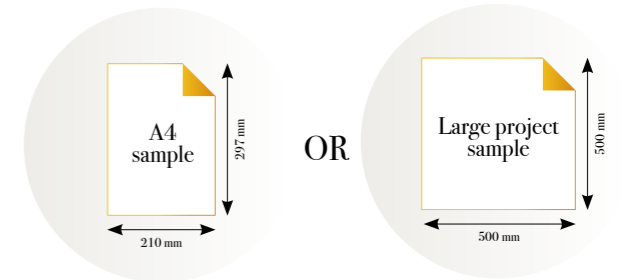

Muance portal

Login to our B2B webshop (portal.muance.eu) to order standard or custom sized murals. Don't have a login? Request access by filling out the form via portal.muance.eu/register. (Only available for businesses)

Standard specifications:

Size: 500 cm x 270 cm
All murals are printed by default with 50 cm panel widths, but can also be ordered using 100 cm wide panels if desired. (depending on material chosen below)

Print with your own sizes

This mural can be custom made to fit the dimensions of your wall.

Can be printed with these materials:

- Non-woven matt (50 cm panel) ☒
- Textured Vinyl (50 and 100 cm panels) ☒
- Textile (50 and 100 cm panels) ☒
- Metallic Gold (50 cm panel) ☐
- Metallic Copper (50 cm panel) ☒
- Metallic Silver (50 cm panel) ☐

SAINT LUCIA

Reference nr: MU13091

50 CM PANEL 1	100 CM PANEL 2	150 CM PANEL 3	200 CM PANEL 4	250 CM PANEL 5	300 CM PANEL 6	350 CM PANEL 7	400 CM PANEL 8	450 CM PANEL 9	500 CM PANEL 10
100 CM PANEL 1		200 CM PANEL 2		300 CM PANEL 3		400 CM PANEL 4		500 CM PANEL 5	

Request a sample

Request a wallpaper sample for a more accurate representation of colors, textures and image quality. It is also advisable if you want to see the wallpaper on a metallic material. Samples can also be ordered through our online portal (portal.muance.eu).

Also available in these versions: