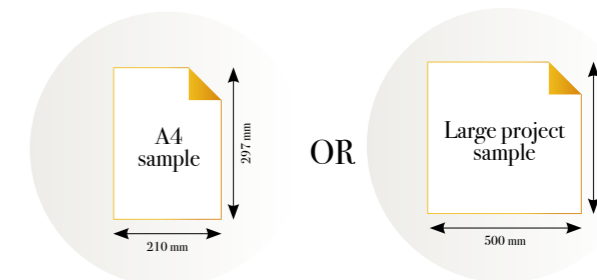

Muance portal

Login to our B2B webshop (portal.muance.eu) to order standard or custom sized murals
Don't have a login? Request access by filling out the form via portal.muance.eu/register.
(Only available for businesses)

Standard specifications:

Size: 500 cm x 270 cm
All murals are printed by default with 50 cm panel widths, but can also be ordered using 100 cm wide panels if desired.
(depending on material chosen below)

Print with your own sizes

This mural can be custom made to fit the dimensions of your wall.

Can be printed with these materials:

- Non-woven matt (50 cm panel) ☒
- Textured Vinyl (50 and 100 cm panels) ☒
- Textile (50 and 100 cm panels) ☒
- Metallic Gold (50 cm panel) ☐
- Metallic Copper (50 cm panel) ☐
- Metallic Silver (50 cm panel) ☐

WINTON LINES

Reference nr: MU13085

50 CM PANEL 1	100 CM PANEL 2	150 CM PANEL 3	200 CM PANEL 4	250 CM PANEL 5	300 CM PANEL 6	350 CM PANEL 7	400 CM PANEL 8	450 CM PANEL 9	500 CM PANEL 10
100 CM PANEL 1		200 CM PANEL 2		300 CM PANEL 3		400 CM PANEL 4		500 CM PANEL 5	

Request a sample

Request a wallpaper sample for a more accurate representation of colors, textures and image quality. It is also advisable if you want to see the wallpaper on a metallic material. Samples can also be ordered through our online portal (portal.muance.eu).

Also available in these versions:

*available on Silver