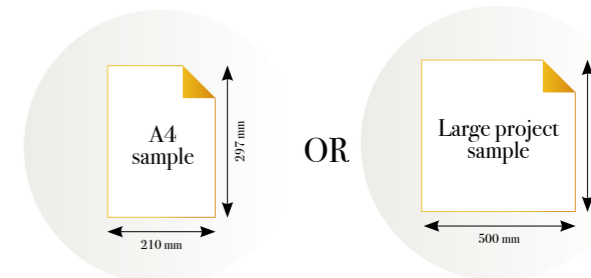

Muance portal

Login to our B2B webshop (portal.muance.eu) to order standard or custom sized murals
Don't have a login? Request access by filling out the form via portal.muance.eu/register.
(Only available for businesses)

Standard specifications:

Size: 500 cm x 270 cm
All murals are printed by default with 50 cm panel widths, but can also be ordered using 100 cm wide panels if desired.
(depending on material chosen below)

Print with your own sizes

This mural can be custom made to fit the dimensions of your wall.

Can be printed with these materials:

- Non-woven matt (50 cm panel) ☒
- Textured Vinyl (50 and 100 cm panels) ☒
- Textile (50 and 100 cm panels) ☒
- Metallic Gold (50 cm panel) ☒
- Metallic Copper (50 cm panel) ☐
- Metallic Silver (50 cm panel) ☐

AVALON WILLOW

Reference nr: MU13058

50 CM PANEL 1	100 CM PANEL 2	150 CM PANEL 3	200 CM PANEL 4	250 CM PANEL 5	300 CM PANEL 6	350 CM PANEL 7	400 CM PANEL 8	450 CM PANEL 9	500 CM PANEL 10
100 CM PANEL 1		200 CM PANEL 2		300 CM PANEL 3		400 CM PANEL 4		500 CM PANEL 5	

Request a sample

Request a wallpaper sample for a more accurate representation of colors, textures and image quality. It is also advisable if you want to see the wallpaper on a metallic material. Samples can also be ordered through our online portal (portal.muance.eu).

Also available in these versions: