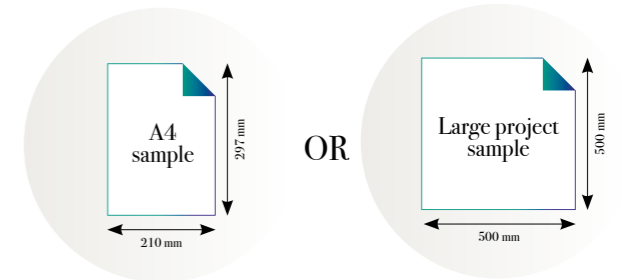

Muance portal

Login to our B2B webshop (portal.muance.eu) to order standard or custom sized murals. Don't have a login? Request access by filling out the form via portal.muance.eu/register. (Only available for businesses)

Standard specifications:

Size: 500 cm x 270 cm
All murals are printed by default with 50 cm panel widths, but can also be ordered using 100 cm wide panels if desired. (depending on material chosen below)

Print with your own sizes

This mural can be custom made to fit the dimensions of your wall.

Can be printed with these materials:

- Non-woven matt (50 cm panel) ☒
- Textured Vinyl (50 and 100 cm panels) ☒
- Textile (50 and 100 cm panels) ☒
- Metallic Gold (50 cm panel) ☐
- Metallic Copper (50 cm panel) ☐
- Metallic Silver (50 cm panel) ☒

Carlton Gardens

Reference nr: MU12034

50 CM PANEL 1	100 CM PANEL 2	150 CM PANEL 3	200 CM PANEL 4	250 CM PANEL 5	300 CM PANEL 6	350 CM PANEL 7	400 CM PANEL 8	450 CM PANEL 9	500 CM PANEL 10
100 CM PANEL 1		200 CM PANEL 2		300 CM PANEL 3		400 CM PANEL 4		500 CM PANEL 5	

Request a sample

Request a wallpaper sample for a more accurate representation of colors, textures and image quality. It is also advisable if you want to see the wallpaper on a metallic material. Samples can also be ordered through our online portal (portal.muance.eu).

Also available in these versions: