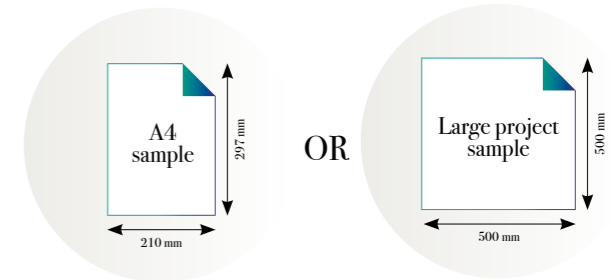

Muance portal

Login to our B2B webshop (portal.muance.eu) to order standard or custom sized murals. Don't have a login? Request access by filling out the form via portal.muance.eu/register. (Only available for businesses)

Standard specifications:

Size: 500 cm x 270 cm
All murals are printed by default with 50 cm panel widths, but can also be ordered using 100 cm wide panels if desired. (depending on material chosen below)

Print with your own sizes

This mural can be custom made to fit the dimensions of your wall.

Can be printed with these materials:

- Non-woven matt (50 cm panel) ☒
- Textured Vinyl (50 and 100 cm panels) ☒
- Textile (50 and 100 cm panels) ☒
- Metallic Gold (50 cm panel) ☐
- Metallic Copper (50 cm panel) ☐
- Metallic Silver (50 cm panel) ☐

Dining with Mona

Reference nr: MU12061

50 CM PANEL 1	100 CM PANEL 2	150 CM PANEL 3	200 CM PANEL 4	250 CM PANEL 5	300 CM PANEL 6	350 CM PANEL 7	400 CM PANEL 8	450 CM PANEL 9	500 CM PANEL 10
100 CM PANEL 1		200 CM PANEL 2		300 CM PANEL 3		400 CM PANEL 4		500 CM PANEL 5	

Request a sample

Request a wallpaper sample for a more accurate representation of colors, textures and image quality. It is also advisable if you want to see the wallpaper on a metallic material. Samples can also be ordered through our online portal (portal.muance.eu).

Also available in these versions: