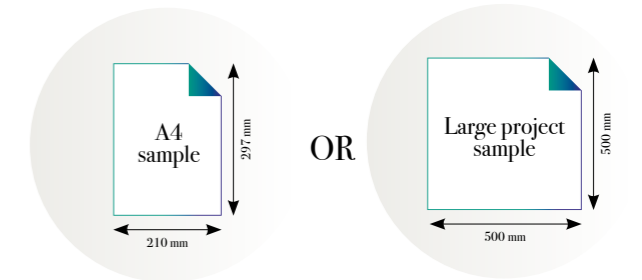

Request a sample

Request a wallpaper sample for a more accurate representation of colors, textures and image quality. It is also advisable if you want to see the wallpaper on a metallic material. Samples can also be ordered through our online portal (portal.muance.eu).