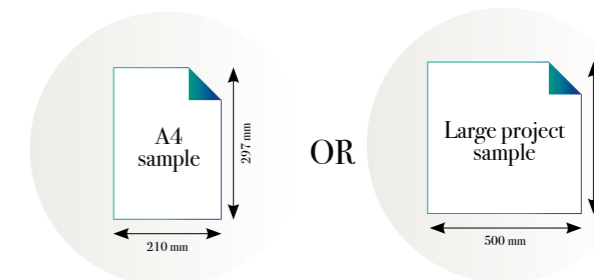

Request a sample

Request a wallpaper sample for a more accurate representation of colors, textures and image quality. It is also advisable if you want to see the wallpaper on a metallic material. Samples can also be ordered through our online portal (portal.muance.eu).