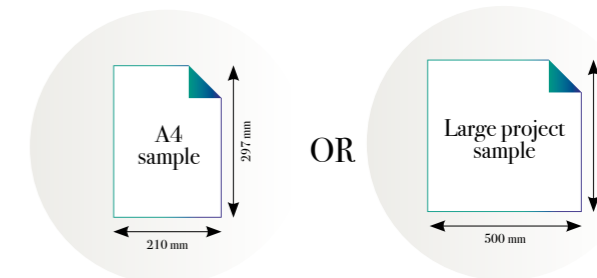

Muance portal

Login to our B2B webshop (portal.muance.eu) to order standard or custom sized murals
Don't have a login? Request access by filling out the form via portal.muance.eu/register.
(Only available for businesses)

Standard specifications:

Size: 500 cm x 270 cm
All murals are printed by default with 50 cm panel widths, but can also be ordered using 100 cm wide panels if desired.
(depending on material chosen below)

Print with your own sizes

This mural can be custom made to fit the dimensions of your wall.

Can be printed with these materials:

- Non-woven matt (50 cm panel) ☒
- Textured Vinyl (50 and 100 cm panels) ☒
- Textile (50 and 100 cm panels) ☒
- Metallic Gold (50 cm panel) ☒
- Metallic Copper (50 cm panel) ☐
- Metallic Silver (50 cm panel) ☐

Atlas Obscura

Reference nr: [MU12055](#)

50 CM PANEL 1	100 CM PANEL 2	150 CM PANEL 3	200 CM PANEL 4	250 CM PANEL 5	300 CM PANEL 6	350 CM PANEL 7	400 CM PANEL 8	450 CM PANEL 9	500 CM PANEL 10
100 CM PANEL 1		200 CM PANEL 2		300 CM PANEL 3		400 CM PANEL 4		500 CM PANEL 5	

Request a sample

Request a wallpaper sample for a more accurate representation of colors, textures and image quality. It is also advisable if you want to see the wallpaper on a metallic material. Samples can also be ordered through our online portal (portal.muance.eu).

Also available in these versions: