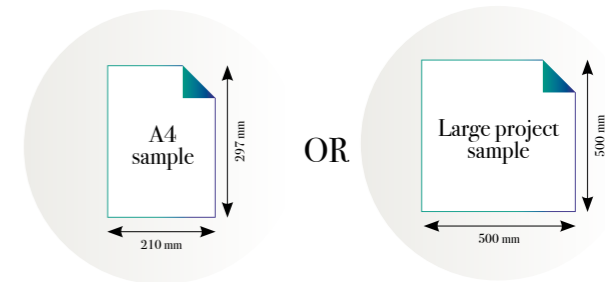

Muance portal

Login to our B2B webshop (portal.muance.eu) to order standard or custom sized murals
Don't have a login? Request access by filling out the form via portal.muance.eu/register.
(Only available for businesses)

Standard specifications:

Size: 500 cm x 270 cm
All murals are printed by default with 50 cm panel widths, but can also be ordered using 100 cm wide panels if desired.
(depending on material chosen below)

Print with your own sizes

This mural can be custom made to fit the dimensions of your wall.

Can be printed with these materials:

- Non-woven matt (50 cm panel) ☒
- Textured Vinyl (50 and 100 cm panels) ☒
- Textile (50 and 100 cm panels) ☒
- Metallic Gold (50 cm panel) ☒
- Metallic Copper (50 cm panel) ☐
- Metallic Silver (50 cm panel) ☐

Pointing things out

Reference nr: [MU12079](#)

50 CM PANEL 1	100 CM PANEL 2	150 CM PANEL 3	200 CM PANEL 4	250 CM PANEL 5	300 CM PANEL 6	350 CM PANEL 7	400 CM PANEL 8	450 CM PANEL 9	500 CM PANEL 10
100 CM PANEL 1		200 CM PANEL 2		300 CM PANEL 3		400 CM PANEL 4		500 CM PANEL 5	

Request a sample

Request a wallpaper sample for a more accurate representation of colors, textures and image quality. It is also advisable if you want to see the wallpaper on a metallic material. Samples can also be ordered through our online portal (portal.muance.eu).

Also available in these versions: