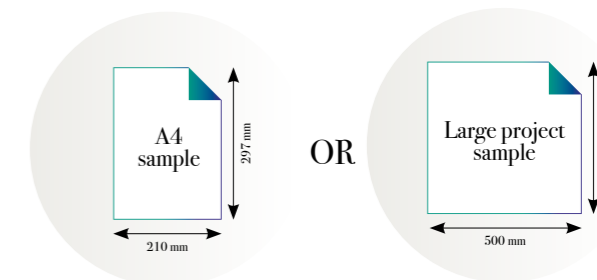

Muance portal

Login to our B2B webshop (portal.muance.eu) to order standard or custom sized murals
Don't have a login? Request access by filling out the form via portal.muance.eu/register.
(Only available for businesses)

Standard specifications:

Size: 500 cm x 270 cm
All murals are printed by default with 50 cm panel widths, but can also be ordered using 100 cm wide panels if desired.
(depending on material chosen below)

Print with your own sizes

This mural can be custom made to fit the dimensions of your wall.

Can be printed with these materials:

- Non-woven matt (50 cm panel) ☒
- Textured Vinyl (50 and 100 cm panels) ☒
- Textile (50 and 100 cm panels) ☒
- Metallic Gold (50 cm panel) ☐
- Metallic Copper (50 cm panel) ☐
- Metallic Silver (50 cm panel) ☐

Honolulu sky

Reference nr: MU12007

50 CM PANEL 1	100 CM PANEL 2	150 CM PANEL 3	200 CM PANEL 4	250 CM PANEL 5	300 CM PANEL 6	350 CM PANEL 7	400 CM PANEL 8	450 CM PANEL 9	500 CM PANEL 10
100 CM PANEL 1		200 CM PANEL 2		300 CM PANEL 3		400 CM PANEL 4		500 CM PANEL 5	

Request a sample

Request a wallpaper sample for a more accurate representation of colors, textures and image quality. It is also advisable if you want to see the wallpaper on a metallic material. Samples can also be ordered through our online portal (portal.muance.eu).

Also available in these versions: