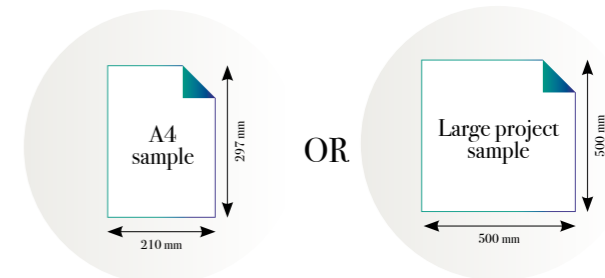

Muance portal

Login to our B2B webshop (portal.muance.eu) to order standard or custom sized murals
Don't have a login? Request access by filling out the form via portal.muance.eu/register.
(Only available for businesses)

Standard specifications:

Size: 500 cm x 270 cm
All murals are printed by default with 50 cm panel widths, but can also be ordered using 100 cm wide panels if desired.
(depending on material chosen below)

Print with your own sizes

This mural can be custom made to fit the dimensions of your wall.

Can be printed with these materials:

- Non-woven matt (50 cm panel) ☒
- Textured Vinyl (50 and 100 cm panels) ☒
- Textile (50 and 100 cm panels) ☒
- Metallic Gold (50 cm panel) ☐
- Metallic Copper (50 cm panel) ☐
- Metallic Silver (50 cm panel) ☒

Together one

Reference nr: MU12091

50 CM PANEL 1	100 CM PANEL 2	150 CM PANEL 3	200 CM PANEL 4	250 CM PANEL 5	300 CM PANEL 6	350 CM PANEL 7	400 CM PANEL 8	450 CM PANEL 9	500 CM PANEL 10
100 CM PANEL 1		200 CM PANEL 2		300 CM PANEL 3		400 CM PANEL 4		500 CM PANEL 5	

Request a sample

Request a wallpaper sample for a more accurate representation of colors, textures and image quality. It is also advisable if you want to see the wallpaper on a metallic material. Samples can also be ordered through our online portal (portal.muance.eu).

Also available in these versions: