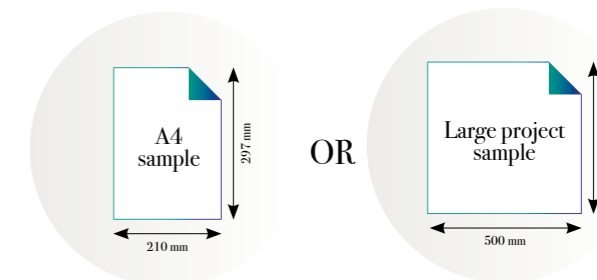

Request a sample

Request a wallpaper sample for a more accurate representation of colors, textures and image quality. It is also advisable if you want to see the wallpaper on a metallic material. Samples can also be ordered through our online portal (portal.muance.eu).