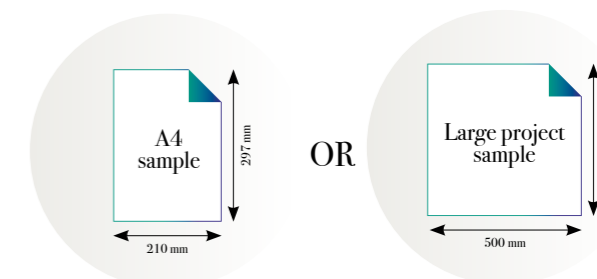

Request a sample

Request a wallpaper sample for a more accurate representation of colors, textures and image quality. It is also advisable if you want to see the wallpaper on a metallic material. Samples can also be ordered through our online portal (portal.muance.eu).