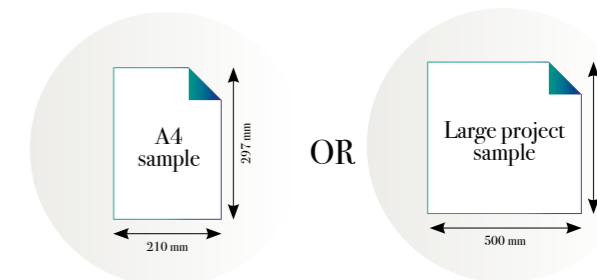

Muance portal

Login to our B2B webshop (portal.muance.eu) to order standard or custom sized murals
Don't have a login? Request access by filling out the form via portal.muance.eu/register.
(Only available for businesses)

Standard specifications:

Size: 500 cm x 270 cm
All murals are printed by default with 50 cm panel widths, but can also be ordered using 100 cm wide panels if desired.
(depending on material chosen below)

Print with your own sizes

This mural can be custom made to fit the dimensions of your wall.

Can be printed with these materials:

- Non-woven matt (50 cm panel) ☒
- Textured Vinyl (50 and 100 cm panels) ☒
- Textile (50 and 100 cm panels) ☒
- Metallic Gold (50 cm panel) ☐
- Metallic Copper (50 cm panel) ☐
- Metallic Silver (50 cm panel) ☒

New Divide

Reference nr: MU12001

Request a sample

Request a wallpaper sample for a more accurate representation of colors, textures and image quality. It is also advisable if you want to see the wallpaper on a metallic material. Samples can also be ordered through our online portal (portal.muance.eu).

Also available in these versions:

*Not available on Silver

*Not available on Silver