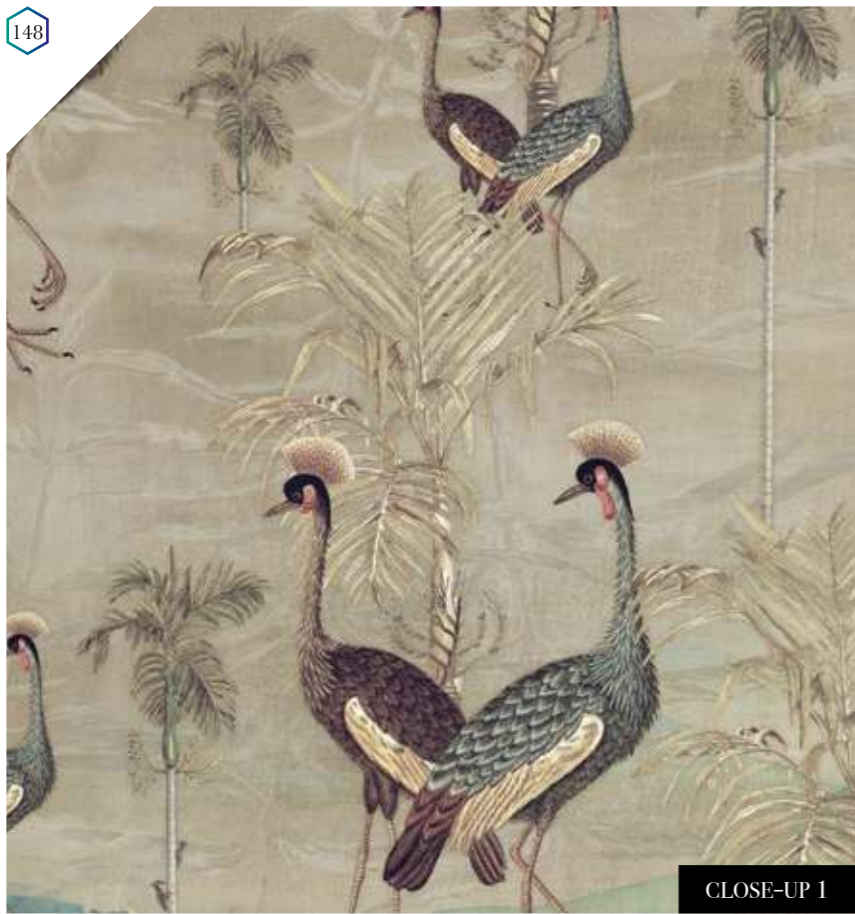

Muance portal

Login to our B2B webshop (portal.muance.eu) to order standard or custom sized murals
Don't have a login? Request access by filling out the form via portal.muance.eu/register.
(Only available for businesses)

Standard specifications:

Size: 500 cm x 270 cm
All murals are printed by default with 50 cm panel widths, but can also be ordered using 100 cm wide panels if desired.
(depending on material chosen below)

Print with your own sizes

This mural can be custom made to fit the dimensions of your wall.

Can be printed with these materials:

- Non-woven matt (50 cm panel) ☒
- Textured Vinyl (50 and 100 cm panels) ☒
- Textile (50 and 100 cm panels) ☒
- Metallic Gold (50 cm panel) ☐
- Metallic Copper (50 cm panel) ☐
- Metallic Silver (50 cm panel) ☒

Together one

Reference nr: MU12091

50 CM PANEL 1	100 CM PANEL 2	150 CM PANEL 3	200 CM PANEL 4	250 CM PANEL 5	300 CM PANEL 6	350 CM PANEL 7	400 CM PANEL 8	450 CM PANEL 9	500 CM PANEL 10
100 CM PANEL 1		200 CM PANEL 2		300 CM PANEL 3		400 CM PANEL 4		500 CM PANEL 5	

Request a sample

Request a wallpaper sample for a more accurate representation of colors, textures and image quality. It is also advisable if you want to see the wallpaper on a metallic material. Samples can also be ordered through our online portal (portal.muance.eu).

Also available in these versions: