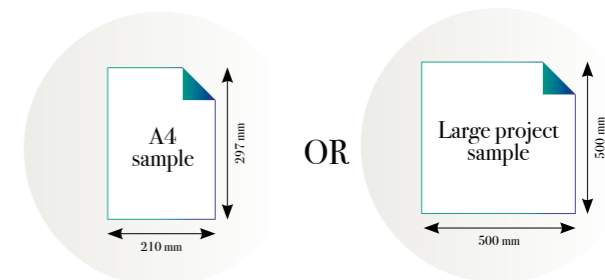

Muance portal

Login to our B2B webshop (portal.muance.eu) to order standard or custom sized murals
Don't have a login? Request access by filling out the form via portal.muance.eu/register.
(Only available for businesses)

Standard specifications:

Size: 500 cm x 270 cm
All murals are printed by default with 50 cm panel widths, but can also be ordered using 100 cm wide panels if desired.
(depending on material chosen below)

Print with your own sizes

This mural can be custom made to fit the dimensions of your wall.

Can be printed with these materials:

- Non-woven matt (50 cm panel) ☒
- Textured Vinyl (50 and 100 cm panels) ☒
- Textile (50 and 100 cm panels) ☒
- Metallic Gold (50 cm panel) ☒
- Metallic Copper (50 cm panel) ☐
- Metallic Silver (50 cm panel) ☐

Shine down

Reference nr: MU12067

Request a sample

Request a wallpaper sample for a more accurate representation of colors, textures and image quality. It is also advisable if you want to see the wallpaper on a metallic material. Samples can also be ordered through our online portal (portal.muance.eu).

Also available in these versions: