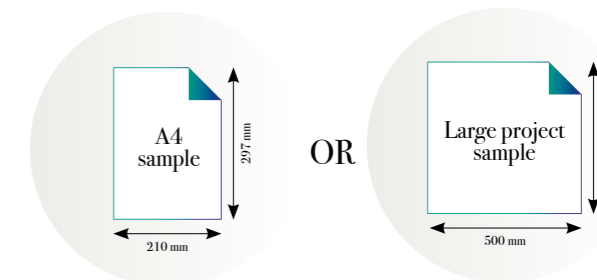

Muance portal

Login to our B2B webshop (portal.muance.eu) to order standard or custom sized murals
Don't have a login? Request access by filling out the form via portal.muance.eu/register.
(Only available for businesses)

Standard specifications:

Size: 500 cm x 270 cm
All murals are printed by default with 50 cm panel widths, but can also be ordered using 100 cm wide panels if desired.
(depending on material chosen below)

Print with your own sizes

This mural can be custom made to fit the dimensions of your wall.

Can be printed with these materials:

- Non-woven matt (50 cm panel) ☒
- Textured Vinyl (50 and 100 cm panels) ☒
- Textile (50 and 100 cm panels) ☒
- Metallic Gold (50 cm panel) ☒
- Metallic Copper (50 cm panel) ☐
- Metallic Silver (50 cm panel) ☐

Story of three

Reference nr: MU12022

50 CM PANEL 1	100 CM PANEL 2	150 CM PANEL 3	200 CM PANEL 4	250 CM PANEL 5	300 CM PANEL 6	350 CM PANEL 7	400 CM PANEL 8	450 CM PANEL 9	500 CM PANEL 10
100 CM PANEL 1		200 CM PANEL 2		300 CM PANEL 3		400 CM PANEL 4		500 CM PANEL 5	

Request a sample

Request a wallpaper sample for a more accurate representation of colors, textures and image quality. It is also advisable if you want to see the wallpaper on a metallic material. Samples can also be ordered through our online portal (portal.muance.eu).

Also available in these versions: