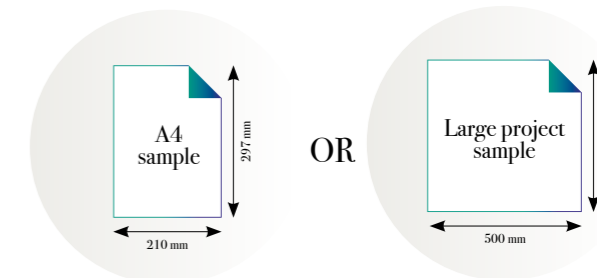

Muance portal

Login to our B2B webshop (portal.muance.eu) to order standard or custom sized murals
Don't have a login? Request access by filling out the form via portal.muance.eu/register.
(Only available for businesses)

Standard specifications:

Size: 500 cm x 270 cm
All murals are printed by default with 50 cm panel widths, but can also be ordered using 100 cm wide panels if desired.
(depending on material chosen below)

Print with your own sizes

This mural can be custom made to fit the dimensions of your wall.

Can be printed with these materials:

- Non-woven matt (50 cm panel) ☒
- Textured Vinyl (50 and 100 cm panels) ☒
- Textile (50 and 100 cm panels) ☒
- Metallic Gold (50 cm panel) ☐
- Metallic Copper (50 cm panel) ☐
- Metallic Silver (50 cm panel) ☐

Henderson

Reference nr: MU12037

50 CM PANEL 1	100 CM PANEL 2	150 CM PANEL 3	200 CM PANEL 4	250 CM PANEL 5	300 CM PANEL 6	350 CM PANEL 7	400 CM PANEL 8	450 CM PANEL 9	500 CM PANEL 10
100 CM PANEL 1		200 CM PANEL 2		300 CM PANEL 3		400 CM PANEL 4		500 CM PANEL 5	

Request a sample

Request a wallpaper sample for a more accurate representation of colors, textures and image quality. It is also advisable if you want to see the wallpaper on a metallic material. Samples can also be ordered through our online portal (portal.muance.eu).

Also available in these versions: