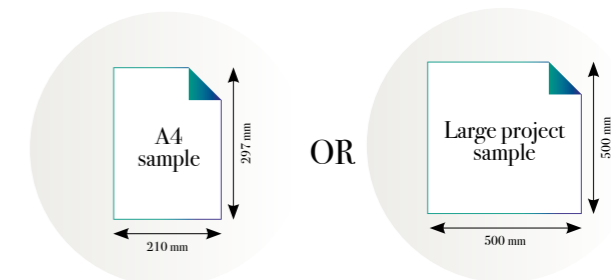

Muance portal

Login to our B2B webshop (portal.muance.eu) to order standard or custom sized murals
Don't have a login? Request access by filling out the form via portal.muance.eu/register.
(Only available for businesses)

Standard specifications:

Size: 500 cm x 270 cm
All murals are printed by default with 50 cm panel widths, but can also be ordered using 100 cm wide panels if desired.
(depending on material chosen below)

Print with your own sizes

This mural can be custom made to fit the dimensions of your wall.

Can be printed with these materials:

- Non-woven matt (50 cm panel) ☒
- Textured Vinyl (50 and 100 cm panels) ☒
- Textile (50 and 100 cm panels) ☒
- Metallic Gold (50 cm panel) ☒
- Metallic Copper (50 cm panel) ☐
- Metallic Silver (50 cm panel) ☐

The Art of knowledge

Reference nr: MU12088

50 CM PANEL 1	100 CM PANEL 2	150 CM PANEL 3	200 CM PANEL 4	250 CM PANEL 5	300 CM PANEL 6	350 CM PANEL 7	400 CM PANEL 8	450 CM PANEL 9	500 CM PANEL 10
100 CM PANEL 1		200 CM PANEL 2		300 CM PANEL 3		400 CM PANEL 4		500 CM PANEL 5	

Request a sample

Request a wallpaper sample for a more accurate representation of colors, textures and image quality. It is also advisable if you want to see the wallpaper on a metallic material. Samples can also be ordered through our online portal (portal.muance.eu).

Also available in these versions:

*Also available on Silver