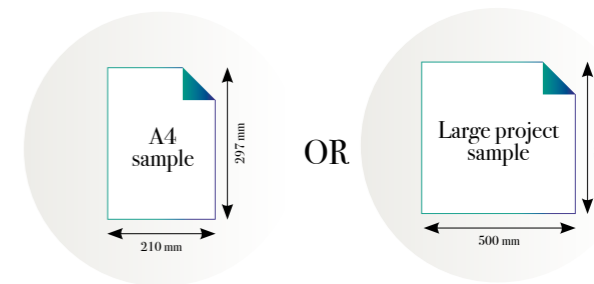

Muance portal

Login to our B2B webshop (portal.muance.eu) to order standard or custom sized murals
Don't have a login? Request access by filling out the form via portal.muance.eu/register.
(Only available for businesses)

Standard specifications:

Size: 500 cm x 270 cm
All murals are printed by default with 50 cm panel widths, but can also be ordered using 100 cm wide panels if desired.
(depending on material chosen below)

Print with your own sizes

This mural can be custom made to fit the dimensions of your wall.

Can be printed with these materials:

- Non-woven matt (50 cm panel) ☒
- Textured Vinyl (50 and 100 cm panels) ☒
- Textile (50 and 100 cm panels) ☒
- Metallic Gold (50 cm panel) ☐
- Metallic Copper (50 cm panel) ☐
- Metallic Silver (50 cm panel) ☒

Growing Terrazzo

Reference nr: [MU12016](#)

50 CM PANEL 1	100 CM PANEL 2	150 CM PANEL 3	200 CM PANEL 4	250 CM PANEL 5	300 CM PANEL 6	350 CM PANEL 7	400 CM PANEL 8	450 CM PANEL 9	500 CM PANEL 10
100 CM PANEL 1		200 CM PANEL 2		300 CM PANEL 3		400 CM PANEL 4		500 CM PANEL 5	

Request a sample

Request a wallpaper sample for a more accurate representation of colors, textures and image quality. It is also advisable if you want to see the wallpaper on a metallic material. Samples can also be ordered through our online portal (portal.muance.eu).

Also available in these versions: