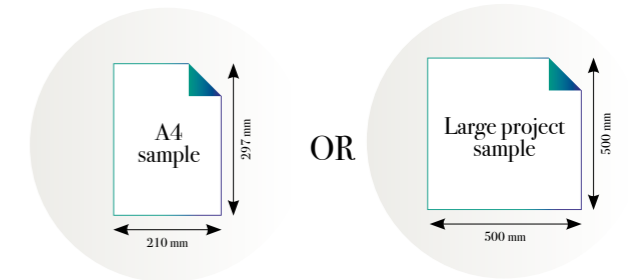

Muance portal

Login to our B2B webshop (portal.muance.eu) to order standard or custom sized murals. Don't have a login? Request access by filling out the form via portal.muance.eu/register. (Only available for businesses)

Standard specifications:

Size: 500 cm x 270 cm. All murals are printed by default with 50 cm panel widths, but can also be ordered using 100 cm wide panels if desired. (depending on material chosen below)

Print with your own sizes

This mural can be custom made to fit the dimensions of your wall.

Can be printed with these materials:

- Non-woven matt (50 cm panel) ☒
- Textured Vinyl (50 and 100 cm panels) ☒
- Textile (50 and 100 cm panels) ☒
- Metallic Gold (50 cm panel) ☒
- Metallic Copper (50 cm panel) ☐
- Metallic Silver (50 cm panel) ☐

Smoke and chalk

Reference nr: MU12049

50 CM PANEL 1	100 CM PANEL 2	150 CM PANEL 3	200 CM PANEL 4	250 CM PANEL 5	300 CM PANEL 6	350 CM PANEL 7	400 CM PANEL 8	450 CM PANEL 9	500 CM PANEL 10
100 CM PANEL 1		200 CM PANEL 2		300 CM PANEL 3		400 CM PANEL 4		500 CM PANEL 5	

Request a sample

Request a wallpaper sample for a more accurate representation of colors, textures and image quality. It is also advisable if you want to see the wallpaper on a metallic material. Samples can also be ordered through our online portal (portal.muance.eu).

Also available in these versions: