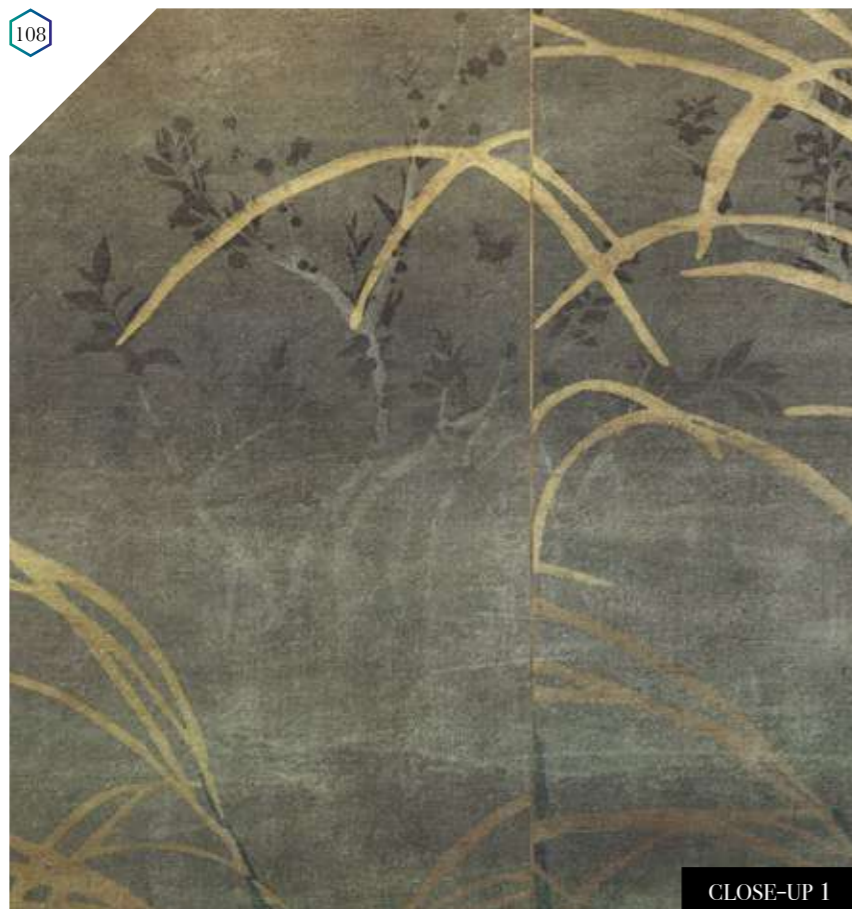

Muance portal

Login to our B2B webshop (portal.muance.eu) to order standard or custom sized murals
Don't have a login? Request access by filling out the form via portal.muance.eu/register.
(Only available for businesses)

Standard specifications:

Size: 500 cm x 270 cm
All murals are printed by default with 50 cm panel widths, but can also be ordered using 100 cm wide panels if desired.
(depending on material chosen below)

Print with your own sizes

This mural can be custom made to fit the dimensions of your wall.

Can be printed with these materials:

- Non-woven matt (50 cm panel) ☒
- Textured Vinyl (50 and 100 cm panels) ☒
- Textile (50 and 100 cm panels) ☒
- Metallic Gold (50 cm panel) ☒
- Metallic Copper (50 cm panel) ☐
- Metallic Silver (50 cm panel) ☐

Maravilla

Reference nr: MU12064

270 cm height

50 CM PANEL 1	100 CM PANEL 2	150 CM PANEL 3	200 CM PANEL 4	250 CM PANEL 5	300 CM PANEL 6	350 CM PANEL 7	400 CM PANEL 8	450 CM PANEL 9	500 CM PANEL 10
100 CM PANEL 1		200 CM PANEL 2		300 CM PANEL 3		400 CM PANEL 4		500 CM PANEL 5	

Request a sample

Request a wallpaper sample for a more accurate representation of colors, textures and image quality. It is also advisable if you want to see the wallpaper on a metallic material. Samples can also be ordered through our online portal (portal.muance.eu).

Also available in these versions:

Reference nr: MU12065

Reference nr: MU12066