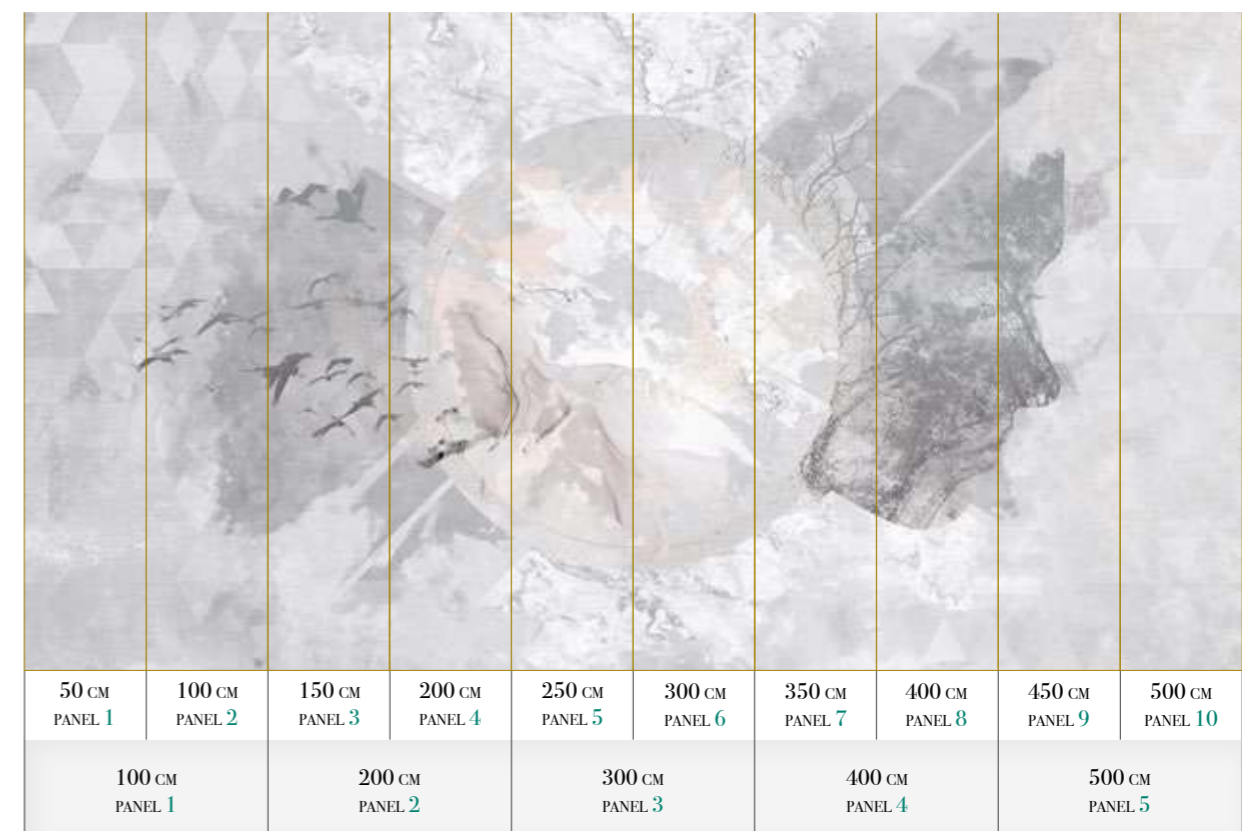

New Divide

Reference nr: MU12001

270 cm height

Request a sample

Request a wallpaper sample for a more accurate representation of colors, textures and image quality. It is also advisable if you want to see the wallpaper on a metallic material. Samples can also be ordered through our online portal (portal.muance.eu).