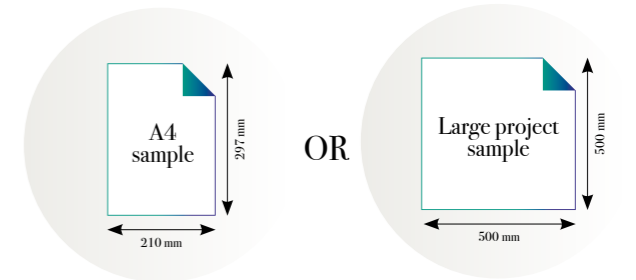

Muance portal

Login to our B2B webshop (portal.muance.eu) to order standard or custom sized murals
Don't have a login? Request access by filling out the form via portal.muance.eu/register.
(Only available for businesses)

Standard specifications:

Size: 500 cm x 270 cm
All murals are printed by default with 50 cm panel widths, but can also be ordered using 100 cm wide panels if desired.
(depending on material chosen below)

Print with your own sizes

This mural can be custom made to fit the dimensions of your wall.

Can be printed with these materials:

- Non-woven matt (50 cm panel) ☒
- Textured Vinyl (50 and 100 cm panels) ☒
- Textile (50 and 100 cm panels) ☒
- Metallic Gold (50 cm panel) ☒
- Metallic Copper (50 cm panel) ☐
- Metallic Silver (50 cm panel) ☐

The Deco brothers

Reference nr: MU12085

50 CM PANEL 1	100 CM PANEL 2	150 CM PANEL 3	200 CM PANEL 4	250 CM PANEL 5	300 CM PANEL 6	350 CM PANEL 7	400 CM PANEL 8	450 CM PANEL 9	500 CM PANEL 10
100 CM PANEL 1		200 CM PANEL 2		300 CM PANEL 3		400 CM PANEL 4		500 CM PANEL 5	

Request a sample

Request a wallpaper sample for a more accurate representation of colors, textures and image quality. It is also advisable if you want to see the wallpaper on a metallic material. Samples can also be ordered through our online portal (portal.muance.eu).

Also available in these versions: