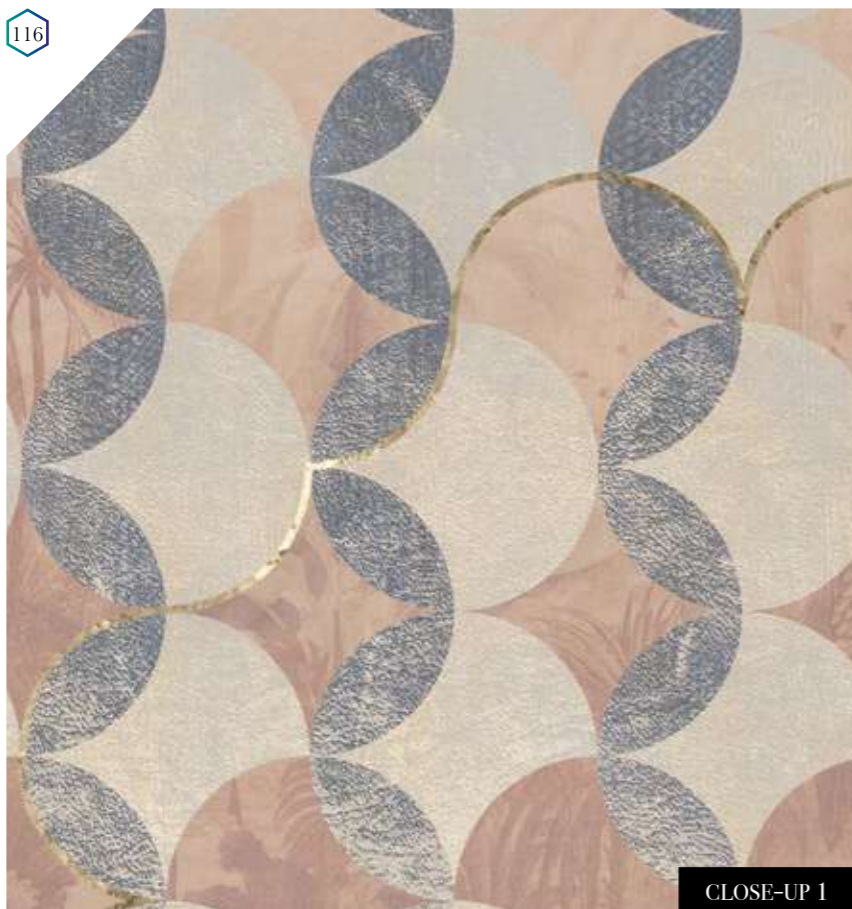

Muance portal

Login to our B2B webshop (portal.muance.eu) to order standard or custom sized murals
Don't have a login? Request access by filling out the form via portal.muance.eu/register.
(Only available for businesses)

Standard specifications:

Size: 500 cm x 270 cm
All murals are printed by default with 50 cm panel widths, but can also be ordered using 100 cm wide panels if desired.
(depending on material chosen below)

Print with your own sizes

This mural can be custom made to fit the dimensions of your wall.

Can be printed with these materials:

- Non-woven matt (50 cm panel) ☒
- Textured Vinyl (50 and 100 cm panels) ☒
- Textile (50 and 100 cm panels) ☒
- Metallic Gold (50 cm panel) ☒
- Metallic Copper (50 cm panel) ☐
- Metallic Silver (50 cm panel) ☐

Tropicana Spheres

Reference nr: MU12070

50 CM PANEL 1	100 CM PANEL 2	150 CM PANEL 3	200 CM PANEL 4	250 CM PANEL 5	300 CM PANEL 6	350 CM PANEL 7	400 CM PANEL 8	450 CM PANEL 9	500 CM PANEL 10
100 CM PANEL 1		200 CM PANEL 2		300 CM PANEL 3		400 CM PANEL 4		500 CM PANEL 5	

Request a sample

Request a wallpaper sample for a more accurate representation of colors, textures and image quality. It is also advisable if you want to see the wallpaper on a metallic material. Samples can also be ordered through our online portal (portal.muance.eu).

Also available in these versions: