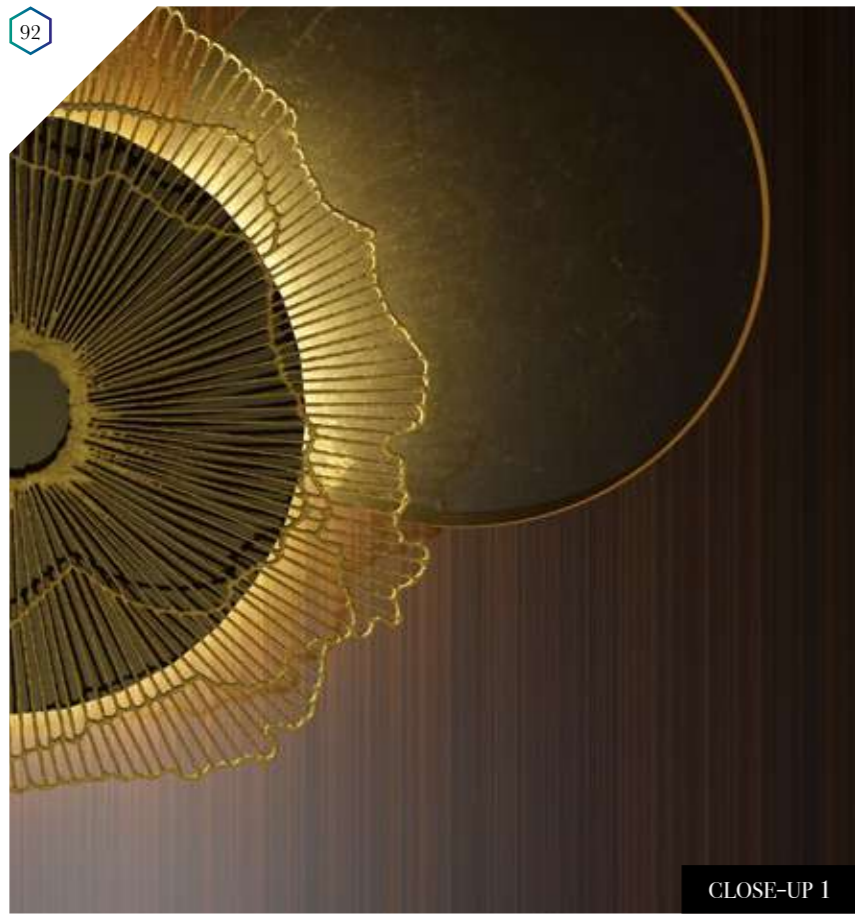

### Also available in these versions:

Reference nr: MU12053

Reference nr: MU12054

ATLAS  
*Obscura*

CLOSE-UP 1