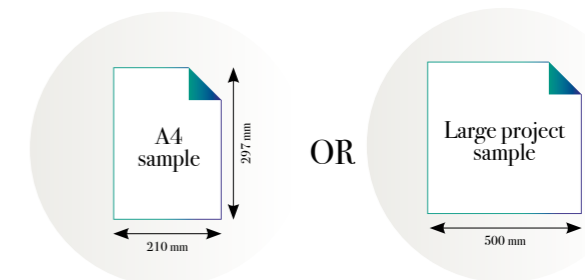

Request a sample

Request a wallpaper sample for a more accurate representation of colors, textures and image quality. It is also advisable if you want to see the wallpaper on a metallic material. Samples can also be ordered through our online portal (portal.muance.eu).