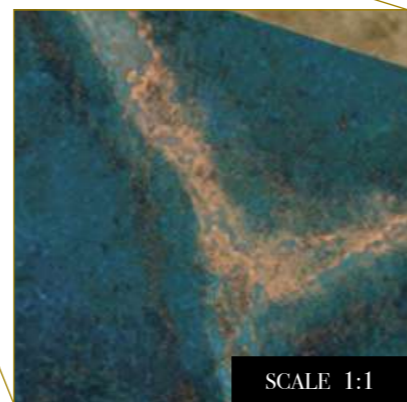

SCALE 1:1

Muance portal

Login to our B2B webshop (portal.muance.eu) to order standard or custom sized murals
Don't have a login? Request access by filling out the form via portal.muance.eu/register.
(Only available for businesses)

Standard specifications:

Size: 500 cm x 270 cm
All murals are printed by default with 50 cm panel widths, but can also be ordered using 100 cm wide panels if desired.
(depending on material chosen below)

Print with your own sizes

This mural can be custom made to fit the dimensions of your wall.

Can be printed with these materials:

- Non-woven matt (50 cm panel) ☐
- Textured Vinyl (50 and 100 cm panels) ☐
- Textile (50 and 100 cm panels) ☐
- Metallic Gold (50 cm panel) ☐
- Metallic Copper (50 cm panel) ☒
- Metallic Silver (50 cm panel) ☐

The Circle

Reference nr: MU12073

50 CM PANEL 1	100 CM PANEL 2	150 CM PANEL 3	200 CM PANEL 4	250 CM PANEL 5	300 CM PANEL 6	350 CM PANEL 7	400 CM PANEL 8	450 CM PANEL 9	500 CM PANEL 10
100 CM PANEL 1		200 CM PANEL 2		300 CM PANEL 3		400 CM PANEL 4		500 CM PANEL 5	

Request a sample

Request a wallpaper sample for a more accurate representation of colors, textures and image quality. It is also advisable if you want to see the wallpaper on a metallic material. Samples can also be ordered through our online portal (portal.muance.eu).

Also available in these versions: