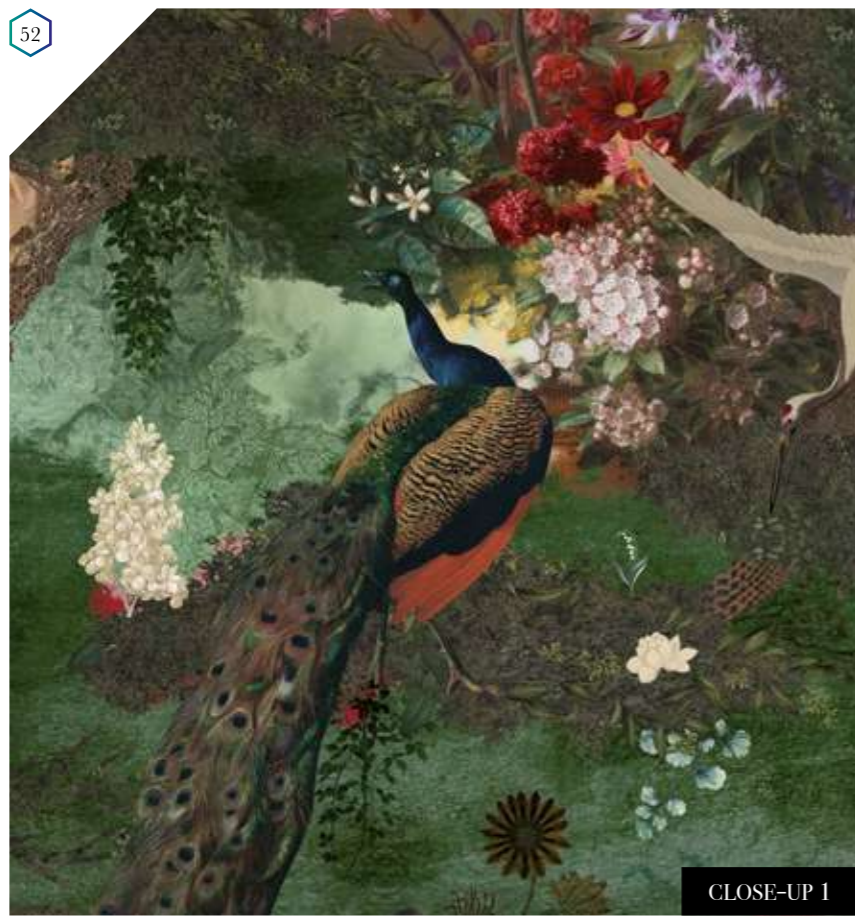

### Also available in these versions:

Reference nr: MU12026

\*Also available on Silver

Reference nr: MU12027

\*Also available on Silver

EDEN OF  
*Bliss*

CLOSE-UP 1