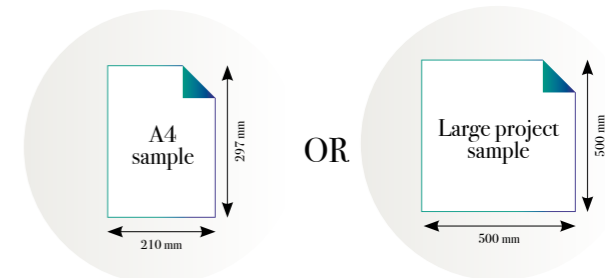

Muance portal

Login to our B2B webshop (portal.muance.eu) to order standard or custom sized murals. Don't have a login? Request access by filling out the form via portal.muance.eu/register. (Only available for businesses)

Standard specifications:

Size: 500 cm x 270 cm
All murals are printed by default with 50 cm panel widths, but can also be ordered using 100 cm wide panels if desired. (depending on material chosen below)

Print with your own sizes

This mural can be custom made to fit the dimensions of your wall.

Can be printed with these materials:

- Non-woven matt (50 cm panel) ☒
- Textured Vinyl (50 and 100 cm panels) ☒
- Textile (50 and 100 cm panels) ☒
- Metallic Gold (50 cm panel) ☐
- Metallic Copper (50 cm panel) ☐
- Metallic Silver (50 cm panel) ☐

Sense of Truth

Reference nr: MU12043

50 CM PANEL 1	100 CM PANEL 2	150 CM PANEL 3	200 CM PANEL 4	250 CM PANEL 5	300 CM PANEL 6	350 CM PANEL 7	400 CM PANEL 8	450 CM PANEL 9	500 CM PANEL 10
100 CM PANEL 1		200 CM PANEL 2		300 CM PANEL 3		400 CM PANEL 4		500 CM PANEL 5	

Request a sample

Request a wallpaper sample for a more accurate representation of colors, textures and image quality. It is also advisable if you want to see the wallpaper on a metallic material. Samples can also be ordered through our online portal (portal.muance.eu).

Also available in these versions: