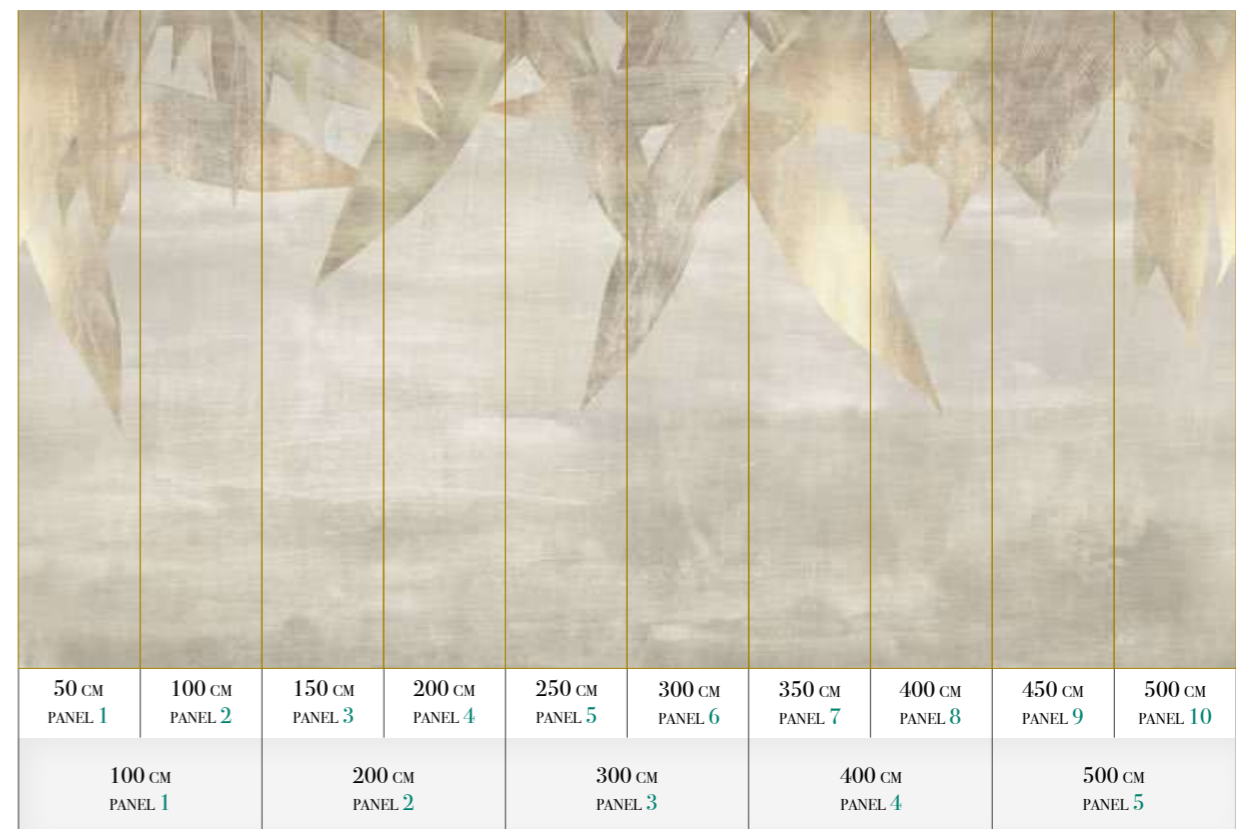

Shine down

Reference nr: MU12067

270 cm height

Request a sample

Request a wallpaper sample for a more accurate representation of colors, textures and image quality. It is also advisable if you want to see the wallpaper on a metallic material. Samples can also be ordered through our online portal (portal.muance.eu).