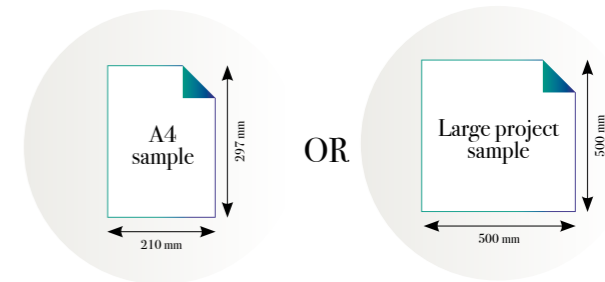

Muance portal

Login to our B2B webshop (portal.muance.eu) to order standard or custom sized murals
Don't have a login? Request access by filling out the form via portal.muance.eu/register.
(Only available for businesses)

Standard specifications:

Size: 500 cm x 270 cm
All murals are printed by default with 50 cm panel widths, but can also be ordered using 100 cm wide panels if desired.
(depending on material chosen below)

Print with your own sizes

This mural can be custom made to fit the dimensions of your wall.

Can be printed with these materials:

- Non-woven matt (50 cm panel) ☐
- Textured Vinyl (50 and 100 cm panels) ☐
- Textile (50 and 100 cm panels) ☐
- Metallic Gold (50 cm panel) ☐
- Metallic Copper (50 cm panel) ☒
- Metallic Silver (50 cm panel) ☐

The Circle

Reference nr: MU12073

50 CM PANEL 1	100 CM PANEL 2	150 CM PANEL 3	200 CM PANEL 4	250 CM PANEL 5	300 CM PANEL 6	350 CM PANEL 7	400 CM PANEL 8	450 CM PANEL 9	500 CM PANEL 10
100 CM PANEL 1		200 CM PANEL 2		300 CM PANEL 3		400 CM PANEL 4		500 CM PANEL 5	

Request a sample

Request a wallpaper sample for a more accurate representation of colors, textures and image quality. It is also advisable if you want to see the wallpaper on a metallic material. Samples can also be ordered through our online portal (portal.muance.eu).

Also available in these versions: