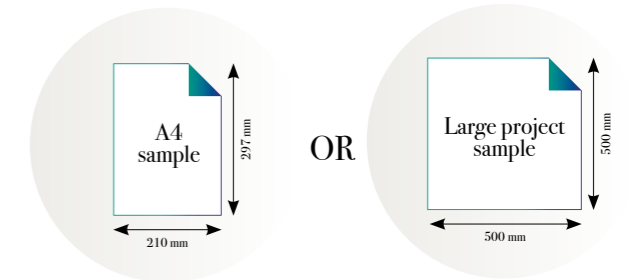

Muance portal

Login to our B2B webshop (portal.muance.eu) to order standard or custom sized murals
Don't have a login? Request access by filling out the form via portal.muance.eu/register.
(Only available for businesses)

Standard specifications:

Size: 500 cm x 270 cm
All murals are printed by default with 50 cm panel widths, but can also be ordered using 100 cm wide panels if desired.
(depending on material chosen below)

Print with your own sizes

This mural can be custom made to fit the dimensions of your wall.

Can be printed with these materials:

- Non-woven matt (50 cm panel) ☒
- Textured Vinyl (50 and 100 cm panels) ☒
- Textile (50 and 100 cm panels) ☒
- Metallic Gold (50 cm panel) ☐
- Metallic Copper (50 cm panel) ☐
- Metallic Silver (50 cm panel) ☐

Jasmina

Reference nr: MU12025

50 CM PANEL 1	100 CM PANEL 2	150 CM PANEL 3	200 CM PANEL 4	250 CM PANEL 5	300 CM PANEL 6	350 CM PANEL 7	400 CM PANEL 8	450 CM PANEL 9	500 CM PANEL 10
100 CM PANEL 1		200 CM PANEL 2		300 CM PANEL 3		400 CM PANEL 4		500 CM PANEL 5	

Request a sample

Request a wallpaper sample for a more accurate representation of colors, textures and image quality. It is also advisable if you want to see the wallpaper on a metallic material. Samples can also be ordered through our online portal (portal.muance.eu).

Also available in these versions:

*Also available on Silver

*Also available on Silver