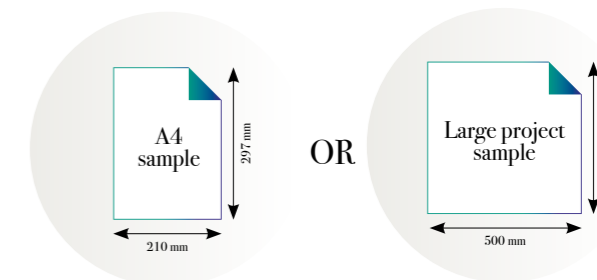

Muance portal

Login to our B2B webshop (portal.muance.eu) to order standard or custom sized murals
Don't have a login? Request access by filling out the form via portal.muance.eu/register.
(Only available for businesses)

Standard specifications:

Size: 500 cm x 270 cm
All murals are printed by default with 50 cm panel widths, but can also be ordered using 100 cm wide panels if desired.
(depending on material chosen below)

Print with your own sizes

This mural can be custom made to fit the dimensions of your wall.

Can be printed with these materials:

- Non-woven matt (50 cm panel) ☒
- Textured Vinyl (50 and 100 cm panels) ☒
- Textile (50 and 100 cm panels) ☒
- Metallic Gold (50 cm panel) ☐
- Metallic Copper (50 cm panel) ☐
- Metallic Silver (50 cm panel) ☐

Lost world

Reference nr: MU12100

50 CM PANEL 1	100 CM PANEL 2	150 CM PANEL 3	200 CM PANEL 4	250 CM PANEL 5	300 CM PANEL 6	350 CM PANEL 7	400 CM PANEL 8	450 CM PANEL 9	500 CM PANEL 10
100 CM PANEL 1		200 CM PANEL 2		300 CM PANEL 3		400 CM PANEL 4		500 CM PANEL 5	

Request a sample

Request a wallpaper sample for a more accurate representation of colors, textures and image quality. It is also advisable if you want to see the wallpaper on a metallic material. Samples can also be ordered through our online portal (portal.muance.eu).

Also available in these versions: