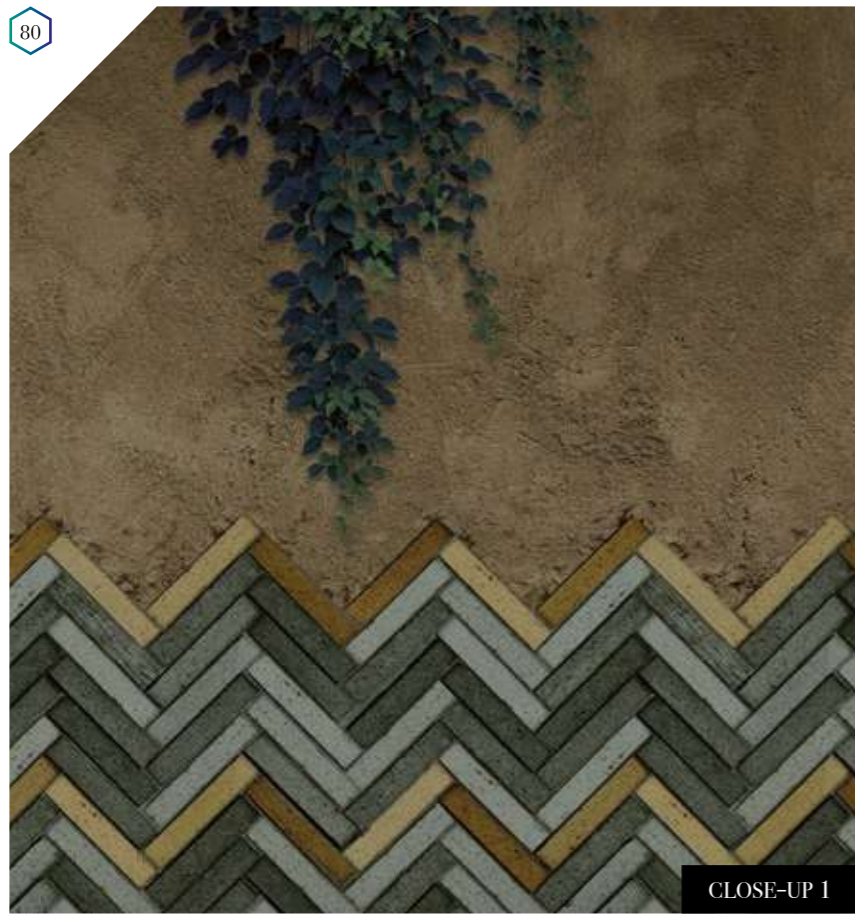

### Also available in these versions:

Reference nr: MU12044

Reference nr: MU12045

Halfway

FISHBONE  
*Bricks*

“THERE IS BEAUTY IN A STRONG *Personality*”

CLOSE-UP 1