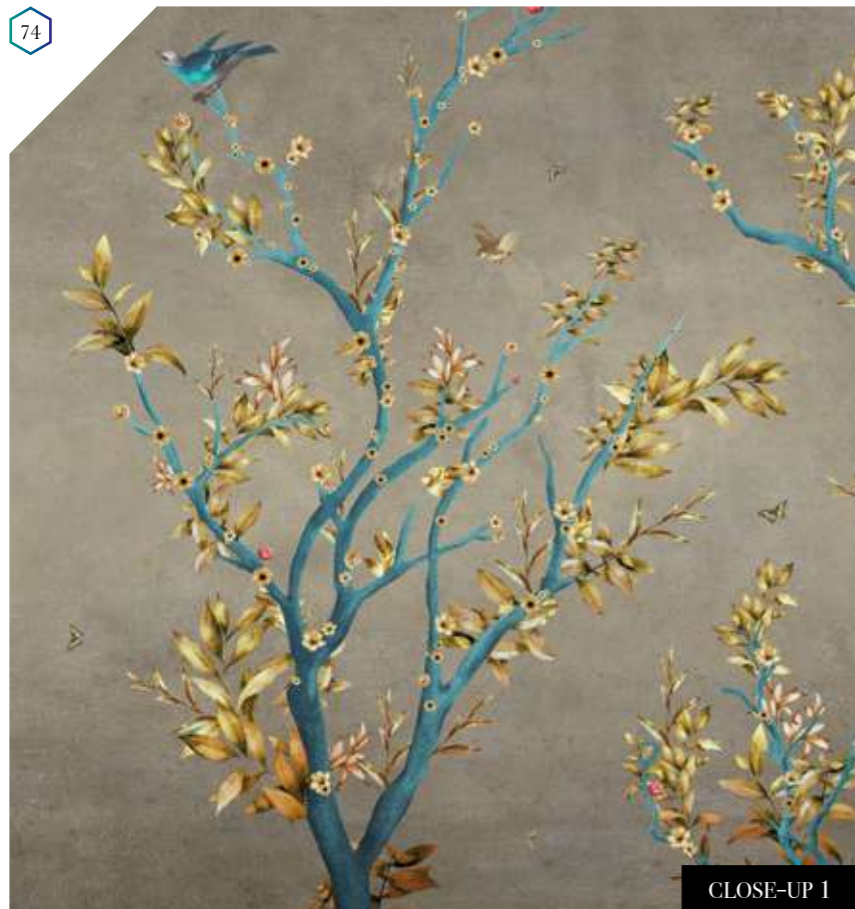

### Also available in these versions:

Reference nr: MU12041

Reference nr: MU12042

\*Also available on Silver

MUANCE

CLOSE-UP 1

CLOSE-UP 2

SCALE 1:1