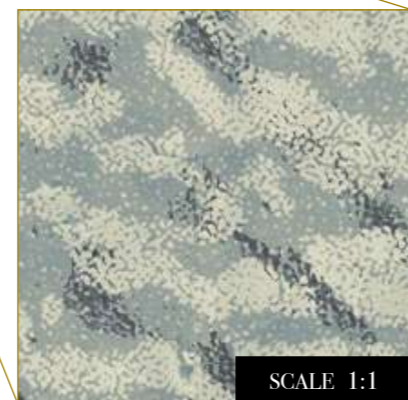

### Also available in these versions:

Reference nr: MU12095

Reference nr: MU12096

*MUANCE*

CLOSE-UP 1

CLOSE-UP 2

SCALE 1:1