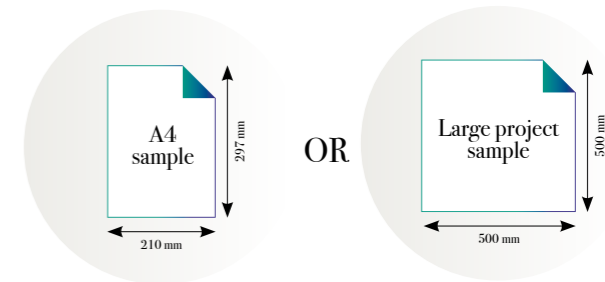

Muance portal

Login to our B2B webshop (portal.muance.eu) to order standard or custom sized murals
Don't have a login? Request access by filling out the form via portal.muance.eu/register.
(Only available for businesses)

Standard specifications:

Size: 500 cm x 270 cm
All murals are printed by default with 50 cm panel widths, but can also be ordered using 100 cm wide panels if desired.
(depending on material chosen below)

Print with your own sizes

This mural can be custom made to fit the dimensions of your wall.

Can be printed with these materials:

- Non-woven matt (50 cm panel) ☒
- Textured Vinyl (50 and 100 cm panels) ☒
- Textile (50 and 100 cm panels) ☒
- Metallic Gold (50 cm panel) ☒
- Metallic Copper (50 cm panel) ☐
- Metallic Silver (50 cm panel) ☐

Wall of Madu

Reference nr: MU12010

50 CM PANEL 1	100 CM PANEL 2	150 CM PANEL 3	200 CM PANEL 4	250 CM PANEL 5	300 CM PANEL 6	350 CM PANEL 7	400 CM PANEL 8	450 CM PANEL 9	500 CM PANEL 10
100 CM PANEL 1		200 CM PANEL 2		300 CM PANEL 3		400 CM PANEL 4		500 CM PANEL 5	

Request a sample

Request a wallpaper sample for a more accurate representation of colors, textures and image quality. It is also advisable if you want to see the wallpaper on a metallic material. Samples can also be ordered through our online portal (portal.muance.eu).

Also available in these versions: