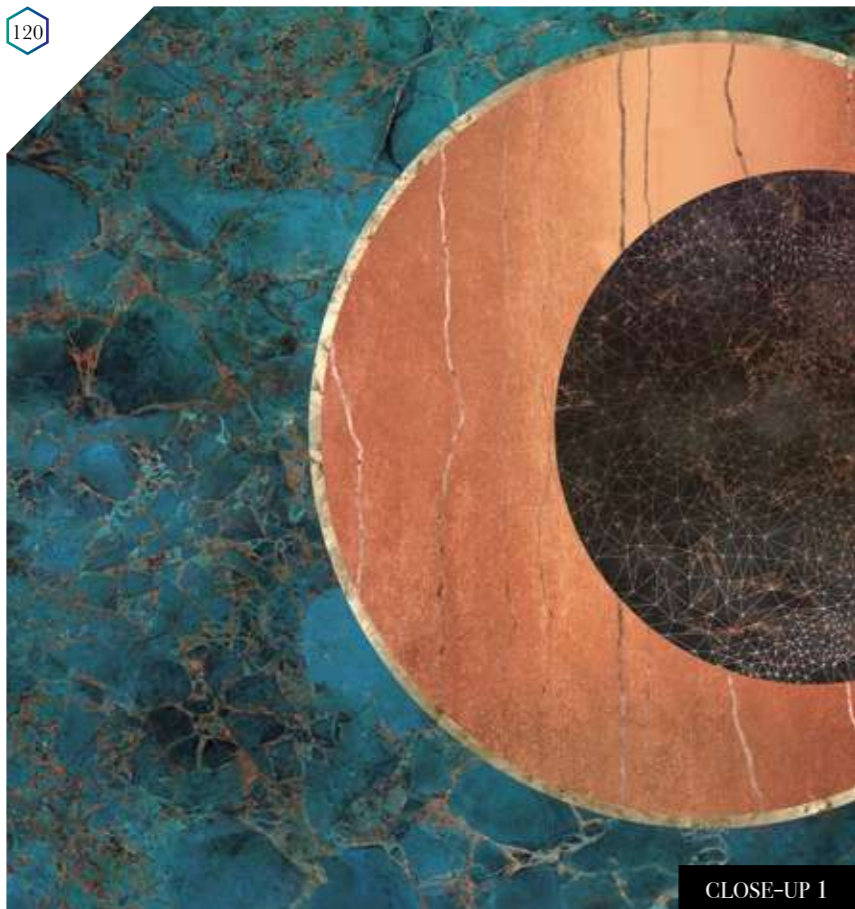

### Also available in these versions:

Reference nr: MU12071

Reference nr: MU12072

“LIFE IS A CIRCLE, WIDENING UNTIL IT JOINS,  
THE CIRCLE MOTIONS OF THE *Infinite*”

*MUANCE*

CLOSE-UP 1

CLOSE-UP 2

SCALE 1:1