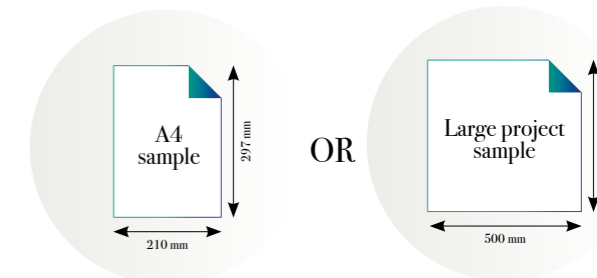

Muance portal

Login to our B2B webshop (portal.muance.eu) to order standard or custom sized murals
Don't have a login? Request access by filling out the form via portal.muance.eu/register.
(Only available for businesses)

Standard specifications:

Size: 500 cm x 270 cm
All murals are printed by default with 50 cm panel widths, but can also be ordered using 100 cm wide panels if desired.
(depending on material chosen below)

Print with your own sizes

This mural can be custom made to fit the dimensions of your wall.

Can be printed with these materials:

- Non-woven matt (50 cm panel) ☒
- Textured Vinyl (50 and 100 cm panels) ☒
- Textile (50 and 100 cm panels) ☒
- Metallic Gold (50 cm panel) ☒
- Metallic Copper (50 cm panel) ☐
- Metallic Silver (50 cm panel) ☐

Kintsugi

Reference nr: MU12040

50 CM PANEL 1	100 CM PANEL 2	150 CM PANEL 3	200 CM PANEL 4	250 CM PANEL 5	300 CM PANEL 6	350 CM PANEL 7	400 CM PANEL 8	450 CM PANEL 9	500 CM PANEL 10
100 CM PANEL 1		200 CM PANEL 2		300 CM PANEL 3		400 CM PANEL 4		500 CM PANEL 5	

Request a sample

Request a wallpaper sample for a more accurate representation of colors, textures and image quality. It is also advisable if you want to see the wallpaper on a metallic material. Samples can also be ordered through our online portal (portal.muance.eu).

Also available in these versions:

*Also available on Silver