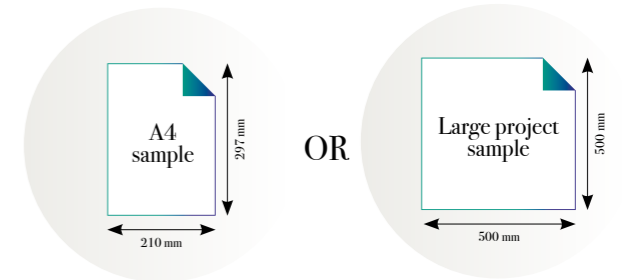

Muance portal

Login to our B2B webshop (portal.muance.eu) to order standard or custom sized murals
Don't have a login? Request access by filling out the form via portal.muance.eu/register.
(Only available for businesses)

Standard specifications:

Size: 500 cm x 270 cm
All murals are printed by default with 50 cm panel widths, but can also be ordered using 100 cm wide panels if desired.
(depending on material chosen below)

Print with your own sizes

This mural can be custom made to fit the dimensions of your wall.

Can be printed with these materials:

- Non-woven matt (50 cm panel) ☒
- Textured Vinyl (50 and 100 cm panels) ☒
- Textile (50 and 100 cm panels) ☒
- Metallic Gold (50 cm panel) ☒
- Metallic Copper (50 cm panel) ☐
- Metallic Silver (50 cm panel) ☐

Nalini

Reference nr: MU12004

50 CM PANEL 1	100 CM PANEL 2	150 CM PANEL 3	200 CM PANEL 4	250 CM PANEL 5	300 CM PANEL 6	350 CM PANEL 7	400 CM PANEL 8	450 CM PANEL 9	500 CM PANEL 10
100 CM PANEL 1		200 CM PANEL 2		300 CM PANEL 3		400 CM PANEL 4		500 CM PANEL 5	

Request a sample

Request a wallpaper sample for a more accurate representation of colors, textures and image quality. It is also advisable if you want to see the wallpaper on a metallic material. Samples can also be ordered through our online portal (portal.muance.eu).

Also available in these versions: