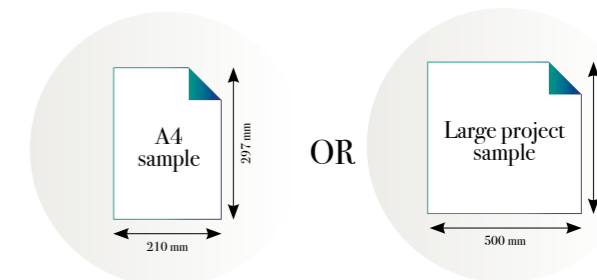

Muance portal

Login to our B2B webshop (portal.muance.eu) to order standard or custom sized murals
Don't have a login? Request access by filling out the form via portal.muance.eu/register.
(Only available for businesses)

Standard specifications:

Size: 500 cm x 270 cm
All murals are printed by default with 50 cm panel widths, but can also be ordered using 100 cm wide panels if desired.
(depending on material chosen below)

Print with your own sizes

This mural can be custom made to fit the dimensions of your wall.

Can be printed with these materials:

- Non-woven matt (50 cm panel) ☒
- Textured Vinyl (50 and 100 cm panels) ☒
- Textile (50 and 100 cm panels) ☒
- Metallic Gold (50 cm panel) ☒
- Metallic Copper (50 cm panel) ☐
- Metallic Silver (50 cm panel) ☐

Tropicana Spheres

Reference nr: MU12070

50 CM PANEL 1	100 CM PANEL 2	150 CM PANEL 3	200 CM PANEL 4	250 CM PANEL 5	300 CM PANEL 6	350 CM PANEL 7	400 CM PANEL 8	450 CM PANEL 9	500 CM PANEL 10
100 CM PANEL 1		200 CM PANEL 2		300 CM PANEL 3		400 CM PANEL 4		500 CM PANEL 5	

Request a sample

Request a wallpaper sample for a more accurate representation of colors, textures and image quality. It is also advisable if you want to see the wallpaper on a metallic material. Samples can also be ordered through our online portal (portal.muance.eu).

Also available in these versions: