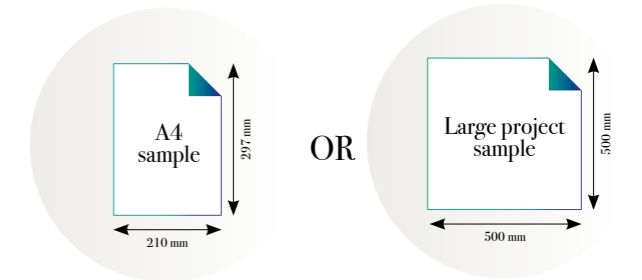

Muance portal

Login to our B2B webshop (portal.muance.eu) to order standard or custom sized murals
Don't have a login? Request access by filling out the form via portal.muance.eu/register.
(Only available for businesses)

Standard specifications:

Size: 500 cm x 270 cm
All murals are printed by default with 50 cm panel widths, but can also be ordered using 100 cm wide panels if desired.
(depending on material chosen below)

Print with your own sizes

This mural can be custom made to fit the dimensions of your wall.

Can be printed with these materials:

- Non-woven matt (50 cm panel) ☒
- Textured Vinyl (50 and 100 cm panels) ☒
- Textile (50 and 100 cm panels) ☒
- Metallic Gold (50 cm panel) ☒
- Metallic Copper (50 cm panel) ☐
- Metallic Silver (50 cm panel) ☐

Royal awakening

Reference nr: MU12052

50 CM PANEL 1	100 CM PANEL 2	150 CM PANEL 3	200 CM PANEL 4	250 CM PANEL 5	300 CM PANEL 6	350 CM PANEL 7	400 CM PANEL 8	450 CM PANEL 9	500 CM PANEL 10
100 CM PANEL 1		200 CM PANEL 2		300 CM PANEL 3		400 CM PANEL 4		500 CM PANEL 5	

Request a sample

Request a wallpaper sample for a more accurate representation of colors, textures and image quality. It is also advisable if you want to see the wallpaper on a metallic material. Samples can also be ordered through our online portal (portal.muance.eu).

Also available in these versions:

Reference nr: MU12053

Reference nr: MU12054