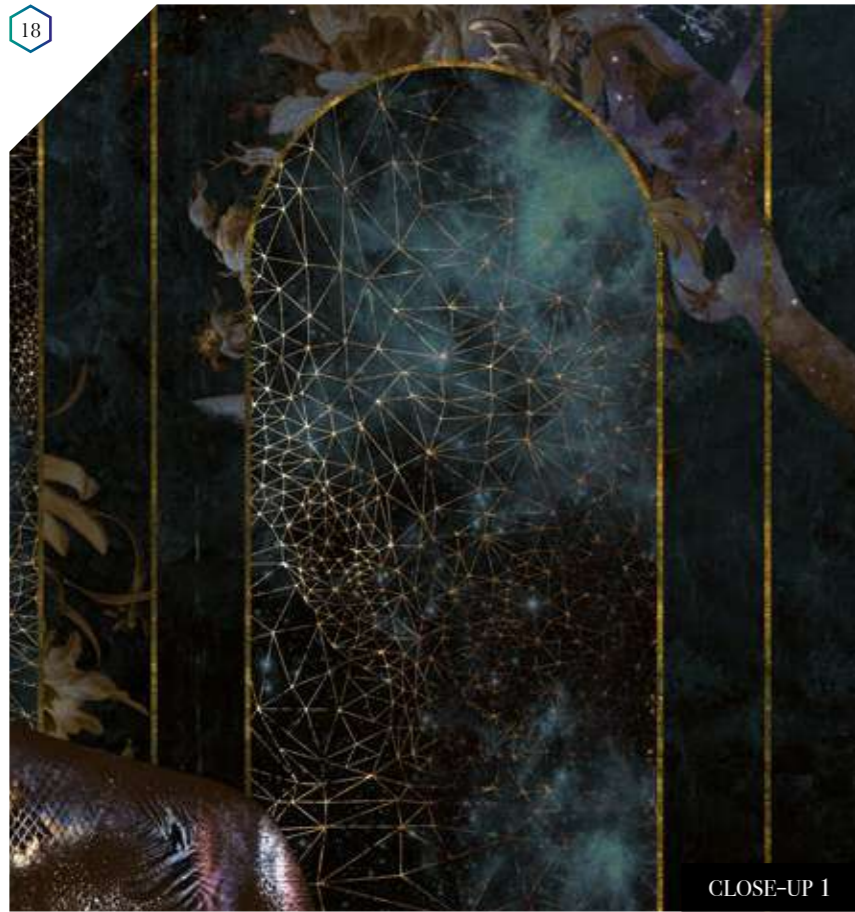

Muance portal

Login to our B2B webshop (portal.muance.eu) to order standard or custom sized murals
Don't have a login? Request access by filling out the form via portal.muance.eu/register.
(Only available for businesses)

Standard specifications:

Size: 500 cm x 270 cm
All murals are printed by default with 50 cm panel widths, but can also be ordered using 100 cm wide panels if desired.
(depending on material chosen below)

Print with your own sizes

This mural can be custom made to fit the dimensions of your wall.

Can be printed with these materials:

- Non-woven matt (50 cm panel) ☒
- Textured Vinyl (50 and 100 cm panels) ☒
- Textile (50 and 100 cm panels) ☒
- Metallic Gold (50 cm panel) ☒
- Metallic Copper (50 cm panel) ☐
- Metallic Silver (50 cm panel) ☐