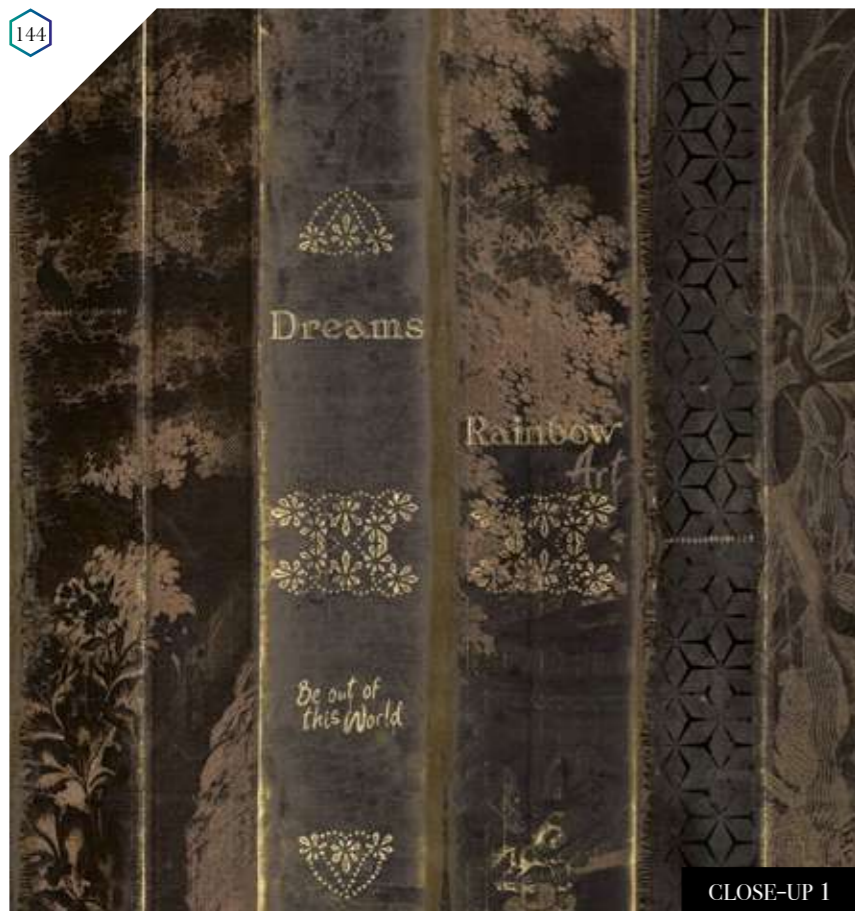

### Also available in these versions:

Reference nr: MU12086

Reference nr: MU12087

Design won't save the World,  
but it damn sure makes it look  
Good

CLOSE-UP 1